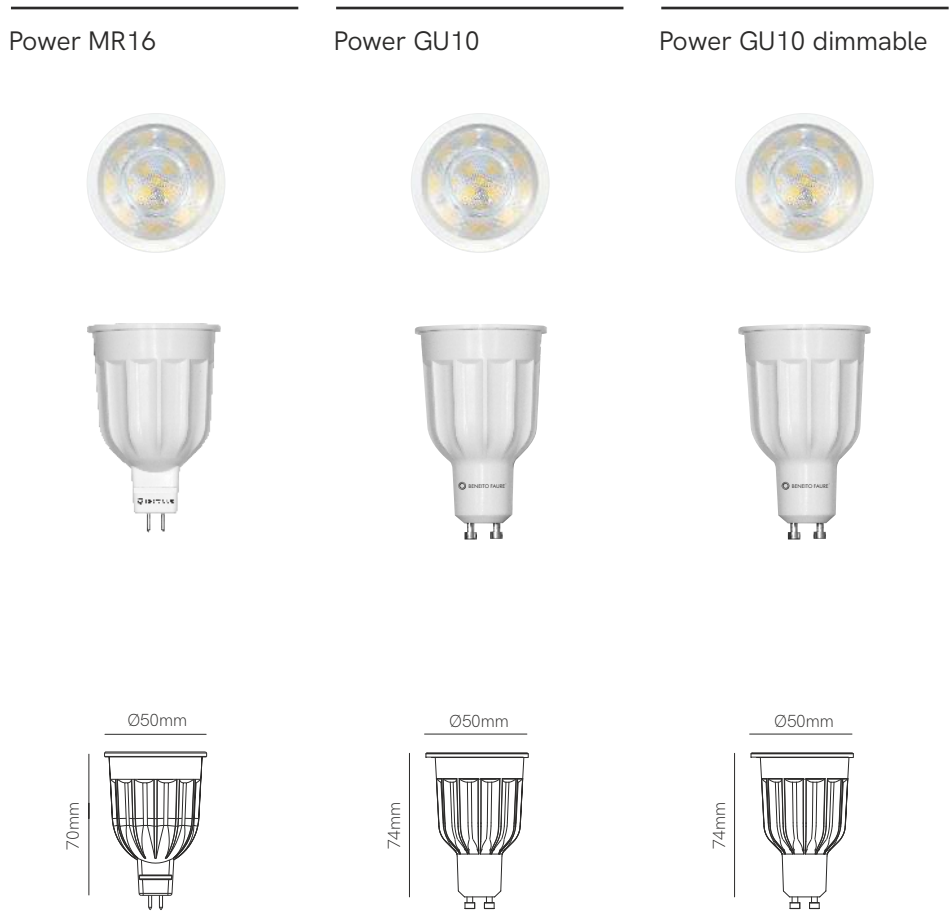

3 YEARS WARRANTY | 25.000 HOURS | IP 40 | PF >0,9 | CRI ≥80 | 60° | 50/60 Hz | +40°C / -20°C | 10/50

R-63 s-line GU10

Technical Information

Power	8W
Color Temperature	2.700K
Lumens	720 lm
Code	4003

5 YEARS WARRANTY | 50.000 HOURS | IP 20 | 220/240 VAC | PF >0,8 | CRI ≥80 | 60°  | 50/60 Hz |  +40°C / -20°C | 