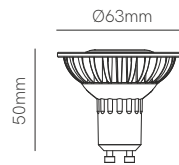

R-63 s-line GU10

Technical Information

Power	8W
Color Temperature	2.700K
Lumens	720 lm
Code	4003

---

5 YEARS WARRANTY | 50.000 HOURS | IP 20 | 220/240 VAC | PF >0,8 | CRI ≥80 | 60° | 50/60 Hz | +40°C / -20°C |