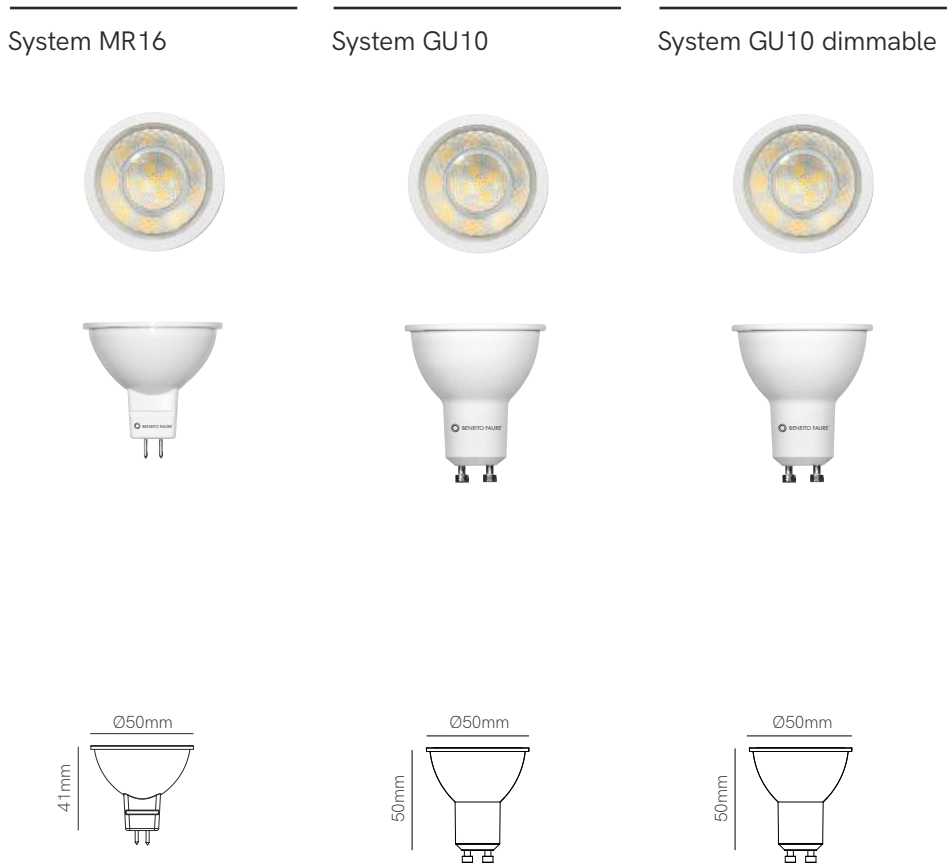

Narrow GU10 dimmable

Technical Information

Power	7W
Color Temperature	2.700K / 3.000K
Lumens	400 lm / 420 lm
Code	2.700K 4672
	3.000K 4671

3 YEARS WARRANTY | 25.000 HOURS | IP 40 | 220/240 VAC | PF >0,8 | CRI ≥80 | 15° | 50/60 Hz | DIMM | +40°C / -20°C | 10/50