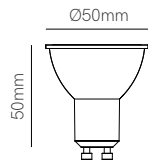

Narrow GU10 dimmable

Technical Information

Power	7W
Color Temperature	2.700K / 3.000K
Lumens	400 lm / 420 lm
Code	2.700K 4672
	3.000K 4671

3 YEARS WARRANTY | 25.000 HOURS | IP 40 | 220/240 VAC | PF >0,8 | CRI ≥80 | 15° | 50/60 Hz | DIMM | +40°C / -20°C | 10/50