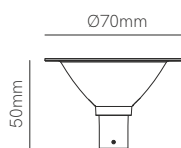

Max BA15d

Technical Information

Power	7W
Color Temperature	2.700K
Lumens	500 lm
Code	3569

---

3 YEARS WARRANTY | 25.000 HOURS | IP 40 | 12V AC/DC | PF >0,5 | CRI ≥80 | 24° | 50/60 Hz | +40°C / -20°C | 6/30