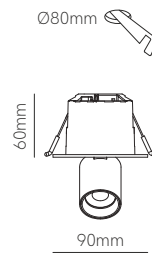

Mini Oxo r recessed

Mini Oxo sq recessed

Technical Information

Power	6W	6W
Driver	DOB	DOB
Installation	Recessed	Recessed
Color Temperature	Switch 2.700K / 3.200K / 4.000K	Switch 2.700K / 3.200K / 4.000K
Lumens	600 lm	600 lm
Material	Polycarbonate	Polycarbonate
Finishes	White / Black	White / Black
Code	○ 5061 ● 5062	□ 5108 ■ 5109

3 YEARS WARRANTY | 25.000 HOURS | → | IP 20 | 100/277 VAC | UGR <19 | PF >0,9 | CRI ≥80 | | 42° | 50/60 Hz | | +40°C / -20°C | CCT SWITCH | 1/20