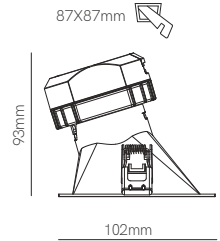

Technical Information

Power	8W	8W	8W	8W
Driver	DOB	DOB	DOB	DOB
Installation	Recessed	Recessed	Recessed	Recessed
Color Temperature (Switch)	2.700K/3.200K/4.000K	2.700K/3.200K/4.000K	2.700K/3.200K/4.000K	2.700K/3.200K/4.000K
Lumens	800 lm	800 lm	800 lm	800 lm
Material	Polycarbonate	Polycarbonate	Polycarbonate	Polycarbonate
Finishes	White / Black	White / Black	White / Black	White / Black
Code	○ 4742 ● 4746 ① Custom RAL	□ 4744 ■ 4748 ① Custom RAL	○ 4743 ● 4747 ① Custom RAL	□ 4745 ■ 4749 ① Custom RAL

① Consult delivery terms and conditions.