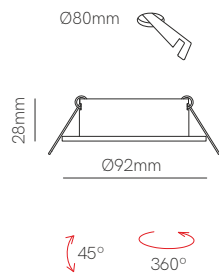

*GU10 Bulbholder included, except 258226C and 257226C.

Technical Information

Installation	Recessed	Recessed
Material	Aluminium	Aluminium
Finishes	White / Black / Brushed alumin.	White / Black / Brushed alumin.
Bulbholder	50mm GU10	50mm GU10
Code	○ 4478 ● 4479 ● 258226C ① Custom RAL	□ 4476 ■ 4477 ■ 257226C ① Custom RAL

① Consult delivery terms and conditions.

3 YEARS WARRANTY | IP 20 | 1/50