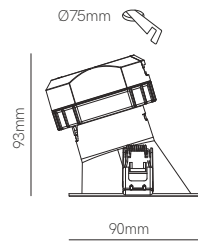

Technical Information

Power	8W	8W	8W	8W
Driver	DOB	DOB	DOB	DOB
Installation	Recessed	Recessed	Recessed	Recessed
Color Temperature (Switch)	2.700K/3.200K/4.000K	2.700K/3.200K/4.000K	2.700K/3.200K/4.000K	2.700K/3.200K/4.000K
Lumens	800 lm	800 lm	800 lm	800 lm
Material	Polycarbonate	Polycarbonate	Polycarbonate	Polycarbonate
Finishes	White / Black	White / Black	White / Black	White / Black
Code	○ 4742 ● 4746 ① Custom RAL	□ 4744 ■ 4748 ① Custom RAL	○ 4743 ● 4747 ① Custom RAL	□ 4745 ■ 4749 ① Custom RAL

① Consult delivery terms and conditions.