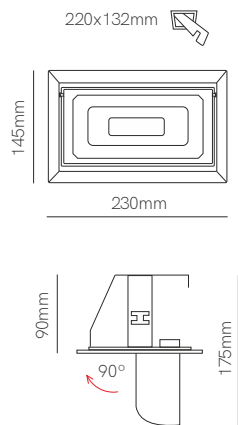

Bonn recessed

Technical Information

Power	40W
Driver	42vdc / 850mA
Installation	Recessed
Color Temperature	3.000K / 4.100K
Lumens	4.750 lm / 4.800 lm
Material	Aluminium
Finishes	White / Gray

Code	☐ 3.000K 4097
	☐ 4.100K 4096
	☐ 3.000K 4099
	☐ 4.100K 4098
	Custom RAL

Consult delivery terms and conditions.

|
|
|
|
|
|
|
|
+40°C / -20°C |