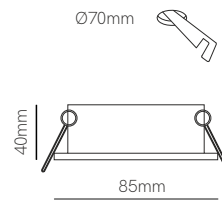

Bathroom recessed

Rok recessed

*G5.3 Bulbholder included.

Technical Information

Installation	Recessed	Recessed
Material	Aluminium	Aluminium
Finishes	White / Brushed aluminium	White / Black / Brushed chrome
Bulbholder	50mm G5.3	50mm G5.3
Code	○ 223232	○ 4755
	● 223233	● 4756
		● 4757
		① Custom RAL
	IP 44	IP 65

① Consult delivery terms and conditions.