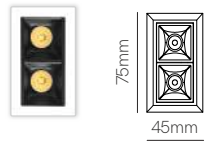

Nano Tram recessed

H=45.5mm

36X65mm