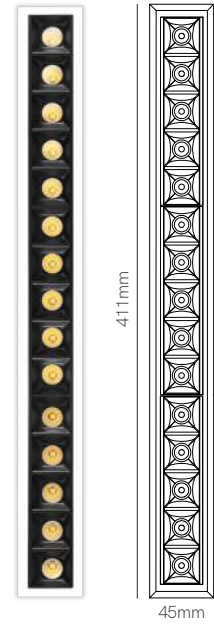

# Recessed

Nano Argo flat recessed

Argo recessed

Argo XL recessed

RECESSED

Technical Information

Power	2W	3,5W	3,5W
Driver	3,3 VDC 200 mA	18 VDC 140 mA	18 VDC 140 mA
Installation	Recessed	Recessed	Recessed
Color Temperature	2.700K / 3.000K / 4.000K	2.700K / 3.000K / 4.000K	2.700K / 3.000K / 4.000K
Lumens	80 lm	125 lm	125 lm
Material	Aluminium and acrylic	Aluminium and acrylic	Aluminium and acrylic
Finishes	White / Black	White / Black	White / Black
Code	<ul style="list-style-type: none"> <li>○ 2.700K 5258</li> <li>○ 3.000K 5259</li> <li>○ 4.000K 5260</li> <li>● 2.700K 5261</li> <li>● 3.000K 5262</li> <li>● 4.000K 5263</li> </ul>	<ul style="list-style-type: none"> <li>○ 2.700K 5246</li> <li>○ 3.000K 5247</li> <li>○ 4.000K 5248</li> <li>● 2.700K 5249</li> <li>● 3.000K 5250</li> <li>● 4.000K 5251</li> </ul>	<ul style="list-style-type: none"> <li>○ 2.700K 5252</li> <li>○ 3.000K 5253</li> <li>○ 4.000K 5254</li> <li>● 2.700K 5255</li> <li>● 3.000K 5256</li> <li>● 4.000K 5257</li> </ul>

Pulsar dimm recessed

Pulsar trim

Asymmetric

Pulsar surface accessory

RECESSED

Technical Information

Power	8W	-	-
Driver	DOB	-	-
Installation	Recessed	Recessed	Surface
Color Temperature	Switch 2.700K / 3.200K / 4.000K	-	-
Lumens	780 lm / 800 lm / 840 lm	-	-
Material	Aluminium	Aluminium	Aluminium
Finishes	White / Black	White / Black / White-matt gold / Black-matt gold	White / Black

36X137mm

Tram recessed

H=45.5mm

36X270mm

Tram XL recessed

H=45.5mm

36X403mm

\*Tuya version need Tuya Smart App to work.