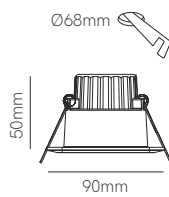

Technical Information

Power	8W	8W
Driver	DOB	DOB
Installation	Recessed	Recessed
Color Temperature	2.700K / 3.000K / 4.000K	2.700K / 3.000K / 4.000K
Lumens	594 lm / 607 lm / 660 lm	594 lm / 607 lm / 660 lm
Material	Polybutylene and Polycarbonate	Polybutylene and Polycarbonate
Finishes	White	White
Code	☐ 2.700K 3951 ☐ 3.000K 3952 ☐ 4.000K 3953 ☐ Custom RAL	☐ 2.700K 3948 ☐ 3.000K 3949 ☐ 4.000K 3950 ☐ Custom RAL

ⓘ Consult delivery terms and conditions.

3 YEARS WARRANTY | 25.000 HOURS | IP 44 | 220/240 VAC | PF >0,5 | CRI ≥80 | 90° | 50/60 Hz | TRIAC DIMM | +40°C / -20°C | 1/6/30