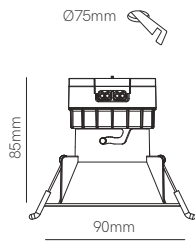

Technical Information

Power	8W	8W	8W	8W
Driver	DOB	DOB	DOB	DOB
Installation	Recessed	Recessed	Recessed	Recessed
Color Temperature (Switch)	2.700K/3.200K/4.000K	2.700K/3.200K/4.000K	2.700K/3.200K/4.000K	2.700K/3.200K/4.000K
Lumens	800 lm	800 lm	800 lm	800 lm
Material	Polycarbonate	Polycarbonate	Polycarbonate	Polycarbonate
Finishes	White / Black	White / Black	White / Black	White / Black
Code	○ 4742 ● 4746 ① Custom RAL	□ 4744 ■ 4748 ① Custom RAL	○ 4743 ● 4747 ① Custom RAL	□ 4745 ■ 4749 ① Custom RAL

① Consult delivery terms and conditions.