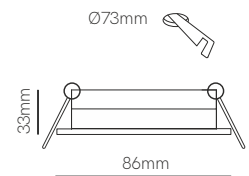

*IP20 includes GU10 Bulbholder, IP65 includes G5.3 Bulbholder.

Technical Information

Installation	Recessed	Recessed	Recessed
Material	Aluminium	Aluminium	Aluminium
Finishes	White / Black	White / Black	White / Black
Bulbholder	50mm GU10	50mm G5.3	50mm G5.3
Code	○ 4758	○ 5214	□ 5216
	● 4759	● 5215	■ 5217
	① Custom RAL	① Custom RAL	① Custom RAL
	IP 20	IP 65	IP 65

① Consult delivery terms and conditions.