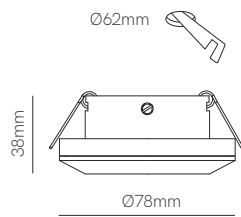

Bathroom recessed

Rok recessed

*G5.3 Bulbholder included.

Technical Information

Installation	Recessed	Recessed
Material	Aluminium	Aluminium
Finishes	White / Brushed aluminium	White / Black / Brushed chrome
Bulbholder	50mm G5.3	50mm G5.3
Code	○ 223232	○ 4755
	● 223233	● 4756
		● 4757
		① Custom RAL
	IP 44	IP 65

① Consult delivery terms and conditions.