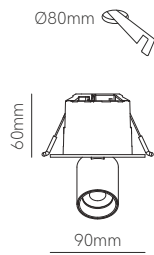

Mini Oxo r recessed

Mini Oxo sq recessed

Technical Information

Power	6W	6W
Driver	DOB	DOB
Installation	Recessed	Recessed
Color Temperature	Switch 2.700K / 3.200K / 4.000K	Switch 2.700K / 3.200K / 4.000K
Lumens	600 lm	600 lm
Material	Polycarbonate	Polycarbonate
Finishes	White / Black	White / Black
Code	○ 5061 ● 5062	□ 5108 ■ 5109

3 YEARS WARRANTY | 25.000 HOURS | → | IP 20 | 100/277 VAC | UGR <19 | PF >0,9 | CRI ≥80 | | 42° | 50/60 Hz | | +40°C / -20°C | CCT SWITCH | 1/20