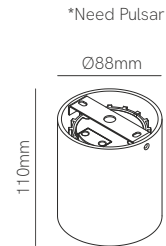

Pulsar surface accessory

RECESSED

Technical Information

Power	8W	-	-
Driver	DOB	-	-
Installation	Recessed	Recessed	Surface
Color Temperature	Switch 2.700K / 3.200K / 4.000K	-	-
Lumens	780 lm / 800 lm / 840 lm	-	-
Material	Aluminium	Aluminium	Aluminium
Finishes	White / Black	White / Black / White-matt gold / Black-matt gold	White / Black

Code	○ 5057	● 5206	○ 5110
	● 5058	● 5207	● 5111
	🌈 Custom RAL	○ 5059 Asymmetric	🌈 Custom RAL
		● 5060 Asymmetric	
		● 5212 Asymmetric	
	● 5213 Asymmetric		
	🌈 Custom RAL		

1/10/30

1/50

1/20

🕒 Consult delivery terms and conditions.

3 YEARS WARRANTY | 30.000 HOURS | IP 65 | 220/240 VAC | UGR <16 | PF >0,9 | CRI ≥85 | 40° | 50/60 Hz | TRIAC DIMM | RT 2012 REGLEMENTATION THERMIQUE | +45°C / -20°C | CCT SWITCH