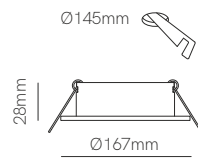

*GU10 Bulbholder included.

Technical Information

Installation	Recessed	Recessed
Material	Aluminium	Aluminium
Finishes	White / Black	White / Black
Bulbholder	111mm GU10	111mm GU10
Code	○ 4486 ● 4487 ⓘ Custom RAL	□ 4484 ■ 4485 ⓘ Custom RAL

ⓘ Consult delivery terms and conditions.