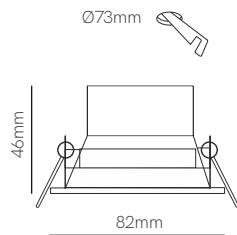

*IP20 includes GU10 Bulbholder, IP65 includes G5.3 Bulbholder.

Technical Information

Installation	Recessed	Recessed	Recessed
Material	Aluminium	Aluminium	Aluminium
Finishes	White / Black	White / Black	White / Black
Bulbholder	50mm GU10	50mm G5.3	50mm G5.3
Code	○ 4758	○ 5214	□ 5216
	● 4759	● 5215	■ 5217
	① Custom RAL	① Custom RAL	① Custom RAL
	IP 20	IP 65	IP 65

① Consult delivery terms and conditions.