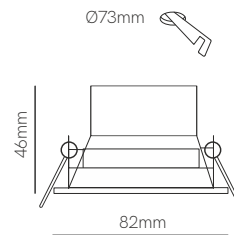

*IP20 includes GU10 Bulbholder, IP65 includes G5.3 Bulbholder.

Technical Information

Installation	Recessed	Recessed	Recessed
Material	Aluminium	Aluminium	Aluminium
Finishes	White / Black	White / Black	White / Black
Bulbholder	50mm GU10	50mm G5.3	50mm G5.3
Code	○ 4758	○ 5214	□ 5216
	● 4759	● 5215	■ 5217
	① Custom RAL	① Custom RAL	① Custom RAL
	IP 20	IP 65	IP 65

① Consult delivery terms and conditions.