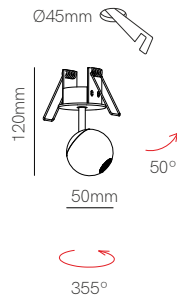

Mini Bora recessed

Bora recessed

RECESSED

Technical Information

Power	4,5W	8,5W
Driver	12 VDC 350mA	18 VDC 350mA
Installation	Recessed	Recessed
Color Temperature	2.700K / 3.000K	2.700K / 3.000K
Lumens	290 lm / 300 lm	530 lm / 540 lm
Material	Aluminium	Aluminium
Finishes	White / Black / Chrome / Rose gold	White / Black / Chrome / Rose gold

Code	○ 2.700K 4589	○ 2.700K 4597
	○ 3.000K 4590	○ 3.000K 4598
	● 2.700K 4591	● 2.700K 4599
	● 3.000K 4592	● 3.000K 4600
	○ 2.700K 4593	○ 2.700K 4601
	○ 3.000K 4594	○ 3.000K 4602
	○ 2.700K 4595	○ 2.700K 4603
	○ 3.000K 4596	○ 3.000K 4604

UGR <10 | PF >0,5 | 38°

UGR <15 | PF >0,6 | 36°

3 YEARS WARRANTY | 26.000 HOURS | IP 20 | 220/240 VAC | CRI ≥93 | 50/60 Hz | +40°C / -20°C | 1/18