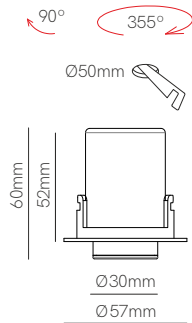

Nano Oxo r recessed

Nano Oxo sq recessed

Technical Information

Power	4W	4W
Driver	40 VDC 100mA	40 VDC 100mA
Installation	Recessed	Recessed
Color Temperature	Switch 2.700K / 3.200K / 4.000K	Switch 2.700K / 3.200K / 4.000K
Lumens	380 lm	380 lm
Material	Aluminium	Aluminium
Finishes	White / Black	White / Black
Code	☐ 4549-N ☒ 4551-N ☐ Custom RAL	☐ 4550-N ☒ 4552-N ☐ Custom RAL

ⓘ Consult delivery terms and conditions.

3 YEARS WARRANTY | 30.000 HOURS | → | IP 20 | 220/240 VAC | UGR <19 | PF >0,5 | | | 45° | 50/60 Hz | | +50°C / -20°C | | 1/10/50