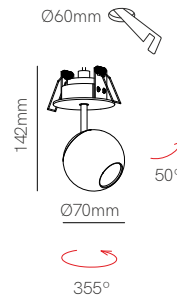

Mini Bora recessed

Bora recessed

RECESSED

Technical Information

Power	4,5W	8,5W
Driver	12 VDC 350mA	18 VDC 350mA
Installation	Recessed	Recessed
Color Temperature	2.700K / 3.000K	2.700K / 3.000K
Lumens	290 lm / 300 lm	530 lm / 540 lm
Material	Aluminium	Aluminium
Finishes	White / Black / Chrome / Rose gold	White / Black / Chrome / Rose gold

Code	○ 2.700K 4589	○ 2.700K 4597
	○ 3.000K 4590	○ 3.000K 4598
	● 2.700K 4591	● 2.700K 4599
	● 3.000K 4592	● 3.000K 4600
	○ 2.700K 4593	○ 2.700K 4601
	○ 3.000K 4594	○ 3.000K 4602
	○ 2.700K 4595	○ 2.700K 4603
	○ 3.000K 4596	○ 3.000K 4604

UGR <10 | PF >0,5 | 38°

UGR <15 | PF >0,6 | 36°

3 YEARS WARRANTY | 26.000 HOURS | IP 20 | 220/240 VAC | CRI ≥93 | 50/60 Hz | +40°C / -20°C | 1/18