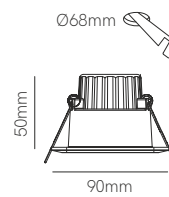

Technical Information

Power	8W	8W
Driver	DOB	DOB
Installation	Recessed	Recessed
Color Temperature	2.700K / 3.000K / 4.000K	2.700K / 3.000K / 4.000K
Lumens	594 lm / 607 lm / 660 lm	594 lm / 607 lm / 660 lm
Material	Polybutylene and Polycarbonate	Polybutylene and Polycarbonate
Finishes	White	White
Code	☐ 2.700K 3951 ☐ 3.000K 3952 ☐ 4.000K 3953 ☐ Custom RAL	☐ 2.700K 3948 ☐ 3.000K 3949 ☐ 4.000K 3950 ☐ Custom RAL

ⓘ Consult delivery terms and conditions.

3 YEARS WARRANTY | 25.000 HOURS | IP 44 | 220/240 VAC | PF >0,5 | CRI ≥80 | 90° | 50/60 Hz | TRIAC DIMM | +40°C / -20°C | 1/6/30