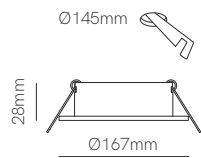

*GU10 Bulbholder included.

Technical Information

Installation	Recessed	Recessed
Material	Aluminium	Aluminium
Finishes	White / Black	White / Black
Bulbholder	111mm GU10	111mm GU10
Code	○ 4486 ● 4487 ⓘ Custom RAL	□ 4484 ■ 4485 ⓘ Custom RAL

ⓘ Consult delivery terms and conditions.