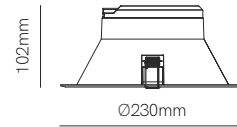

Mini Thesis dimm recessed

Thesis dimm recessed