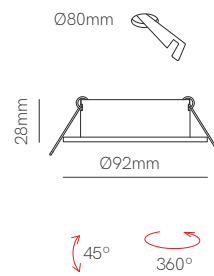

*GU10 Bulbholder included, except 258226C and 257226C.

Technical Information

Installation	Recessed	Recessed
Material	Aluminium	Aluminium
Finishes	White / Black / Brushed alumin.	White / Black / Brushed alumin.
Bulbholder	50mm GU10	50mm GU10
Code	○ 4478 ● 4479 ● 258226C ① Custom RAL	□ 4476 ■ 4477 ■ 257226C ① Custom RAL

① Consult delivery terms and conditions.

3 YEARS WARRANTY | IP 20 | 1/50