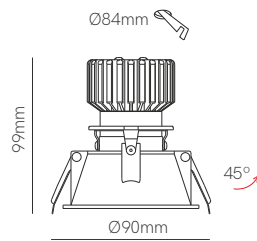

New

Tao recessed

Technical Information

Power	10W
Driver	25-42vdc / 250mA
Installation	Recessed
Color Temperature	Switch 2.700K / 3.200K / 4.000K
Lumens	590 lm / 740 lm / 680 lm
Material	Aluminium
Finishes	White / Black

Code	☐ 5718
	☐ 5719
	☒ Custom RAL

Consult delivery terms and conditions.

3 YEARS WARRANTY | 30.000 HOURS | IP 20 | 220/240 VAC | UGR <19 | PF >0,9 | CRI ≥90 | 32° | 50/60 Hz | 30° beam angle icon | +50°C / -20°C | CCT SWITCH | 1/30