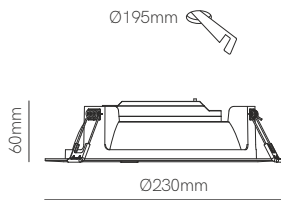

Air recessed