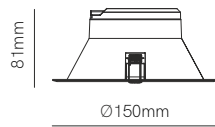

Mini Thesis dimm recessed

Thesis dimm recessed