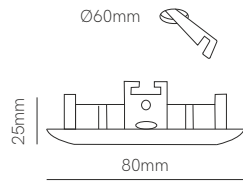

Consult delivery terms and conditions.

| 
 | 
 | 
 | 
 | 
 | 
 | 
 | 
 +40°C / -20°C |

Fijo recessed

Basculante recessed

45°

Eclipse recessed

45°

\*G5.3 Bulbholder included.