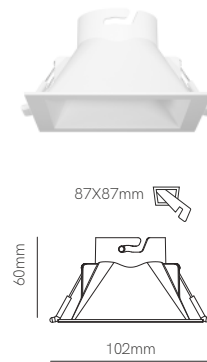

*Pulcom trim and surface need Pulcom led.

Technical Information

Power	8W	-	-	-
Driver	DOB	-	-	-
Installation	Surface / Recessed	Recessed	Recessed	Surface
Color Temperature	2.700K/3.200K/4.000K	-	-	-
Lumens	800 lm	-	-	-
Material	Polycarbonate	Polycarbonate	Polycarbonate	Polycarbonate
Finishes	White / Black	White / Black / Wood	White / Black	White / Black / Wood

Code	○ 4763	○ 4761	○ 4821	○ 5034
	● 4764	● 4762	● 4822	● 5035
		● 4935	□ 4825	● 5036
		□ 4823	■ 4826	① 🌈 Custom RAL
		■ 4824	① 🌈 Custom RAL	
		① 🌈 Custom RAL		

① Consult delivery terms and conditions.

3 YEARS WARRANTY | 25.000 HOURS | IP 44 | 220/240 VAC | UGR <19 | PF >0,9 | CRI ≥80 | 38° | 50/60 Hz | IK06 | +40°C / -20°C | CCT SWITCH