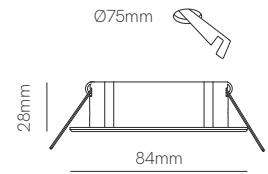

Consult delivery terms and conditions.

| 
 | 
 | 
 | 
 | 
 | 
 | 
 | 
 +40°C / -20°C |

Fijo recessed

Basculante recessed

45°

Eclipse recessed

45°

\*G5.3 Bulbholder included.