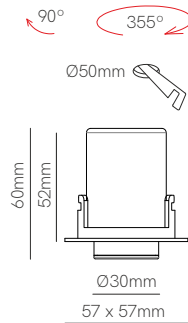

Nano Oxo r recessed

Nano Oxo sq recessed

Technical Information

Power	4W	4W
Driver	40 VDC 100mA	40 VDC 100mA
Installation	Recessed	Recessed
Color Temperature	Switch 2.700K / 3.200K / 4.000K	Switch 2.700K / 3.200K / 4.000K
Lumens	380 lm	380 lm
Material	Aluminium	Aluminium
Finishes	White / Black	White / Black
Code	☐ 4549-N ☒ 4551-N ☐ Custom RAL	☐ 4550-N ☒ 4552-N ☐ Custom RAL

ⓘ Consult delivery terms and conditions.

3 YEARS WARRANTY | 30.000 HOURS | → | IP 20 | 220/240 VAC | UGR <19 | PF >0,5 | | | 45° | 50/60 Hz | | +50°C / -20°C | | 1/10/50