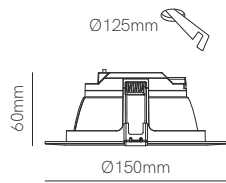

Technical Information

Power	14W	14W
Driver	DOB	DOB
Installation	Recessed	Recessed
Color Temperature	Switch 2.700K / 3.200K / 4.000K	3.000K / 4.000K
Lumens	1.320 lm	1.100 lm / 1.320 lm
Material	Polybutylene and Polycarbonate	Polybutylene and Polycarbonate
Finishes	White	White
Code	○ 5019	○ 3.000K 3485 ○ 4.000K 3486

100/277 VAC | CCT SWITCH

220/240 VAC | TRIAC DIMM

3 YEARS WARRANTY | 25.000 HOURS | → | IP 40 | PF >0,9 | CRI ≥80 | | 100° | 50/60 Hz | | +40°C / -20°C | 1/6