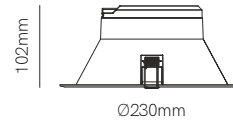

Ø125mm 

Ø195mm 

Ø230mm 

Technical Information

Power	15W	25W	35W
Driver	DOB	DOB	DOB
Installation	Recessed	Recessed	Recessed
Color Temperature	Switch 3.000K / 4.000K / 5.000K	Switch 3.000K / 4.000K / 5.000K	Switch 3.000K / 4.000K / 5.000K
Lumens	1.300 lm	2.625 lm	3.100 lm
Material	Polybutylene and Polycarbonate	Polybutylene and Polycarbonate	Polybutylene and Polycarbonate
Finishes	White / Black	White / Black	White