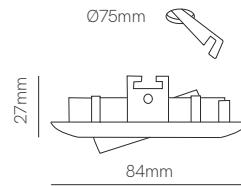

Consult delivery terms and conditions.

| 
 | 
 | 
 | 
 | 
 | 
 | 
 | 
 +40°C / -20°C |

Fijo recessed

Basculante recessed

45°

Eclipse recessed

45°

\*G5.3 Bulbholder included.