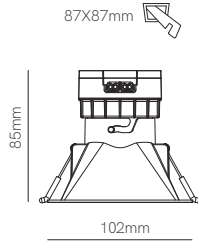

Technical Information

Power	8W	8W	8W	8W
Driver	DOB	DOB	DOB	DOB
Installation	Recessed	Recessed	Recessed	Recessed
Color Temperature (Switch)	2.700K/3.200K/4.000K	2.700K/3.200K/4.000K	2.700K/3.200K/4.000K	2.700K/3.200K/4.000K
Lumens	800 lm	800 lm	800 lm	800 lm
Material	Polycarbonate	Polycarbonate	Polycarbonate	Polycarbonate
Finishes	White / Black	White / Black	White / Black	White / Black
Code	○ 4742 ● 4746 ① Custom RAL	□ 4744 ■ 4748 ① Custom RAL	○ 4743 ● 4747 ① Custom RAL	□ 4745 ■ 4749 ① Custom RAL

① Consult delivery terms and conditions.