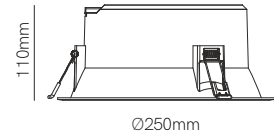

Ø125mm 

Ø195mm 

Ø230mm 

Technical Information

Power	15W	25W	35W
Driver	DOB	DOB	DOB
Installation	Recessed	Recessed	Recessed
Color Temperature	Switch 3.000K / 4.000K / 5.000K	Switch 3.000K / 4.000K / 5.000K	Switch 3.000K / 4.000K / 5.000K
Lumens	1.300 lm	2.625 lm	3.100 lm
Material	Polybutylene and Polycarbonate	Polybutylene and Polycarbonate	Polybutylene and Polycarbonate
Finishes	White / Black	White / Black	White