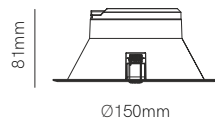

Ø125mm 

Ø195mm 

Ø230mm 

Technical Information

Power	15W	25W	35W
Driver	DOB	DOB	DOB
Installation	Recessed	Recessed	Recessed
Color Temperature	Switch 3.000K / 4.000K / 5.000K	Switch 3.000K / 4.000K / 5.000K	Switch 3.000K / 4.000K / 5.000K
Lumens	1.300 lm	2.625 lm	3.100 lm
Material	Polybutylene and Polycarbonate	Polybutylene and Polycarbonate	Polybutylene and Polycarbonate
Finishes	White / Black	White / Black	White