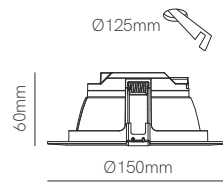

Technical Information

Power	14W	14W
Driver	DOB	DOB
Installation	Recessed	Recessed
Color Temperature	Switch 2.700K / 3.200K / 4.000K	3.000K / 4.000K
Lumens	1.320 lm	1.100 lm / 1.320 lm
Material	Polybutylene and Polycarbonate	Polybutylene and Polycarbonate
Finishes	White	White
Code	○ 5019	○ 3.000K 3485 ○ 4.000K 3486

100/277 VAC | CCT SWITCH

220/240 VAC | TRIAC DIMM

3 YEARS WARRANTY | 25.000 HOURS | → | IP 40 | PF >0,9 | CRI ≥80 | | 100° | 50/60 Hz | | +40°C / -20°C | 1/6