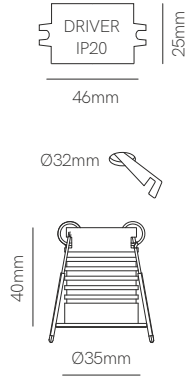

Nano Pulsar r / sq recessed

Nano Pulsar r / sq trim