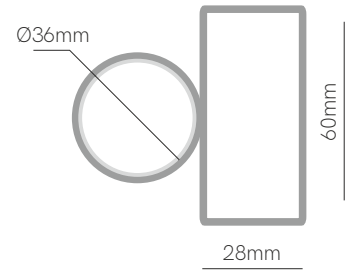

NEW

Linstra

\*Finished luminaire. Includes base wall and end caps (aluminium).

Technical Information

Power	8W / 12W / 16W
Lumens	480 lm - 1.168 lm
Installation	Wall
Material	Aluminium and polycarbonate
PCB	Flex (Fine 25)

Code	Diffuser (Angle)	Size (Power)	CCT (lm/W)	Driver	Colour
Code	<b>L</b> Opal (270°) <b>7</b>	400mm (8W) <b>1</b>	<b>2.400K</b> (60 lm/W) <b>1</b>	24 VDC <b>0</b>	○ White (9003) <b>1</b>
		600mm (12W) <b>2</b>	<b>2.700K</b> (65 lm/W) <b>2</b>	230 VAC <b>9</b>	● Black (9005) <b>2</b>
		800mm (16W) <b>3</b>	<b>3.000K</b> (69 lm/W) <b>3</b>		
			<b>4.000K</b> (73 lm/W) <b>4</b>		