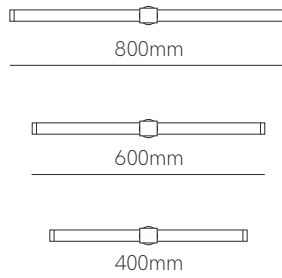

NEW

Linstra

\*Finished luminaire. Includes base wall and end caps (aluminium).

Technical Information

Power	8W / 12W / 16W
Lumens	480 lm - 1.168 lm
Installation	Wall
Material	Aluminium and polycarbonate
PCB	Flex (Fine 25)

Code	Diffuser (Angle)	Size (Power)	CCT (lm/W)	Driver	Colour
Code	<b>L</b> Opal (270°) <b>7</b>	400mm (8W) <b>1</b>	<b>2.400K</b> (60 lm/W) <b>1</b>	24 VDC <b>0</b>	○ White (9003) <b>1</b>
		600mm (12W) <b>2</b>	<b>2.700K</b> (65 lm/W) <b>2</b>	230 VAC <b>9</b>	● Black (9005) <b>2</b>
		800mm (16W) <b>3</b>	<b>3.000K</b> (69 lm/W) <b>3</b>		
			<b>4.000K</b> (73 lm/W) <b>4</b>		