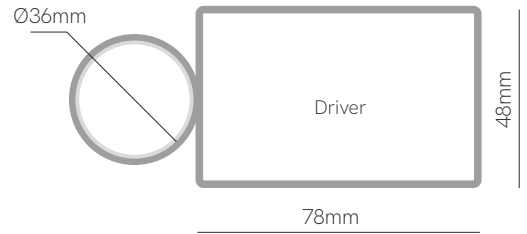

NEW

Linstra

\*Finished luminaire. Includes base wall and end caps (aluminium).

Technical Information

Power	8W / 12W / 16W
Lumens	480 lm - 1.168 lm
Installation	Wall
Material	Aluminium and polycarbonate
PCB	Flex (Fine 25)

Code	Diffuser (Angle)	Size (Power)	CCT (lm/W)	Driver	Colour
Code	<b>L</b> Opal (270°) <b>7</b>	400mm (8W) <b>1</b>	<b>2.400K</b> (60 lm/W) <b>1</b>	24 VDC <b>0</b>	○ White (9003) <b>1</b>
		600mm (12W) <b>2</b>	<b>2.700K</b> (65 lm/W) <b>2</b>	230 VAC <b>9</b>	● Black (9005) <b>2</b>
		800mm (16W) <b>3</b>	<b>3.000K</b> (69 lm/W) <b>3</b>		
			<b>4.000K</b> (73 lm/W) <b>4</b>		