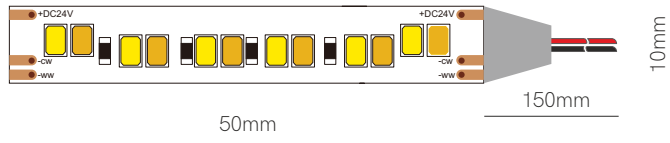

New

Fine 91

LED STRIPS

Compatible profiles.

Technical Information

V / A / W 24V / 1,00A / 24W/m

Code	Code	Lumens/w	Lumens/m	CCT	IP
	91360	95 lm/w	2.280 lm/m	2.700-6.000K	IP20

\*Available in reel of 5 meters.

Accessories pages 317-319.

5 YEARS WARRANTY

24 W/m

216 LED/m

24 VDC

50mm