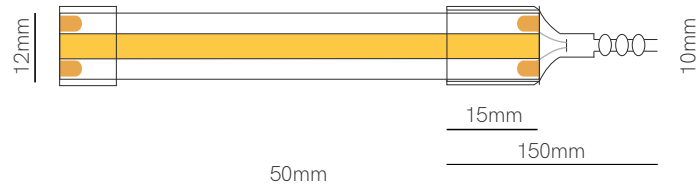

New

Fine 86

Compatible profiles.

Technical Information

V / A / W

24V / 0,42A / 10W/m / 12W/m

Code	Code	Lumens/w	Lumens/m	CCT	IP
	86277	95 lm/w	950 lm/m	2700K	IP67
	86307	95 lm/w	950 lm/m	3000K	IP67
	86467	95 lm/w	1.140 lm/m	RGB-W 3.000K	IP67

Accessories

End Cap
32635

End Cap
32625

*Available in reel of 5 meters.

Accessories pages 317-319.

5 YEARS WARRANTY | 10 W/m 2700K 3000K | 12 W/m RGB-W | 480 LED/m | CRI ≥90 | III | 24 VDC | 50mm | LM-80 | COB