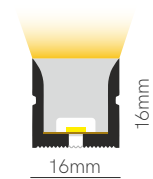

New

Fine 73

Technical Information

V / A / W 24V / 0,60A / 14,4W/m

Code	Code	Lumens/w	Lumens/m	CCT	IP
	73277	48 lm/w	691 lm/m	2700K	IP67
	73307	51 lm/w	734 lm/m	3000K	IP67

Accessories

*Available in reel of 10 meters. Accessories pages 317-319.

5 YEARS WARRANTY | 14,4 W/m | 140 LED/m | 24 VDC | III | 50mm | LM-80 | 2835 | CRI ≥80 | Sun icon | Lightbulb icon | Plug icon