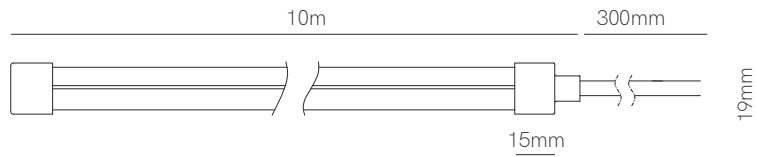

New

Fine 73

Technical Information

V / A / W 24V / 0,60A / 14,4W/m

Code	Code	Lumens/w	Lumens/m	CCT	IP
	73277	48 lm/w	691 lm/m	2700K	IP67
	73307	51 lm/w	734 lm/m	3000K	IP67

Accessories

*Available in reel of 10 meters. Accessories pages 317-319.

5 YEARS WARRANTY | 14,4 W/m | 140 LED/m | 24 VDC | III | 50mm | LM-80 | 2835 | CRI ≥80 | Sun icon | Lightbulb icon | Plug icon