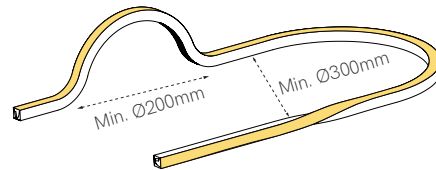

New

Fine 73

Technical Information

V / A / W 24V / 0,60A / 14,4W/m

Code	Code	Lumens/w	Lumens/m	CCT	IP
	73277	48 lm/w	691 lm/m	2700K	IP67
	73307	51 lm/w	734 lm/m	3000K	IP67

Accessories

*Available in reel of 10 meters. Accessories pages 317-319.

5 YEARS WARRANTY | 14,4 W/m | 140 LED/m | 24 VDC | III | 50mm | LM-80 | 2835 | CRI ≥80 | Sun icon | Lightbulb icon | Plug icon