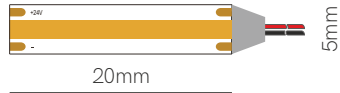

New

Fine 26

Compatible profiles.

Technical Information

V / A / W

24V / 0,25A / 6W/m

| Code | Code | Lumens/w | Lumens/m | CCT | IP |
|------|-------|----------|----------|-------|------|
| | 26270 | 98 lm/w | 588 lm/m | 2700K | IP20 |
| | 26300 | 101 lm/w | 606 lm/m | 3000K | IP20 |
| | 26400 | 106 lm/w | 636 lm/m | 4000K | IP20 |

Accessories

Connector Cable
20518

Joint
20528

*Available in reel of 5 meters.

Accessories pages 317-319.