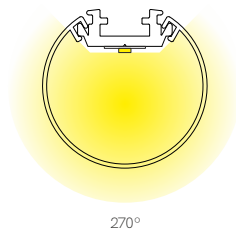

NEW

Box 34

*Useful area: 25x12mm.

Box 57

*Useful area: 15x12mm.

Box 34

Box 57

Compatible led strips.

Technical Information

Max. power	30W/m	22W/m
Installation	Surface / Pendant	Surface / Pendant
Material	Aluminium 6063 / 6060	Aluminium 6063 / 6060
Diffuser	Opal PC 80%	Opal PC 80%
Finishes	Aluminium	Aluminium
Code	☐ 34121	☐ 57121