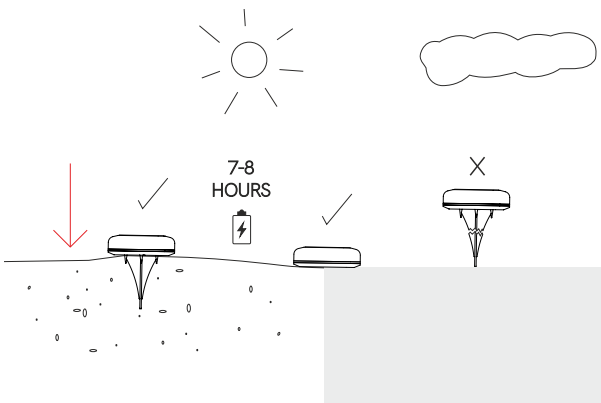

Twist

solar

5701

1W

Instrucciones de montaje/ Assembly instructions/ Instructions de montage/ Montageanleitung/ Istruzioni di montaggio

1.0

2.0

3.0

4.0 The device allows charging when powered on or off.

Mode 1 - Light 2700K

To turn the solar light on, press and hold the ON/OFF button for 5 seconds.

Mode 2 - RGB Light

Press the ON/OFF button once for colour mode. The unit will display 10 colours, changing from one to another. It will remain in this mode for as long as the battery lasts.

Mode 3 - Light OFF

To turn the solar light off, press and hold the ON/OFF button for 5 seconds.

* The Solar Light will turn off during the day or when the battery runs

ON/OFF

1. ON - 5 seg 2.700K
2. ON - Long Press 10 seg RGB
3. OFF - 5 seg