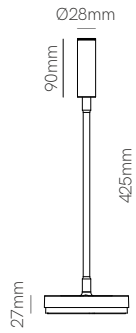

Visor

Technical Information

Power	5W
Installation	Portable
Color Temperature	3.000K
Lumens	460 lm / 230 lm / 46 lm
Material	Aluminium
Finishes	White / Corten
Code	<input type="checkbox"/> 3929 <input checked="" type="checkbox"/> 3931

Stem

Technical Information

Power	5W
Installation	Table
Color Temperature	2.700K
Lumens	175 lm
Material	Aluminium and polycarbonate
Finishes	White / Black
Code	○ 4979 ● 4981

3 YEARS WARRANTY | 30.000 HOURS | IP 20 | 220/240 VAC | PF >0,45 | CRI ≥90 | 30° | 5W (⚡) | 50/60 Hz | IK06 | +50°C / -20°C | 1/20