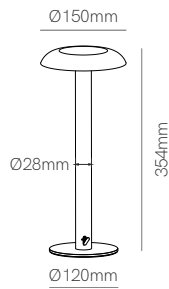

Bimba

Technical Information

Power	2W
Installation	Portable
Color Temperature	Switch 2.000K / 3.100K / 5.000K
Lumens	118 lm
Material	Aluminium
Finishes	White / Black / Brushed Gold / Champagne
Code	○ 5325 ● 5326 New ● 5327 ● 5328

3 YEARS WARRANTY | 1 YEARS WARRANTY | 9.000 HOURS | 3,5 HOURS | 5 HOURS | USB-C 5V | 3.000 mAh | IP 65 | CRI ≥80 | 110° | DIMMABLE | IK04 | +40°C / -20°C | CCT SWITCH | 1/8