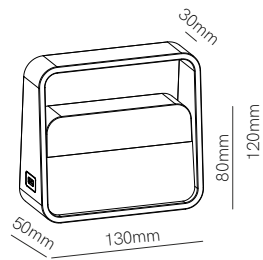

Portable & table

Bag

Technical Information

Power	2W
Installation	Portable
Color Temperature	3.000K
Lumens	50 lm
Material	Aluminium
Finishes	White / Black / Brushed Gold / Champagne
Code	<input type="checkbox"/> 5329 <input type="checkbox"/> 5330 <input checked="" type="checkbox"/> 5331 <input type="checkbox"/> 5332

▶ VIDEO

Bimba

Technical Information

Power	2W
Installation	Portable
Color Temperature	Switch 2.000K / 3.100K / 5.000K
Lumens	118 lm
Material	Aluminium
Finishes	White / Black / Brushed Gold / Champagne
Code	<ul style="list-style-type: none"> ○ 5325 ● 5326 New ● 5327 ● 5328

Stem

Technical Information

Power	5W
Installation	Table
Color Temperature	2.700K
Lumens	175 lm
Material	Aluminium and polycarbonate
Finishes	White / Black
Code	○ 4979 ● 4981

3 YEARS WARRANTY | 30.000 HOURS | IP 20 | 220/240 VAC | PF >0,45 | CRI ≥90 | 30° | 5W (⚡) | 50/60 Hz | IK06 | +50°C / -20°C | 1/20