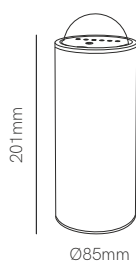

Converse

Technical Information

Power	2,5W
Installation	Portable
Color Temperature	2.700K / 5.000K
Lumens	225 lm
Finishes	White
Code	○ 3916-N