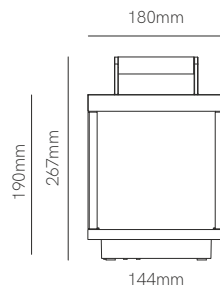

Visor

Technical Information

Power	5W
Installation	Portable
Color Temperature	3.000K
Lumens	460 lm / 230 lm / 46 lm
Material	Aluminium
Finishes	White / Corten
Code	☐ 3929 ☒ 3931

*Charger by USB. Charger included.

3 YEARS WARRANTY | 2 YEARS WARRANTY | 30.000 HOURS | → | POWER BANK | 6,5 HOURS | 5/11/25 HOURS | 3,7V USB | IP 65 | CRI ≥80 | 120° | IK05 | 3 INTENSITIES | +45°C | -20°C | 1/4