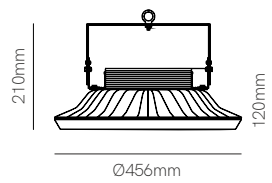

Ufo 300W

1m	7m	14m
14.401 lx	294 lx	73lx

Technical Information

Power	300W
Installation	Surface
Color Temperature	4.000K
Lumens	39.000 lm
Material	Aluminium
Finishes	Gray
Code	● 4.000K 3972

*Lira included.

5 YEARS WARRANTY | 50.000 HOURS | → | IP 65 | 100/260 VAC | PF >0,9 | CRI ≥80 | | CABLE 2M | 110° | 50/60 Hz | | +50°C / -30°C | >4KV | 1