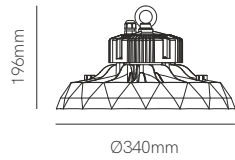

Ufo Lens Dali 100W

Ufo Lens Dali 150W

Technical Information

Power	100W	150W
Installation	Surface	Surface
Color Temperature	4.000K / 5.000K	4.000K / 5.000K
Lumens	16.000 lm / 16.200 lm	24.000 lm / 24.200 lm
Material	Aluminium	Aluminium
Finishes	Black	Black
Code	● 4.000K 4915 ● 5.000K 4916	● 4.000K 4917 ● 5.000K 4918