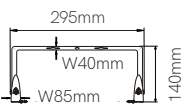

Accessories

Lira 100W/150W/200W
■ 4566