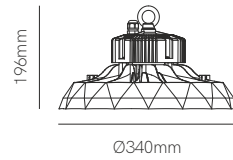

Ufo Lens Dali 100W

Ufo Lens Dali 150W

Technical Information

Power	100W	150W
Installation	Surface	Surface
Color Temperature	4.000K / 5.000K	4.000K / 5.000K
Lumens	16.000 lm / 16.200 lm	24.000 lm / 24.200 lm
Material	Aluminium	Aluminium
Finishes	Black	Black
Code	● 4.000K 4915 ● 5.000K 4916	● 4.000K 4917 ● 5.000K 4918