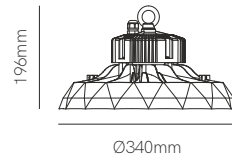

Technical Information

Power	Switch 60W / 80W / 100W	Switch 90W / 120W / 150W
Installation	Surface	Surface
Color Temperature	Switch 3.000K / 4.000K / 5.000K	Switch 3.000K / 4.000K / 5.000K
Lumens	131-167 lm/W	128-167 lm/W
Material	Aluminium	Aluminium
Finishes	Black	Black
Code	● 5147	● 5148