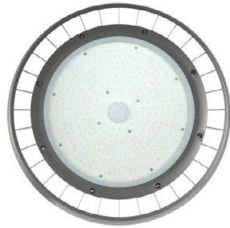

Ufo 300W

1m	7m	14m
14.401 lx	294 lx	73lx

Technical Information

Power	300W
Installation	Surface
Color Temperature	4.000K
Lumens	39.000 lm
Material	Aluminium
Finishes	Gray
Code	● 4.000K 3972

*Lira included.

5 YEARS WARRANTY | 50.000 HOURS | → | IP 65 | 100/260 VAC | PF >0,9 | CRI ≥80 | | CABLE 2M | 110° | 50/60 Hz | | +50°C / -30°C | >4KV | 1