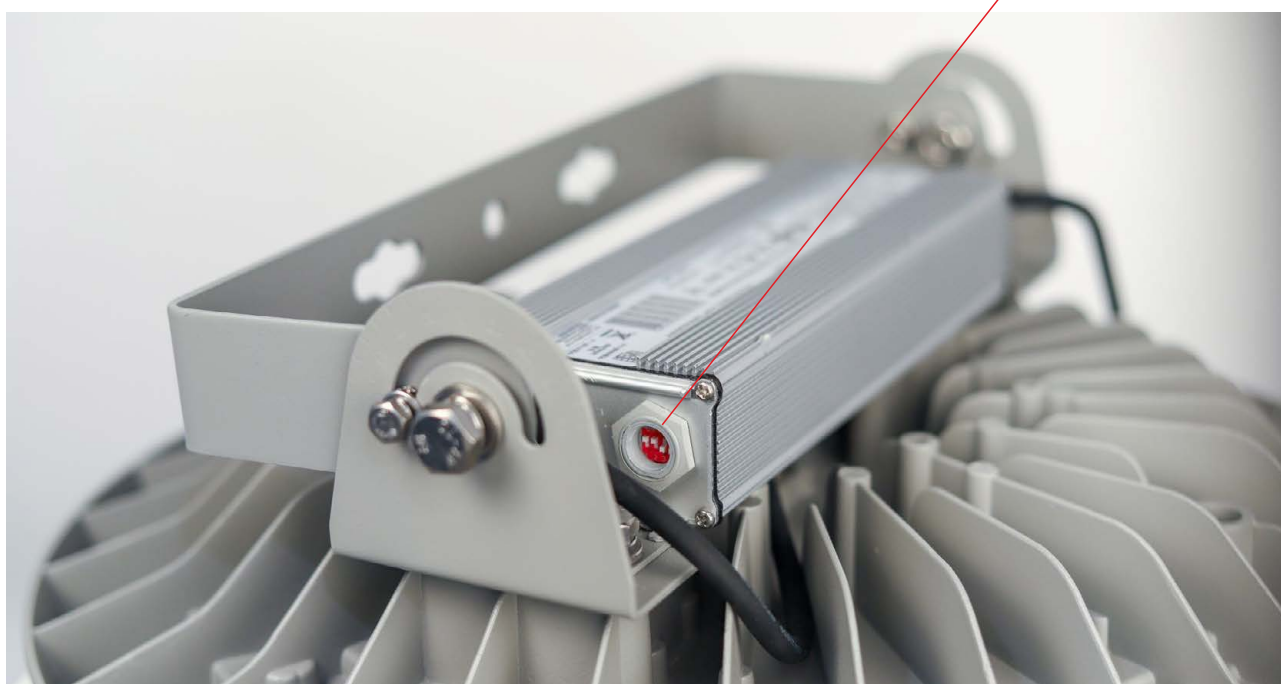

Position the DIP switches to set the power.

1	2	3	4	W	lm
ON	ON	ON	ON	320W	47.040lm
ON	ON	ON	OFF	300W	44.100lm
ON	ON	OFF	ON	290W	42.630lm
ON	ON	OFF	OFF	275W	40.425lm
ON	OFF	ON	ON	260W	38.220lm
ON	OFF	ON	OFF	245W	36.015lm
ON	OFF	OFF	ON	230W	33.810lm
ON	OFF	OFF	OFF	215W	31.605lm
OFF	ON	ON	ON	200W	29.400lm
OFF	ON	ON	OFF	185W	27.195lm
OFF	ON	OFF	ON	170W	24.990lm

DIP
Switch
Dual In-line Package