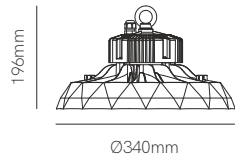

Technical Information

Power	Switch 60W / 80W / 100W	Switch 90W / 120W / 150W
Installation	Surface	Surface
Color Temperature	Switch 3.000K / 4.000K / 5.000K	Switch 3.000K / 4.000K / 5.000K
Lumens	131-167 lm/W	128-167 lm/W
Material	Aluminium	Aluminium
Finishes	Black	Black
Code	● 5147	● 5148