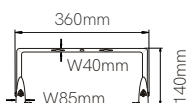

Lira 240W
■ 4567

5 YEARS WARRANTY | 50.000 HOURS | → | IP 65 | 100/260 VAC | PF >0,9 | CRI ≥80 | | CABLE 2M | 60° 90° 110° | 50/60 Hz | | +45°C -25°C | CCT SWITCH | POWER SWITCH | >6KV | 1