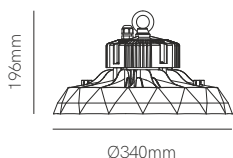

Ufo Lens switch
120W / 160W / 200W

Ufo Lens switch
140W / 190W / 240W

Technical Information

Power	Switch 120W / 160W / 200W	Switch 140W / 190W / 240W
Installation	Surface	Surface
Color Temperature	Switch 3.000K / 4.000K / 5.000K	Switch 3.000K / 4.000K / 5.000K
Lumens	123-169 lm/W	125-156 lm/W
Material	Aluminium	Aluminium
Finishes	Black	Black
Code	● 5149	● 5150