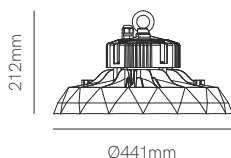

Ufo Lens switch
120W / 160W / 200W

Ufo Lens switch
140W / 190W / 240W

Technical Information

Power	Switch 120W / 160W / 200W	Switch 140W / 190W / 240W
Installation	Surface	Surface
Color Temperature	Switch 3.000K / 4.000K / 5.000K	Switch 3.000K / 4.000K / 5.000K
Lumens	123-169 lm/W	125-156 lm/W
Material	Aluminium	Aluminium
Finishes	Black	Black
Code	● 5149	● 5150