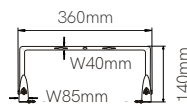

Lira 240W
■ 4567

5 YEARS WARRANTY | 50.000 HOURS | | IP 65 | 100/260 VAC | PF >0,9 | CRI ≥80 | | CABLE 2M | 60°/90°/120° | 50/60 Hz | IK10 | +50°C / -30°C | >4KV | | 1