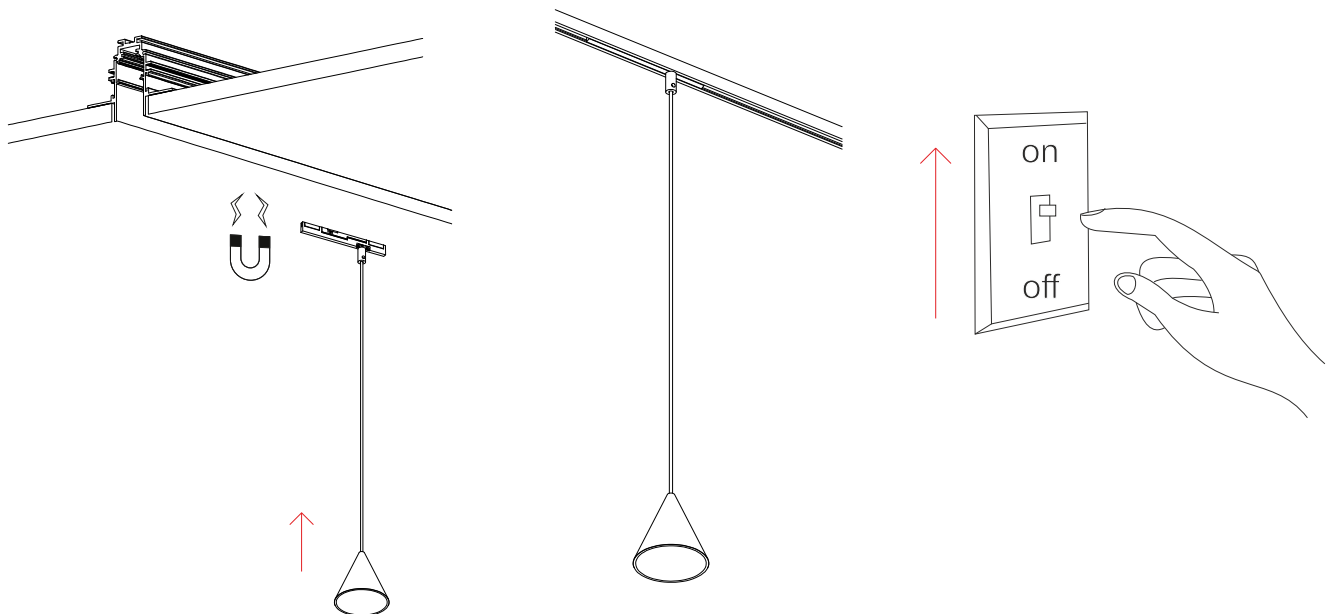

Recessed installation