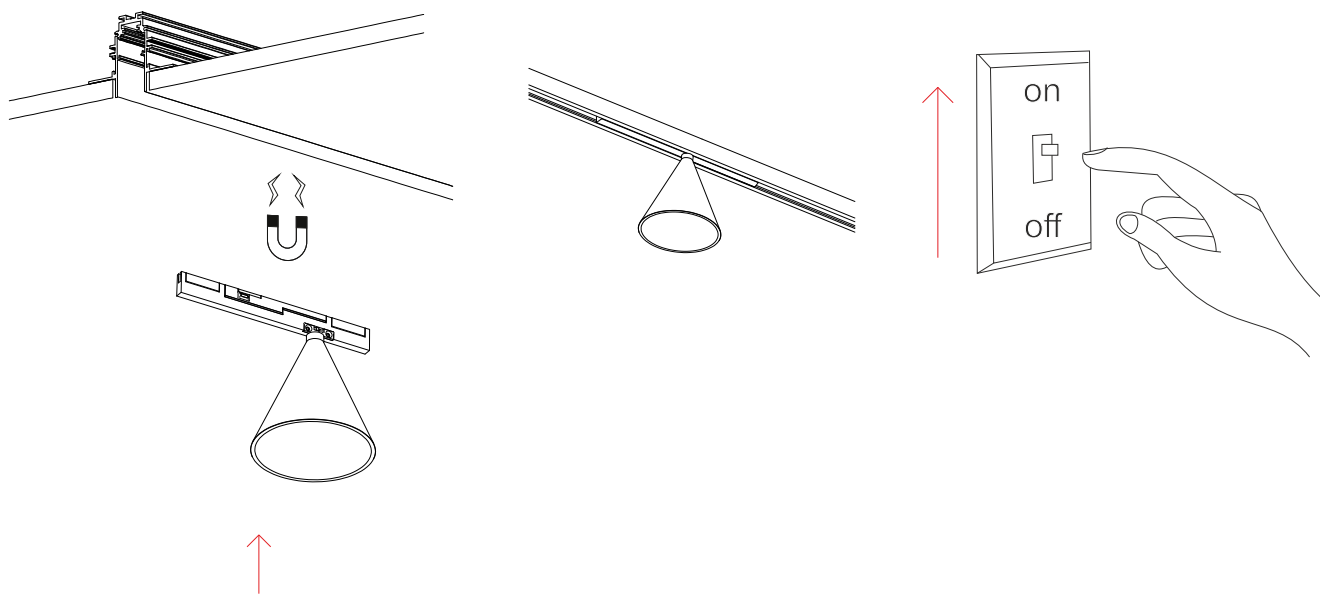

Recessed installation