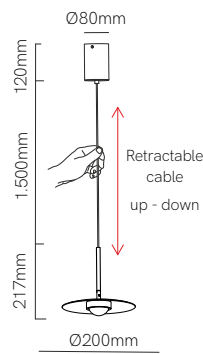

New

Mini Hat suspension surface

New

Mini Hat suspension recessed

Hat suspension surface

Hat suspension recessed

Technical Information

Power	8W	8W	8W	8W
Installation	Surface	Recessed	Surface	Recessed
Color Temperature	2.700K / 3.000K	2.700K / 3.000K	2.700K / 3.000K	2.700K / 3.000K
Lumens	800lm	800lm	835 lm	835 lm
Material	Aluminium	Aluminium	Aluminium	Aluminium
Finishes	White / Black	White / Black	White / Black	White / Black