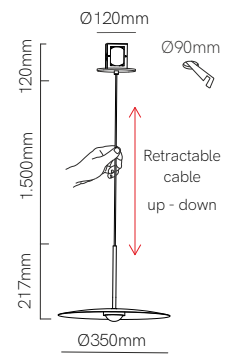

New

Mini Hat suspension surface

New

Mini Hat suspension recessed

Hat suspension surface

Hat suspension recessed

Technical Information

Power	8W	8W	8W	8W
Installation	Surface	Recessed	Surface	Recessed
Color Temperature	2.700K / 3.000K	2.700K / 3.000K	2.700K / 3.000K	2.700K / 3.000K
Lumens	800lm	800lm	835 lm	835 lm
Material	Aluminium	Aluminium	Aluminium	Aluminium
Finishes	White / Black	White / Black	White / Black	White / Black