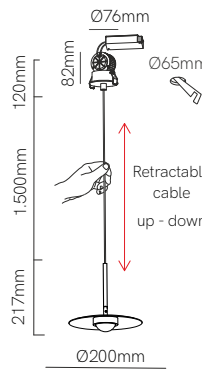

New

Mini Hat suspension surface

New

Mini Hat suspension recessed

Hat suspension surface

Hat suspension recessed

Technical Information

Power	8W	8W	8W	8W
Installation	Surface	Recessed	Surface	Recessed
Color Temperature	2.700K / 3.000K	2.700K / 3.000K	2.700K / 3.000K	2.700K / 3.000K
Lumens	800lm	800lm	835 lm	835 lm
Material	Aluminium	Aluminium	Aluminium	Aluminium
Finishes	White / Black	White / Black	White / Black	White / Black