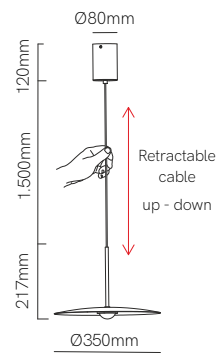

New

Mini Hat suspension surface

New

Mini Hat suspension recessed

Hat suspension surface

Hat suspension recessed

Technical Information

Power	8W	8W	8W	8W
Installation	Surface	Recessed	Surface	Recessed
Color Temperature	2.700K / 3.000K	2.700K / 3.000K	2.700K / 3.000K	2.700K / 3.000K
Lumens	800lm	800lm	835 lm	835 lm
Material	Aluminium	Aluminium	Aluminium	Aluminium
Finishes	White / Black	White / Black	White / Black	White / Black