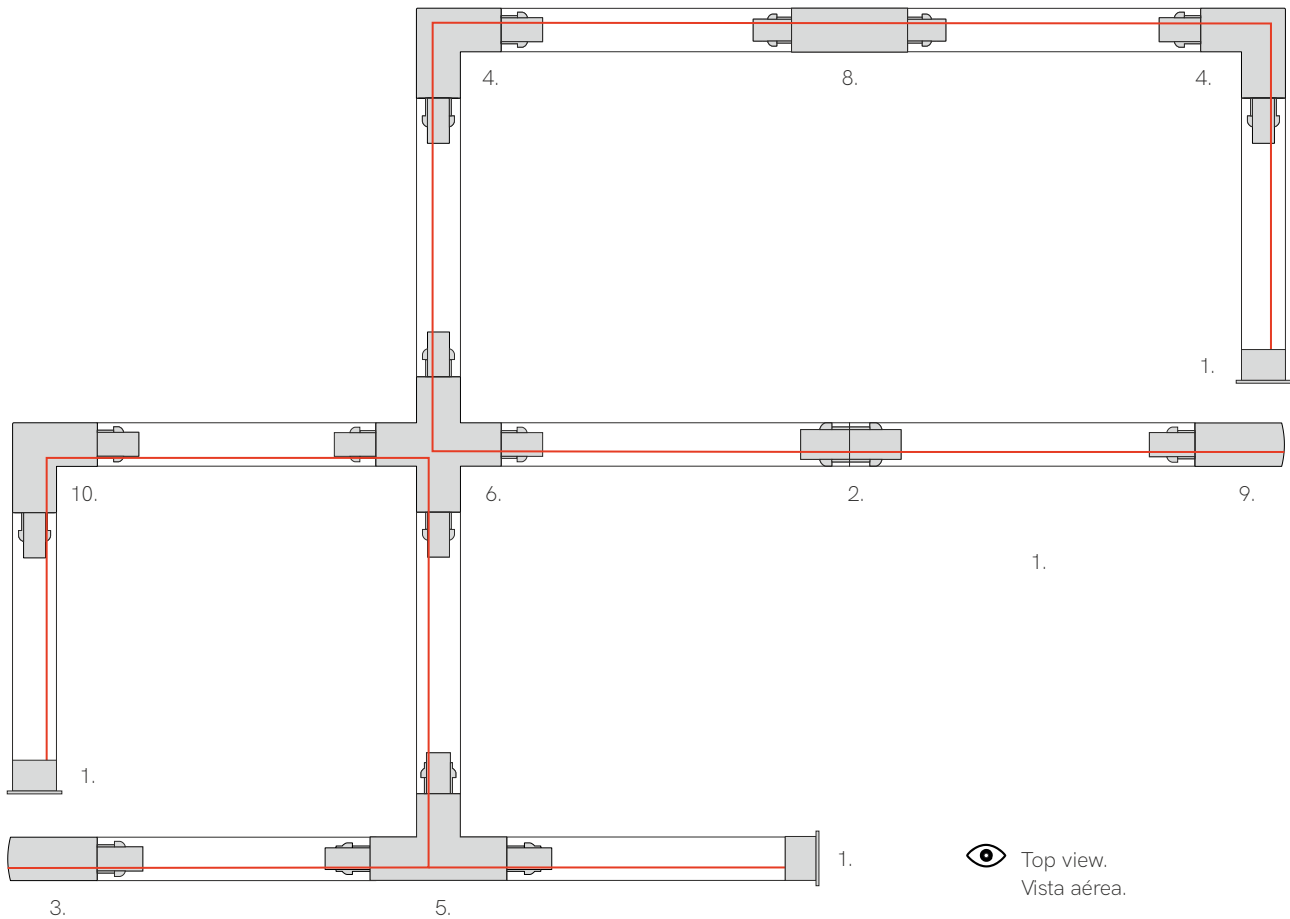

Three phase track recessed accessories

● Allows power input

3 YEARS WARRANTY | IP 20