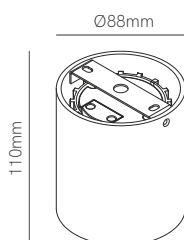

New

Pulsar surface accessory

Pulsar asymmetric trim

Pulsar matt gold trim

*Need Pulsar (page 355).

Technical Information

Installation	Surface	Recessed	Recessed
Material	Aluminium	Aluminium	Aluminium
Finishes	White / Black	White / Black / White-matt gold / Black-matt gold	White-matt gold/Black-matt gold
Code	☐ 5110 ☒ 5111 ☒ Custom RAL	☐ 5059 ☒ 5060 ☒ 5212 New ☒ 5213 New ☒ Custom RAL	☒ 5206 ☒ 5207

1/20

1/50

1/50

ⓘ Consult delivery terms and conditions.

3 YEARS WARRANTY