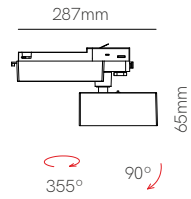

Sono 40W

Sono 60W

*Need Tuya Smart App to work.

Technical Information

Power	40W	60W
Installation	Three Phase Track	Three Phase Track
Color Temperature	Tuya 2.600K - 4.000K	Tuya 2.600K - 4.000K
Lumens	3.130 lm	4.390 lm
Material	Aluminium and polycarbonate	Aluminium and polycarbonate
Finishes	White / Black	White / Black
Code	☐ 4946 ☒ 4947 ☐ Custom RAL	☐ 4950 ☒ 4951 ☐ Custom RAL

Consult delivery terms and conditions.