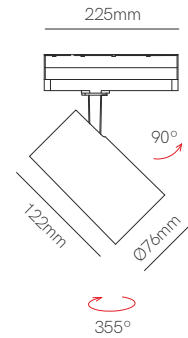

New

Lonja

Technical Information

Power	22W
Lumens	1.628 lm - 2.662 lm
Installation	Three Phase Track
Material	Aluminium
Finishes	White (9003) / Black (9005)

Code	Diffuser (Angle)	Size	CCT (Lm)	Driver	Colour
Code 3	Transparent (15°) 1	9	FISH - 5.500K 2.662 lm 1	On/Off 1	☐ White 1
	Transparent (24°) 6		3.000K 2.100 lm 3	Triac 4	☒ Black 2
	Transparent (36°) 8		4.000K 2.206 lm 4		☐ Custom RAL
			MEAT R - 1.950K 1.650 lm 5		
			FRUIT - 2.700K 2.310 lm 6		
			WINE/CHEESE - 2.700K 2.464 lm 7		
			BREAD - 2.400K 2.464 lm 8		
			MEAT M - 3.500K 1.628 lm 9		

Code: **3** ☐ **9** ☐ ☐ ☐ ☐

*Create your code according to your preferences.

Consult delivery terms and conditions.

Accessories

Honeycomb anti-glare

☒ 40111

5 YEARS WARRANTY | 50.000 HOURS | → | IP 40 | 220/240 VAC | PF >0,9 | CRI ≥90 | 3.000K 4.000K | | 15° 24° 36° | 50/60 Hz | TRIAC DIMM | +40°C -15°C | 1