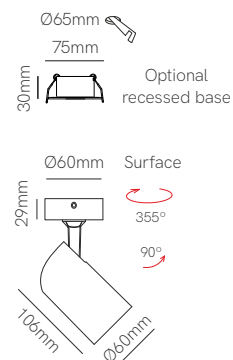

Piccolo GU10 track V3

Piccolo GU10 base

Technical Information

Installation	Three Phase Track	Surface / Recessed
Material	Aluminium	Aluminium
Finishes	White / Black	White / Black
Code	☐ 3990-V3 ☒ 3989-V3 ☒ Custom RAL	☐ 4050 ☒ 4049 ☒ Custom RAL
	3 YEARS WARRANTY | 1/20	5 YEARS WARRANTY | 1/40

ⓘ Consult delivery terms and conditions.

Accessories

*GU10 bulbholder included.

IP 20 | 220/240 VAC | AKZO NOBEL