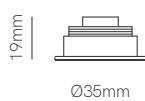

New

Nano pulsar round
matt gold trim