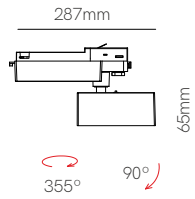

Sono 40W

Sono 60W

*Need Tuya Smart App to work.

Technical Information

Power	40W	60W
Installation	Three Phase Track	Three Phase Track
Color Temperature	Tuya 2.600K - 4.000K	Tuya 2.600K - 4.000K
Lumens	3.130 lm	4.390 lm
Material	Aluminium and polycarbonate	Aluminium and polycarbonate
Finishes	White / Black	White / Black
Code	☐ 4946 ☒ 4947 ☐ Custom RAL	☐ 4950 ☒ 4951 ☐ Custom RAL

Consult delivery terms and conditions.