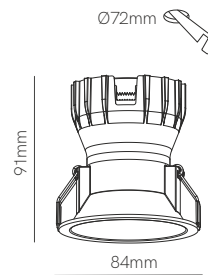

Pulsar switch

Pulsar

Technical Information

Power	8W	8W
Installation	Recessed	Recessed
Color Temperature	Switch 2.700K / 3.200K / 4.000K	5.000K
Lumens	780 lm / 800 lm / 840 lm	860 lm
Material	Aluminium	Aluminium
Finishes	White / Black	White / Black
Code	☐ 5057 ☒ 5058 ☒ Custom RAL	☐ 5.000K 4217 ☒ 5.000K 4218 ☒ Custom RAL

ⓘ Consult delivery terms and conditions.

3 YEARS WARRANTY | 30.000 HOURS | IP 65 | 220/240 VAC | UGR <16 | PF >0,9 | CRI ≥85 | | 40° | 50/60 Hz | TRIAC DIMM | RT 2012 REGLEMENTATION THERMIQUE | +45°C / -20°C | 1/10/30