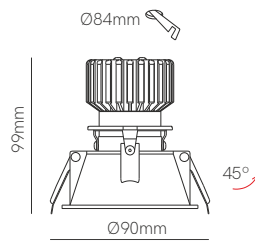

Accessories

\*See page 8 for Gateway additional info.

Tao

Technical Information

Power	10W
Installation	Recessed
Color Temperature	3.000K / 4.000K
Lumens	925 lm / 1.000 lm
Material	Aluminium
Finishes	White / Black