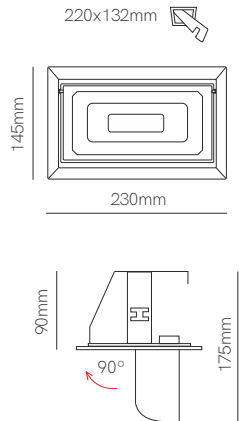

Bonn

Technical Information

Power	40W
Installation	Recessed
Color Temperature	3.000K / 4.100K
Lumens	4.750 lm / 4.800 lm
Material	Aluminium
Finishes	White / Gray

Code	☐ 3.000K 4097
	☐ 4.100K 4096
	☐ 3.000K 4099
	☐ 4.100K 4098
	Custom RAL

Consult delivery terms and conditions.

5 YEARS WARRANTY |
30.000 HOURS |
IP 20 |
220/240 VAC |
PF >0,9 |
CRI ≥80 |
100° |
50/60 Hz |
|
+40°C / -20°C |
1/12