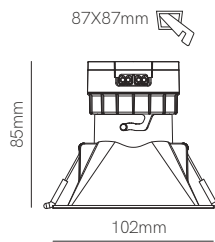

Technical Information

Power	8W	8W
Installation	Recessed	Recessed
Color Temperature	Switch 2.700K / 3.200K / 4.000K	Switch 2.700K / 3.200K / 4.000K
Lumens	800 lm	800 lm
Material	Polycarbonate	Polycarbonate
Finishes	White / Black	White / Black
Code	☐ 4742 ☒ 4746 ☒ Custom RAL	☐ 4744 ☒ 4748 ☒ Custom RAL

ⓘ Consult delivery terms and conditions.

3 YEARS WARRANTY | 25.000 HOURS | IP 44 | 220/240 VAC | UGR <19 | PF >0,9 | CRI ≥80 |
| 38° | 50/60 Hz | | |
+40°C | CCT SWITCH | 1/5/20