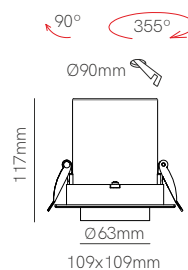

New

Oxo round dimmable

Oxo square dimmable

Technical Information

Power	12W	12W
Installation	Recessed	Recessed
Color Temperature	Switch 2.700K / 3.200K / 4.000K	Switch 2.700K / 3.200K / 4.000K
Lumens	1.260 lm	1.260 lm
Material	Aluminium	Aluminium
Finishes	White / Black	White / Black
Code	☐ 4457-D ☒ 4458-D ☒ Custom RAL	☐ 4459-D ☒ 4460-D ☒ Custom RAL