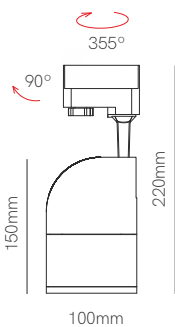

Aston

Technical Information

Power	20W
Installation	Three Phase Track
Color Temperature	Switch 2.700K / 3.200K / 4.000K
Lumens	2.400 lm
Material	Aluminium
Finishes	White / Black

Code	☐ 4439
	☒ 4440
	Custom RAL

Consult delivery terms and conditions.

3 YEARS WARRANTY |
30.000 HOURS |
→ |
IP 20 |
220/240 VAC |
UGR <19 |
PF >0,9 |
CRI ≥80 |
|
15° / 38° / 60° |
50/60 Hz |
+40°C / -15°C |
CCT SWITCH |
1/8