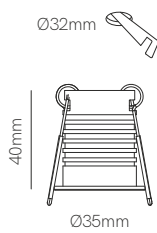

1/20

1/50

1/50

ⓘ Consult delivery terms and conditions.

3 YEARS WARRANTY

Nano pulsar round

Nano pulsar square

Technical Information