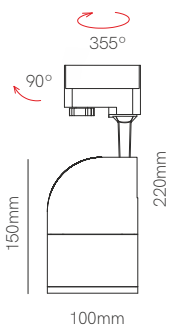

Konic dimmable

Technical Information

Power	30W
Installation	Three Phase Track
Color Temperature	Switch 2.700K / 3.200K / 4.000K
Lumens	2.440 lm
Material	Aluminium
Finishes	White / Black

Code	☐ 4985
	☒ 4986
	Custom RAL

Consult delivery terms and conditions.

3 YEARS WARRANTY | 30.000 HOURS | → | IP 20 | 220/240 VAC | UGR <19 | PF >0,9 | CRI ≥94 | | 15° 38° 60° | 50/60 Hz | TRIAC DIMM | +40°C -15°C | CCT SWITCH | 1/8