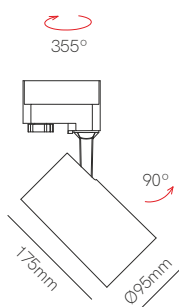

Technical Information

Power	Switch 15W / 20W / 25W
Installation	Three Phase Track
Color Temperature	Switch 2.700K / 3.200K / 4.000K
Lumens	15W: 1.200 lm / 20W: 1.500lm / 25W: 1.800 lm
Material	Aluminium and polycarbonate
Finishes	White / Black
Code	☐ 4900 ☐ 4901 ☒ Custom RAL

ⓘ Consult delivery terms and conditions.

3 YEARS WARRANTY | 30.000 HOURS | IP 20 | 220/240 VAC | UGR <19 | PF >0,9 | CRI ≥90 | ⚡ | 15° - 55° | 50/60 Hz | IK06 | +45°C / -20°C | CCT SWITCH | POWER SWITCH | 1/10