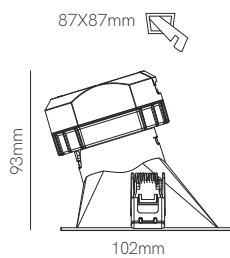

Pulcom round asymmetric

Pulcom square asymmetric

Technical Information

Power	8W	8W
Installation	Recessed	Recessed
Color Temperature	Switch 2.700K / 3.200K / 4.000K	Switch 2.700K / 3.200K / 4.000K
Lumens	800 lm	800 lm
Material	Polycarbonate	Polycarbonate
Finishes	White / Black	White / Black
Code	☐ 4743 ☒ 4747 ☒ Custom RAL	☐ 4745 ☒ 4749 ☒ Custom RAL

ⓘ Consult delivery terms and conditions.

3 YEARS WARRANTY | 25.000 HOURS | IP 44 | 220/240 VAC | UGR <19 | PF >0,9 | CRI ≥80 | 38° | 50/60 Hz | IK06 | +40°C / -20°C | CCT SWITCH | 1/5/20