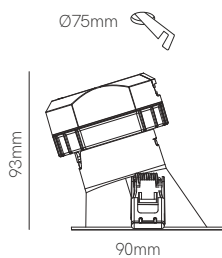

Pulcom round asymmetric

Pulcom square asymmetric

Technical Information

Power	8W	8W
Installation	Recessed	Recessed
Color Temperature	Switch 2.700K / 3.200K / 4.000K	Switch 2.700K / 3.200K / 4.000K
Lumens	800 lm	800 lm
Material	Polycarbonate	Polycarbonate
Finishes	White / Black	White / Black
Code	☐ 4743 ☒ 4747 ☒ Custom RAL	☐ 4745 ☒ 4749 ☒ Custom RAL

ⓘ Consult delivery terms and conditions.

3 YEARS WARRANTY | 25.000 HOURS | IP 44 | 220/240 VAC | UGR <19 | PF >0,9 | CRI ≥80 | 38° | 50/60 Hz | IK06 | +40°C / -20°C | CCT SWITCH | 1/5/20