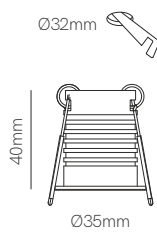

Nano pulsar round

Nano pulsar square

Technical Information

Power	3,5W	3,5W
Installation	Recessed	Recessed
Color Temperature	2.700K / 3.000K / 4.000K	2.700K / 3.000K / 4.000K
Lumens	170 lm / 180 lm / 200 lm	170 lm / 180 lm / 200 lm
Material	Aluminium	Aluminium
Finishes	White / Black	White / Black

Code	☐ 2.700K 4297	☐ 2.700K 4451
	☐ 3.000K 4298	☐ 3.000K 4452
	☐ 4.000K 4299	☐ 4.000K 4453
	☒ 2.700K 4300	☒ 2.700K 4454
	☒ 3.000K 4301	☒ 3.000K 4455
	☒ 4.000K 4302	☒ 4.000K 4456
	☒ Custom RAL	☒ Custom RAL

ⓘ Consult delivery terms and conditions.

3 YEARS WARRANTY |
30.000 HOURS |
IP 65 |
220/240 VAC |
UGR <16 |
PF >0,5 |
CRI ≥80 |
30° |
50/60 Hz |
+40°C / -20°C |
1/50