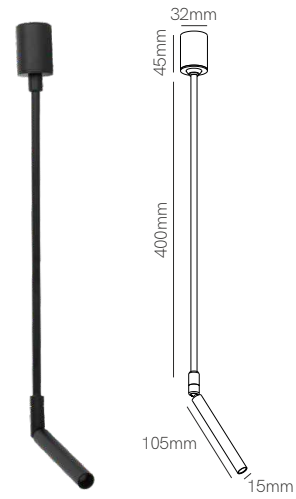

1/100

1/50

3 YEARS WARRANTY | 35.000 HOURS | IP 20 | 220/240 VAC | UGR <19 | PF >0,5 | CRI ≥90 | 15°-36° | 50/60 Hz | +40°C / -20°C

New

Golf 200mm

Golf 400mm

Technical Information

Power	3,5W	3,5W
Installation	Surface	Surface
Color Temperature	2.700K / 3.000K / 4.000K	2.700K / 3.000K / 4.000K
Lumens	125 lm	125 lm
Material	Aluminium	Aluminium
Finishes	White / Black	White / Black