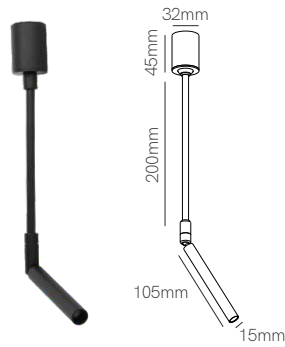

1/100

1/50

3 YEARS WARRANTY | 35.000 HOURS | IP 20 | 220/240 VAC | UGR <19 | PF >0,5 | CRI ≥90 | 15°-36° | 50/60 Hz | +40°C / -20°C

New

Golf 200mm

Golf 400mm

Technical Information

Power	3,5W	3,5W
Installation	Surface	Surface
Color Temperature	2.700K / 3.000K / 4.000K	2.700K / 3.000K / 4.000K
Lumens	125 lm	125 lm
Material	Aluminium	Aluminium
Finishes	White / Black	White / Black