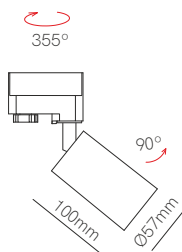

Piccolo GU10 track V3

Piccolo GU10 base

Technical Information

Installation	Three Phase Track	Surface / Recessed
Material	Aluminium	Aluminium
Finishes	White / Black	White / Black
Code	☐ 3990-V3 ☒ 3989-V3 ☒ Custom RAL	☐ 4050 ☒ 4049 ☒ Custom RAL
	3 YEARS WARRANTY | 1/20	5 YEARS WARRANTY | 1/40

ⓘ Consult delivery terms and conditions.