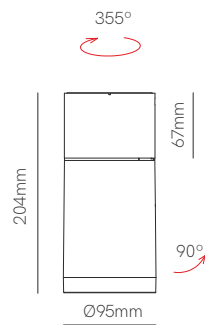

**Track ceiling recessed**

L: 64mm W: 25mm H: 32mm

- 3805

**Track power supply recessed**

L: 98mm W: 56,5mm H: 33,7mm

- Left 4975
- Right 4976
- Left 4977
- Right 4978

**Joint track without spacing**

L: 68mm W: 25mm H: 27mm

L: 111mm W: 111mm H: 33,7mm

- Left 4965
- Right 4966
- Left 4967
- Right 4968

**T Joint track recessed**

L: 166mm W: 111mm H: 33,7mm

- Left 4969
- Right 4970
- Left 4971
- Right 4972

**X Joint track recessed**

L: 166mm W: 166mm H: 33,7mm

- 4973
- 4974

**End cap**

L: 32mm W: 32mm H: 32mm

- 3370
- 3625

**Three phase adapter**

L: 70mm W: 40mm H: 41mm

- 3371-V2
- 3624-V2

**Three phase recessed base**

L: Ø130mm H: 60mm Ø110mm

- 3851
- 3852

\*Need Three Phase Surface Base (4700 or 4701) to put inside.

Nox

Technical Information

Power	30W
Installation	Surface
Color Temperature	Switch 2.700K / 3.200K / 4.000K
Lumens	2.460 lm
Material	Aluminium
Finishes	White / Black