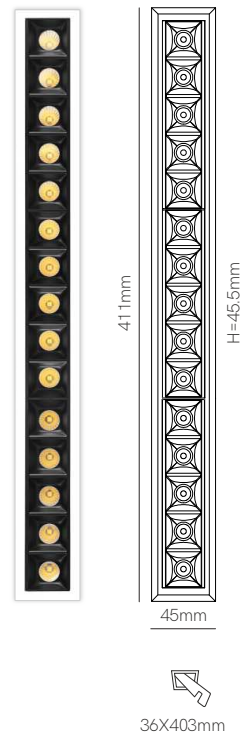

Tram recessed 10

Tram recessed 15