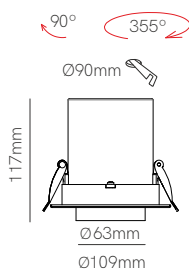

New

Oxo round dimmable

Oxo square dimmable

Technical Information

Power	12W	12W
Installation	Recessed	Recessed
Color Temperature	Switch 2.700K / 3.200K / 4.000K	Switch 2.700K / 3.200K / 4.000K
Lumens	1.260 lm	1.260 lm
Material	Aluminium	Aluminium
Finishes	White / Black	White / Black
Code	☐ 4457-D ☒ 4458-D ☒ Custom RAL	☐ 4459-D ☒ 4460-D ☒ Custom RAL