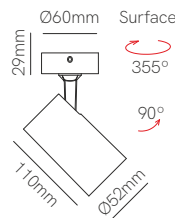

Piccolo base

Technical Information

Power	9,5W	9,5W
Installation	Three Phase Track	Surface / Recessed
Color Temperature	Switch 2.700K / 3.200K / 4.000K	Switch 2.700K / 3.200K / 4.000K
Lumens	1.300 lm	1.300 lm
Material	Aluminium	Aluminium
Finishes	White / Black	White / Black
Code	☐ 4437 ☐ 4438 ☒ Custom RAL	☐ 4833 ☐ 4834 ☒ Custom RAL

ⓘ Consult delivery terms and conditions.
*Surface and recessed base included with Piccolo base.

3 YEARS WARRANTY | 30.000 HOURS | IP 20 | 220/240 VAC | UGR <19 | PF >0,9 | CRI ≥80 | 15°/38°/60° | 50/60 Hz | +50°C / -20°C | CCT SWITCH | AKZO NOBEL | 1/20