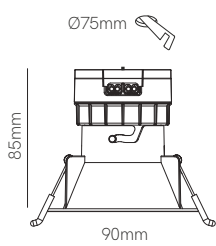

Technical Information

Power	8W	8W
Installation	Recessed	Recessed
Color Temperature	Switch 2.700K / 3.200K / 4.000K	Switch 2.700K / 3.200K / 4.000K
Lumens	800 lm	800 lm
Material	Polycarbonate	Polycarbonate
Finishes	White / Black	White / Black
Code	☐ 4742 ☒ 4746 ☒ Custom RAL	☐ 4744 ☒ 4748 ☒ Custom RAL

ⓘ Consult delivery terms and conditions.

3 YEARS WARRANTY | 25.000 HOURS | IP 44 | 220/240 VAC | UGR <19 | PF >0,9 | CRI ≥80 |
| 38° | 50/60 Hz | | |
+40°C | CCT SWITCH | 1/5/20