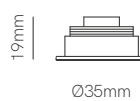

Nano pulsar square
matt gold trim