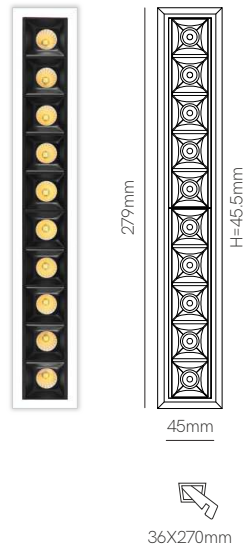

Tram recessed 10

Tram recessed 15