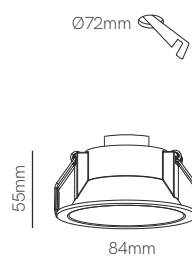

New

Pulsar surface accessory

Pulsar asymmetric trim

Pulsar matt gold trim

*Need Pulsar (page 355).

Technical Information

Installation	Surface	Recessed	Recessed
Material	Aluminium	Aluminium	Aluminium
Finishes	White / Black	White / Black / White-matt gold / Black-matt gold	White-matt gold/Black-matt gold
Code	☐ 5110 ☒ 5111 ☒ Custom RAL	☐ 5059 ☒ 5060 ☒ 5212 New ☒ 5213 New ☒ Custom RAL	☒ 5206 ☒ 5207

1/20

1/50

1/50

ⓘ Consult delivery terms and conditions.

3 YEARS WARRANTY