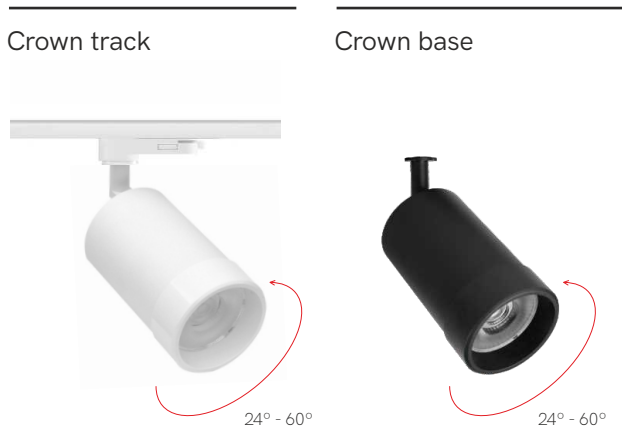

New

Technical Information

Power	25W	25W
Installation	Three Phase Track	Surface / Recessed
Color Temperature	Switch 2.700K / 3.200K / 4.000K	Switch 2.700K / 3.200K / 4.000K
Lumens	1.625 lm	1.625 lm
Material	Aluminium and polycarbonate	Aluminium and polycarbonate
Finishes	White / Black	White / Black
Code	<input type="checkbox"/> 5221 <input checked="" type="checkbox"/> 5222	<input type="checkbox"/> 5224 <input checked="" type="checkbox"/> 5225