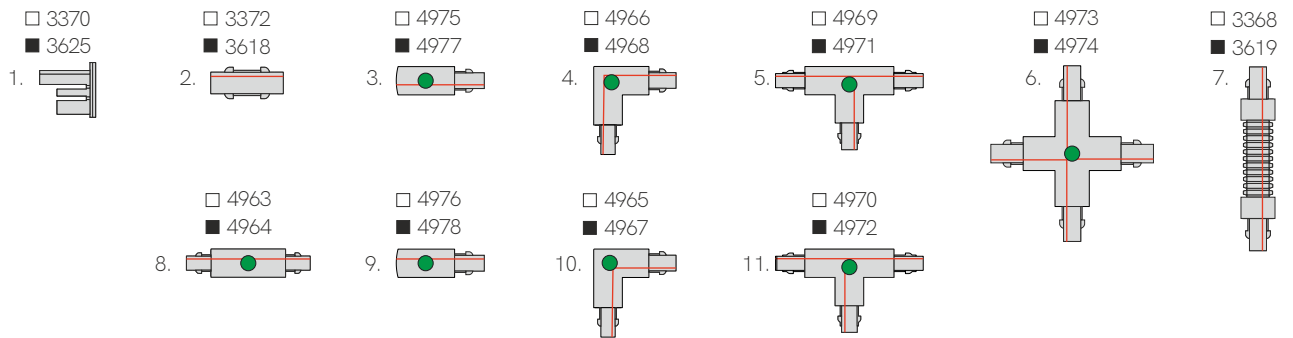

Three phase track recessed accessories

● Allows power input

3 YEARS WARRANTY | IP 20