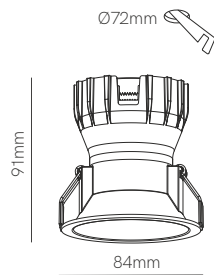

Pulsar switch

Pulsar

Technical Information

Power	8W	8W
Installation	Recessed	Recessed
Color Temperature	Switch 2.700K / 3.200K / 4.000K	5.000K
Lumens	780 lm / 800 lm / 840 lm	860 lm
Material	Aluminium	Aluminium
Finishes	White / Black	White / Black
Code	☐ 5057 ☒ 5058 ☒ Custom RAL	☐ 5.000K 4217 ☒ 5.000K 4218 ☒ Custom RAL

ⓘ Consult delivery terms and conditions.

3 YEARS WARRANTY | 30.000 HOURS | IP 65 | 220/240 VAC | UGR <16 | PF >0,9 | CRI ≥85 | | 40° | 50/60 Hz | TRIAC DIMM | RT 2012 REGLEMENTATION THERMIQUE | +45°C / -20°C | 1/10/30