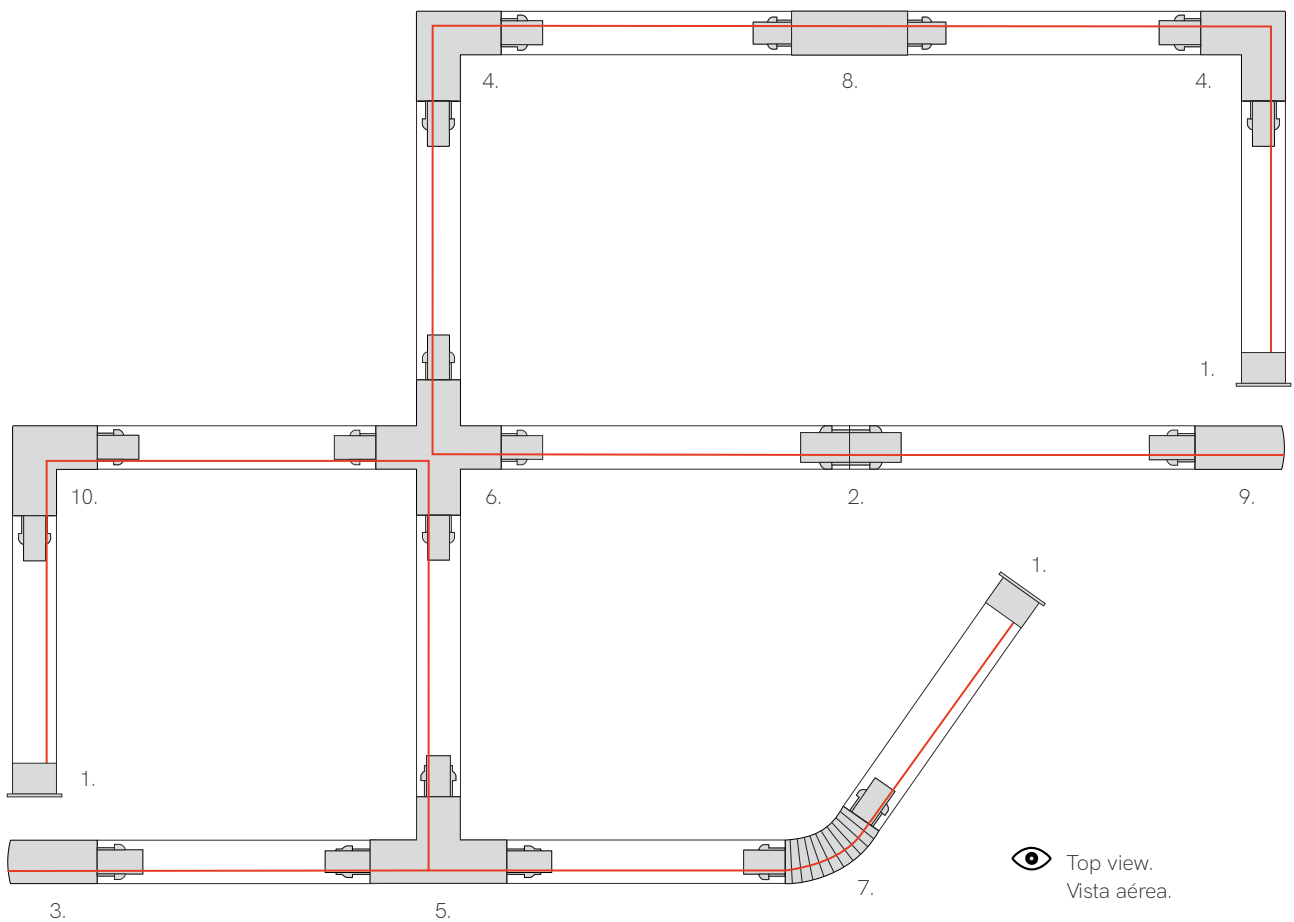

Three phase track surface accessories

● Allows power input

3 YEARS WARRANTY | IP 20