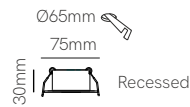

Piccolo base

Technical Information

Power	9,5W	9,5W
Installation	Three Phase Track	Surface / Recessed
Color Temperature	Switch 2.700K / 3.200K / 4.000K	Switch 2.700K / 3.200K / 4.000K
Lumens	1.300 lm	1.300 lm
Material	Aluminium	Aluminium
Finishes	White / Black	White / Black
Code	☐ 4437 ☐ 4438 ☒ Custom RAL	☐ 4833 ☐ 4834 ☒ Custom RAL

ⓘ Consult delivery terms and conditions.
*Surface and recessed base included with Piccolo base.

3 YEARS WARRANTY | 30.000 HOURS | IP 20 | 220/240 VAC | UGR <19 | PF >0,9 | CRI ≥80 | 15°/38°/60° | 50/60 Hz | +50°C / -20°C | CCT SWITCH | AKZO NOBEL | 1/20