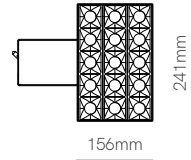

Sono 40W

Sono 60W

*Need Tuya Smart App to work.

Technical Information

Power	40W	60W
Installation	Three Phase Track	Three Phase Track
Color Temperature	Tuya 2.600K - 4.000K	Tuya 2.600K - 4.000K
Lumens	3.130 lm	4.390 lm
Material	Aluminium and polycarbonate	Aluminium and polycarbonate
Finishes	White / Black	White / Black
Code	☐ 4946 ☒ 4947 ☐ Custom RAL	☐ 4950 ☒ 4951 ☐ Custom RAL

Consult delivery terms and conditions.