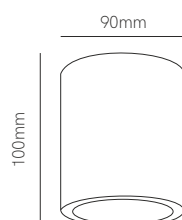

Pulcom surface accessory

*Need Pulcom led (page 348).

Technical Information

Installation	Surface
Material	Polycarbonate
Finishes	White / Black / Wood
Code	☐ 5034 ☐ 5035 ☐ 5036 ☒ Custom RAL

Consult delivery terms and conditions.

3 YEARS WARRANTY | 1/50