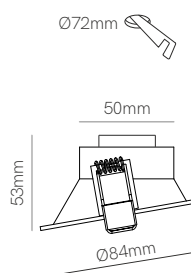

New

Pulsar surface accessory

Pulsar asymmetric trim

Pulsar matt gold trim

*Need Pulsar (page 355).

Technical Information

Installation	Surface	Recessed	Recessed
Material	Aluminium	Aluminium	Aluminium
Finishes	White / Black	White / Black / White-matt gold / Black-matt gold	White-matt gold/Black-matt gold
Code	☐ 5110 ☒ 5111 ☒ Custom RAL	☐ 5059 ☒ 5060 ☒ 5212 New ☒ 5213 New ☒ Custom RAL	☒ 5206 ☒ 5207

1/20

1/50

1/50

ⓘ Consult delivery terms and conditions.

3 YEARS WARRANTY