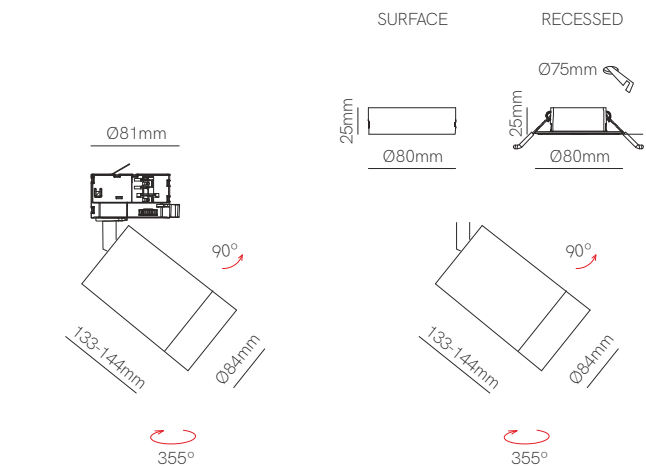

New

Technical Information

Power	25W	25W
Installation	Three Phase Track	Surface / Recessed
Color Temperature	Switch 2.700K / 3.200K / 4.000K	Switch 2.700K / 3.200K / 4.000K
Lumens	1.625 lm	1.625 lm
Material	Aluminium and polycarbonate	Aluminium and polycarbonate
Finishes	White / Black	White / Black
Code	☐ 5221 ☒ 5222	☐ 5224 ☒ 5225

Base version includes surface and recessed base (not mounted).

3 YEARS WARRANTY | 25.000 HOURS | IP 20 | 220/240 VAC | UGR <19 | PF >0,9 | CRI ≥90 | 24° - 60° | 50/60 Hz | +40°C / -20°C | CCT SWITCH | 1/20