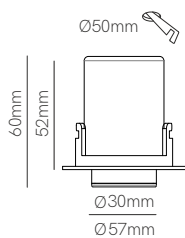

Nano oxo round

Nano oxo square

Technical Information

Power	4W	4W
Installation	Recessed	Recessed
Color Temperature	Switch 2.700K / 3.200K / 4.000K	Switch 2.700K / 3.200K / 4.000K
Lumens	380 lm	380 lm
Material	Aluminium	Aluminium
Finishes	White / Black	White / Black
Code	☐ 4549 ☒ 4551 ☐ Custom RAL	☐ 4550 ☒ 4552 ☐ Custom RAL

ⓘ Consult delivery terms and conditions.

3 YEARS WARRANTY | 30.000 HOURS | → | IP 20 | 220/240 VAC | UGR <19 | PF >0,5 | CRI ≥90 | 45° | 50/60 Hz | | +50°C / -20°C | CCT SWITCH | 1/10/50