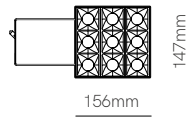

Sono 40W

Sono 60W

*Need Tuya Smart App to work.

Technical Information

Power	40W	60W
Installation	Three Phase Track	Three Phase Track
Color Temperature	Tuya 2.600K - 4.000K	Tuya 2.600K - 4.000K
Lumens	3.130 lm	4.390 lm
Material	Aluminium and polycarbonate	Aluminium and polycarbonate
Finishes	White / Black	White / Black
Code	☐ 4946 ☒ 4947 ☐ Custom RAL	☐ 4950 ☒ 4951 ☐ Custom RAL

Consult delivery terms and conditions.