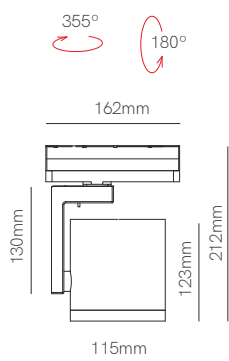

Lena

Technical Information

Power	35W
Installation	Three Phase Track
Color Temperature	Switch 2.700K / 3.200K / 4.000K
Lumens	4.200 lm
Material	Aluminium
Finishes	White / Black

Code	☐ 4449-V2 ☐ 4450-V2 ☒ Custom RAL

ⓘ Consult delivery terms and conditions.

3 YEARS WARRANTY | 30.000 HOURS | → | IP 20 | 220/240 VAC | PF >0,9 | CRI ≥80 | | 15° 38° 60° | 50/60 Hz | +50°C -20°C | CCT SWITCH |