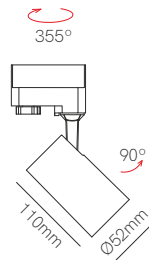

Piccolo base

Technical Information

Power	9,5W	9,5W
Installation	Three Phase Track	Surface / Recessed
Color Temperature	Switch 2.700K / 3.200K / 4.000K	Switch 2.700K / 3.200K / 4.000K
Lumens	1.300 lm	1.300 lm
Material	Aluminium	Aluminium
Finishes	White / Black	White / Black
Code	☐ 4437 ☐ 4438 ☒ Custom RAL	☐ 4833 ☐ 4834 ☒ Custom RAL

ⓘ Consult delivery terms and conditions.
*Surface and recessed base included with Piccolo base.

3 YEARS WARRANTY | 30.000 HOURS | IP 20 | 220/240 VAC | UGR <19 | PF >0,9 | CRI ≥80 | 15°/38°/60° | 50/60 Hz | +50°C / -20°C | CCT SWITCH | AKZO NOBEL | 1/20