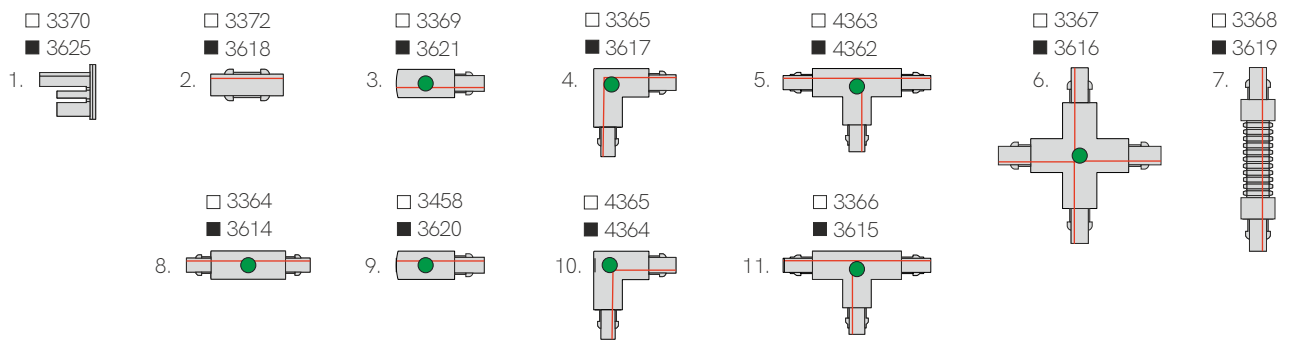

Three phase track surface accessories

● Allows power input

3 YEARS WARRANTY | IP 20