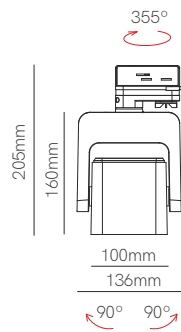

Technical Information

Power	20W	30W	40W
Installation	Three Phase Track	Three Phase Track	Three Phase Track
Color Temperature	Switch 2.700K / 3.200K / 4.000K	Switch 2.700K / 3.200K / 4.000K	3.000K / 4.000K
Lumens	2.300 lm	2.470 lm	4.500 lm / 4.600 lm
Material	Aluminium	Aluminium	Aluminium
Finishes	White / Black	White / Black	White / Black

Code	☐ 4337	☐ 4336-N	☐ 3.000K 4444
	☒ 4339	☒ 4338-N	☐ 4.000K 4445
	Custom RAL	Custom RAL	☒ 3.000K 4447
			☒ 4.000K 4448
			Custom RAL

CRI ≥80 | CCT SWITCH

CRI ≥94 | CCT SWITCH

CRI ≥80

Consult delivery terms and conditions.

3 YEARS WARRANTY | 30.000 HOURS | → | IP 20 | 220/240 VAC | UGR <19 | PF >0,9 | | 15°/24°/40° | 50/60 Hz | +50°C / -20°C | AKZO NOBEL | 1/10