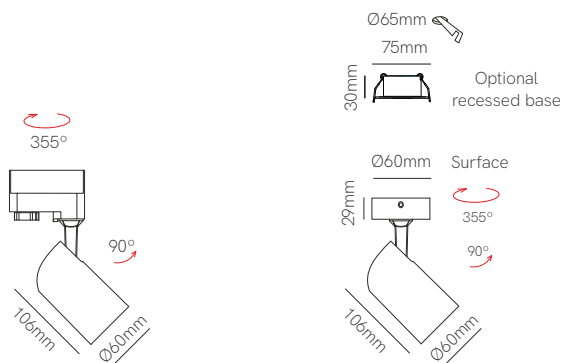

Technical Information

Installation	Three Phase Track	Surface / Recessed
Material	Aluminium	Aluminium
Finishes	White	White
Code	☐ 4435 ☒ Custom RAL	☐ 4433 ☒ Custom RAL

Consult delivery terms and conditions.

Accessories

*GU10 bulbholder included.

5 YEARS WARRANTY | IP 20 | 220/240 VAC | AKZO NOBEL | 1/40