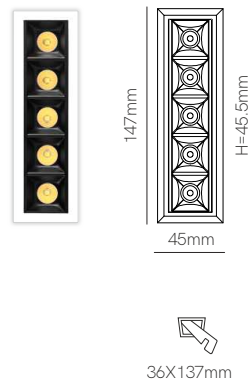

Tram recessed 5

*Need Tuya Smart App to work.

Technical Information

Power	6W	10W
Installation	Recessed	Recessed
Color Temperature	Tuya 2.700K - 6.000K	Tuya 2.700K - 6.000K
Lumens	220 lm	500 lm
Material	Aluminium	Aluminium
Finishes	White / Black	White / Black
Code	☐ 4731 ☒ 4732	☐ 4733 ☒ 4734

Accessories

Gateway Wifi 4956 ☐

*See page 8 for Gateway additional info.

3 YEARS WARRANTY | 30.000 HOURS | IP 20 | 220/240 VAC | UGR <14 | PF >0,9 | CRI ≥90 | 30° | 50/60 Hz | IK06 | | +40°C / -10°C |