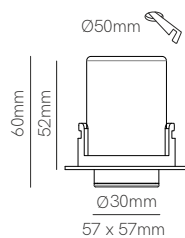

Nano oxo round

Nano oxo square

Technical Information

Power	4W	4W
Installation	Recessed	Recessed
Color Temperature	Switch 2.700K / 3.200K / 4.000K	Switch 2.700K / 3.200K / 4.000K
Lumens	380 lm	380 lm
Material	Aluminium	Aluminium
Finishes	White / Black	White / Black
Code	☐ 4549 ☒ 4551 ☐ Custom RAL	☐ 4550 ☒ 4552 ☐ Custom RAL

ⓘ Consult delivery terms and conditions.

3 YEARS WARRANTY | 30.000 HOURS | → | IP 20 | 220/240 VAC | UGR <19 | PF >0,5 | CRI ≥90 | 45° | 50/60 Hz | | +50°C / -20°C | CCT SWITCH | 1/10/50