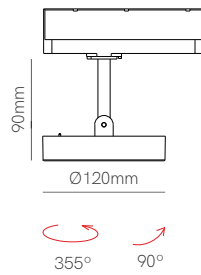

New

Cookie three phase track

Technical Information

Power	12W
Installation	Three Phase Track
Color Temperature	Switch 2.700K / 3.200K / 4.000K
Lumens	985 lm
Material	Aluminium
Finishes	White / Black
Code	☐ 5179 ☐ 5180

3 YEARS WARRANTY | 30.000 HOURS | IP 20 | 220/240 VAC | UGR <19 | PF >0,9 | CRI ≥90 | 38° | 50/60 Hz | TRIAC DIMM | +40°C / -20°C | CCT SWITCH | 1/20