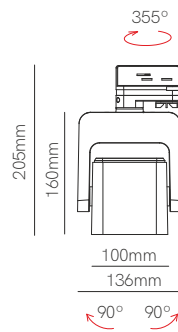

Technical Information

Power	20W	30W	40W
Installation	Three Phase Track	Three Phase Track	Three Phase Track
Color Temperature	Switch 2.700K / 3.200K / 4.000K	Switch 2.700K / 3.200K / 4.000K	3.000K / 4.000K
Lumens	2.300 lm	2.470 lm	4.500 lm / 4.600 lm
Material	Aluminium	Aluminium	Aluminium
Finishes	White / Black	White / Black	White / Black

Code	☐ 4337	☐ 4336-N	☐ 3.000K 4444
	☒ 4339	☒ 4338-N	☐ 4.000K 4445
	Custom RAL	Custom RAL	☒ 3.000K 4447
			☒ 4.000K 4448
			Custom RAL

CRI ≥80 | CCT SWITCH

CRI ≥94 | CCT SWITCH

CRI ≥80

Consult delivery terms and conditions.

3 YEARS WARRANTY | 30.000 HOURS | → | IP 20 | 220/240 VAC | UGR <19 | PF >0,9 | | 15°/24°/40° | 50/60 Hz | +50°C / -20°C | AKZO NOBEL | 1/10