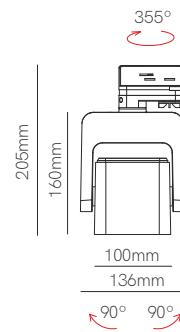

Technical Information

Power	20W	30W	40W
Installation	Three Phase Track	Three Phase Track	Three Phase Track
Color Temperature	Switch 2.700K / 3.200K / 4.000K	Switch 2.700K / 3.200K / 4.000K	3.000K / 4.000K
Lumens	2.300 lm	2.470 lm	4.500 lm / 4.600 lm
Material	Aluminium	Aluminium	Aluminium
Finishes	White / Black	White / Black	White / Black

Code	☐ 4337	☐ 4336-N	☐ 3.000K 4444
	☒ 4339	☒ 4338-N	☐ 4.000K 4445
	Custom RAL	Custom RAL	☒ 3.000K 4447
			☒ 4.000K 4448
			Custom RAL

CRI ≥80 | CCT SWITCH

CRI ≥94 | CCT SWITCH

CRI ≥80

Consult delivery terms and conditions.

3 YEARS WARRANTY | 30.000 HOURS | → | IP 20 | 220/240 VAC | UGR <19 | PF >0,9 | | 15°/24°/40° | 50/60 Hz | +50°C / -20°C | AKZO NOBEL | 1/10