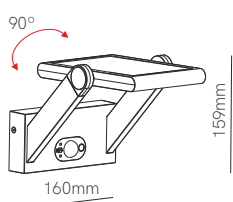

Proa

Technical Information

Power	1,6W
Installation	Surface
Color Temperature	4.000K
Lumens	150 lm
Material	Aluminium
Finishes	White / Black
Code	☐ 3531 ☒ 3532

3 YEARS WARRANTY BATTERY 2-YEARS | 20.000 HOURS | 5-6 HOURS | 15% 100% 10H. 2-3H. | 2.200 mAh | IP 54 | CRI ≥80 | 120° | IK08 | +45°C -25°C | PIR SENSOR | ON OFF | 8 sec 8 min | 1/6