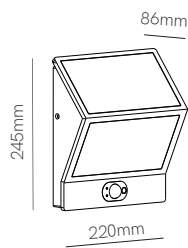

Egna

Technical Information

Power	3W
Installation	Surface
Color Temperature	4.000K
Lumens	250 lm
Material	Aluminium
Finishes	White / Black
Code	☐ 3587 ☐ 3592

3 YEARS WARRANTY BATTERY 2-YEARS | 25.000 HOURS | 5-6 HOURS | 11% 20H. 100% 2-3H. | 4.500 mAh | IP 54 | CRI ≥80 | 120° | IK08 | +45°C -25°C | PIR SENSOR | ON OFF | 1/8