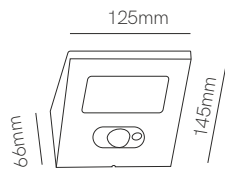

Iris

Technical Information

Power	2,5W
Installation	Surface
Color Temperature	4.000K
Lumens	174 lm
Material	Aluminium
Finishes	White / Black
Code	☐ 3496 ☒ 3497