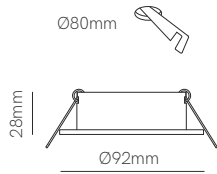

ⓘ Consult delivery terms and conditions.

3 YEARS WARRANTY | IP 20

One recessed

One surface

\*GU10 Bulbholder included, except 258226C.

Technical Information

Installation	Recessed	Surface
Material	Aluminium	Aluminium
Finishes	White / Black / Brushed alumin.	White / Black
Bulbholder	50mm GU10	50mm GU10
Code	<input type="checkbox"/> 4478 <input type="checkbox"/> 4479 <input type="checkbox"/> 258226C <input checked="" type="checkbox"/> Custom RAL <input checked="" type="checkbox"/> Electrolytic Plating	<input type="checkbox"/> 4480 <input type="checkbox"/> 4481 <input checked="" type="checkbox"/> Custom RAL <input checked="" type="checkbox"/> Electrolytic Plating