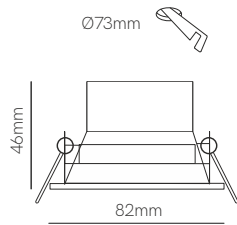

Consult delivery terms and conditions.

3 YEARS WARRANTY | IP 65 | 1/50

New

New

Luk round IP20

Luk round IP65

Luk square IP65

\*IP20 includes GU10 Bulbholder, IP65 includes G5.3 Bulbholder.