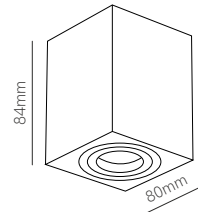

Zio recessed

Zio surface

*GU10 Bulbholder included, except 257226C.

Technical Information

Installation	Recessed	Surface
Material	Aluminium	Aluminium
Finishes	White / Black / Brushed alumin.	White / Black
Bulbholder	50mm GU10	50mm GU10
Code	☐ 4476 ☒ 4477 ☒ 257226C ☒ Custom RAL ☒ Electrolytic Plating	☐ 4482 ☒ 4483 ☒ Custom RAL ☒ Electrolytic Plating

1/50

1/20

ⓘ Consult delivery terms and conditions.

3 YEARS WARRANTY | IP 20