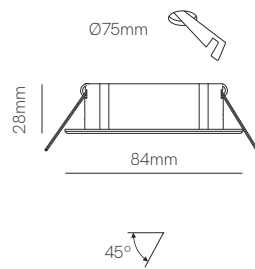

Eclipse

*G5.3 Bulbholder included.

Technical Information

Installation	Recessed
Material	Aluminium
Finishes	White / Gray / Brushed chrome
Bulbholder	50mm G5.3

Code	☐ 222232
	☐ 222230
	☐ 222238
	☒ Custom RAL

Consult delivery terms and conditions.

Accessories

Bulbholder GU10

301182 ☐

3 YEARS WARRANTY | IP 20 | 1/50