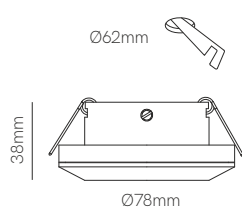

Bathroom

*G5.3 Bulbholder included.

Technical Information

Installation	Recessed
Material	Aluminium
Finishes	White / Brushed aluminium
Bulbholder	50mm G5.3
Code	☐ 223232
	☐ 223233

3 YEARS WARRANTY | IP 44 | 1/50