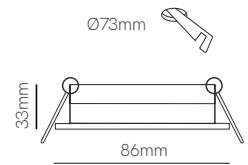

New

New

Luk round IP20

Luk round IP65

Luk square IP65

*IP20 includes GU10 Bulbholder, IP65 includes G5.3 Bulbholder.

Technical Information

Installation	Recessed	Recessed	Recessed
Material	Aluminium	Aluminium	Aluminium
Finishes	White / Black	White / Black	White / Black
Bulbholder	50mm GU10	50mm GU10	50mm GU10
Code	☐ 4758 ☐ 4759 ☒ Custom RAL ☒ Electrolytic Plating	☐ 5214 ☐ 5215 ☒ Custom RAL ☒ Electrolytic Plating	☐ 5216 ☐ 5217 ☒ Custom RAL ☒ Electrolytic Plating
	IP 20	IP 65	IP 65

Consult delivery terms and conditions.