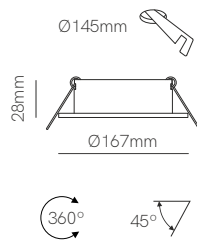

# Rings

**BENEITO FAURE**  
passion for led light

Avant round

Avant square

Avant surface round

\*GU10 Bulbholder included.

Technical Information

Installation	Recessed	Recessed	Surface
Material	Aluminium	Aluminium	Aluminium
Finishes	White / Black	White / Black	White / Black
Bulbholder	111mm GU10	111mm GU10	111mm GU10
Code	<input type="checkbox"/> 4486 <input type="checkbox"/> 4487 <input type="radio"/> Custom RAL <input type="radio"/> Electrolytic Plating	<input type="checkbox"/> 4484 <input type="checkbox"/> 4485 <input type="radio"/> Custom RAL <input type="radio"/> Electrolytic Plating	<input type="checkbox"/> 4933 <input type="checkbox"/> 4934 <input type="radio"/> Custom RAL <input type="radio"/> Electrolytic Plating
	1/20	1/20	1/10