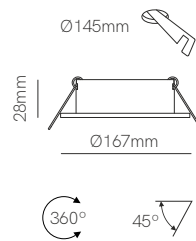

# Rings

**BENEITO FAURE**  
passion for led light

Avant round

Avant square

Avant surface round

\*GU10 Bulbholder included.

Technical Information

Installation	Recessed	Recessed	Surface
Material	Aluminium	Aluminium	Aluminium
Finishes	White / Black	White / Black	White / Black
Bulbholder	111mm GU10	111mm GU10	111mm GU10
Code	<input type="checkbox"/> 4486 <input type="checkbox"/> 4487 <input type="radio"/> Custom RAL <input type="radio"/> Electrolytic Plating	<input type="checkbox"/> 4484 <input type="checkbox"/> 4485 <input type="radio"/> Custom RAL <input type="radio"/> Electrolytic Plating	<input type="checkbox"/> 4933 <input type="checkbox"/> 4934 <input type="radio"/> Custom RAL <input type="radio"/> Electrolytic Plating
	1/20	1/20	1/10