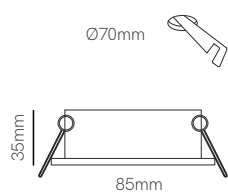

Rok

*G5.3 Bulbholder included.

Technical Information

Installation	Recessed
Material	Aluminium
Finishes	White / Black / Brushed chrome
Bulbholder	50mm G5.3
Code	☐ 4755 ☐ 4756 ☐ 4757 ☒ Custom RAL ☒ Electrolytic Plating

Consult delivery terms and conditions.

3 YEARS WARRANTY | IP 65 | 1/50