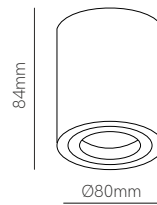

ⓘ Consult delivery terms and conditions.

3 YEARS WARRANTY | IP 20

One recessed

One surface

\*GU10 Bulbholder included, except 258226C.

Technical Information

Installation	Recessed	Surface
Material	Aluminium	Aluminium
Finishes	White / Black / Brushed alumin.	White / Black
Bulbholder	50mm GU10	50mm GU10
Code	<input type="checkbox"/> 4478 <input type="checkbox"/> 4479 <input type="checkbox"/> 258226C <input checked="" type="checkbox"/> Custom RAL <input checked="" type="checkbox"/> Electrolytic Plating	<input type="checkbox"/> 4480 <input type="checkbox"/> 4481 <input checked="" type="checkbox"/> Custom RAL <input checked="" type="checkbox"/> Electrolytic Plating