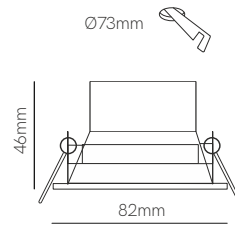

New

New

Luk round IP20

Luk round IP65

Luk square IP65

*IP20 includes GU10 Bulbholder, IP65 includes G5.3 Bulbholder.

Technical Information

Installation	Recessed	Recessed	Recessed
Material	Aluminium	Aluminium	Aluminium
Finishes	White / Black	White / Black	White / Black
Bulbholder	50mm GU10	50mm GU10	50mm GU10
Code	☐ 4758 ☐ 4759 ☒ Custom RAL ☒ Electrolytic Plating	☐ 5214 ☐ 5215 ☒ Custom RAL ☒ Electrolytic Plating	☐ 5216 ☐ 5217 ☒ Custom RAL ☒ Electrolytic Plating
	IP 20	IP 65	IP 65

Consult delivery terms and conditions.