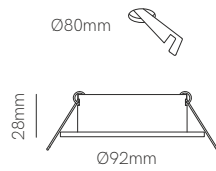

Zio recessed

Zio surface

*GU10 Bulbholder included, except 257226C.

Technical Information

Installation	Recessed	Surface
Material	Aluminium	Aluminium
Finishes	White / Black / Brushed alumin.	White / Black
Bulbholder	50mm GU10	50mm GU10
Code	☐ 4476 ☒ 4477 ☒ 257226C ☒ Custom RAL ☒ Electrolytic Plating	☐ 4482 ☒ 4483 ☒ Custom RAL ☒ Electrolytic Plating

1/50

1/20

ⓘ Consult delivery terms and conditions.

3 YEARS WARRANTY | IP 20