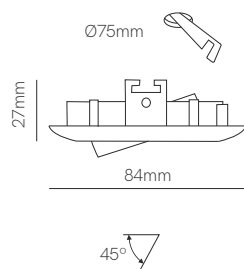

### Accessories

Bulbholder GU10

301182

3 YEARS WARRANTY | IP 20 | 1/50

---

 Basculante

\*G5.3 Bulbholder included.

---