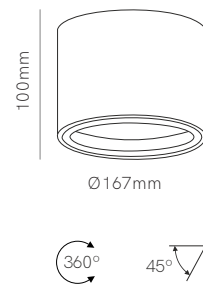

*GU10 Bulbholder included.

Technical Information

Installation	Recessed	Recessed	Surface
Material	Aluminium	Aluminium	Aluminium
Finishes	White / Black	White / Black	White / Black
Bulbholder	111mm GU10	111mm GU10	111mm GU10
Code	☐ 4486 ☐ 4487 ☐ Custom RAL ☐ Electrolytic Plating	☐ 4484 ☐ 4485 ☐ Custom RAL ☐ Electrolytic Plating	☐ 4933 ☐ 4934 ☐ Custom RAL ☐ Electrolytic Plating
	1/20	1/20	1/10

ⓘ Consult delivery terms and conditions.

3 YEARS WARRANTY | IP 20