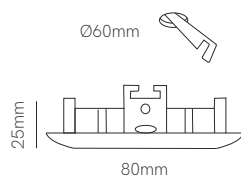

 Consult delivery terms and conditions.

---

 Accessories

Bulbholder GU10

301182

3 YEARS WARRANTY | IP 20 | 1/50

---

**Fijo**