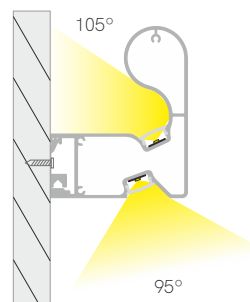

New

Box 98 railing

Compatible led strips p. 294.

Technical Information

Max. power	2x15W/m
Installation	Surface / railing
Material	Aluminium
Finishes	Black / White
Code	☐ 98121 ☒ 98122 ☒ Custom RAL

ⓘ Consult delivery terms and conditions.

Accessories

Diffuser PC
Opal 70%
98440

End Cap
☐ 98621
☒ 98622

3 YEARS WARRANTY | IP 20 | 2m Max AL 6063