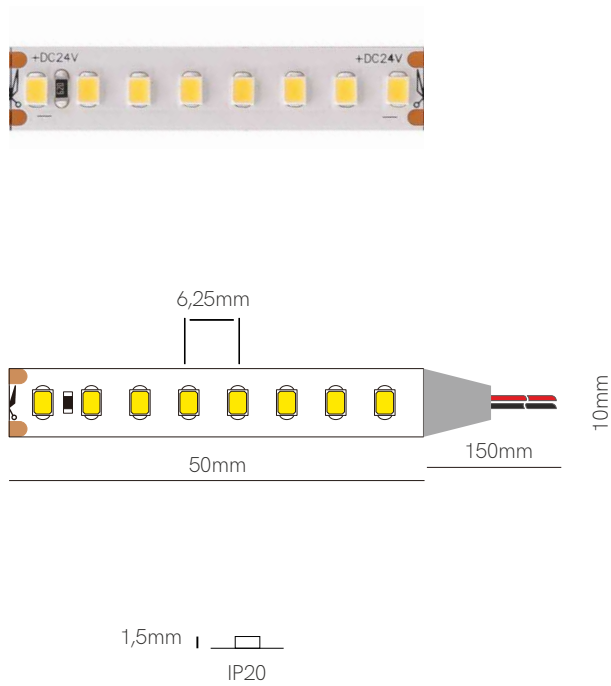

New

Fine 48

Compatible profiles p. 294.

Technical Information

V / A / W

24V / 0,2A / 5W/m

Code	Lumens/w	Lumens/m	CCT	IP
48220	110 lm/w	550 lm/m	2200K	IP20
48270	120 lm/w	600 lm/m	2700K	IP20
48300	130 lm/w	650 lm/m	3000K	IP20
48400	135 lm/w	675 lm/m	4000K	IP20

Accessories

Joint
13,8x11,55x3,9mm
20220

Joint
13,55x11,67x4,7mm
20120

Joint
15,4x11,5x5,7mm
20991

Joint
21,6x11,5x5,7mm
20999

*Available in reel of 10 meters.

Accessories pages 282-293.

5 YEARS WARRANTY | 5 W/m | 160 LED/m | CRI ≥90 | III | 24 VDC | 50mm | | 2835