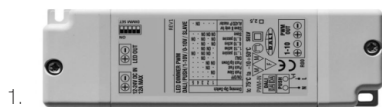

Control Dali Push

	Code	Version	Power Max	VDC IN	Size
1.	22490	☐ Controller PWM Dali Push 1-10V	12A	12-24-48 VDC	155x51x26mm
2.	22499	☐ Controller PWM Dali Push 1-10V	5A	12-24-48 VDC	132x22x20mm

3 YEARS WARRANTY | IP 20