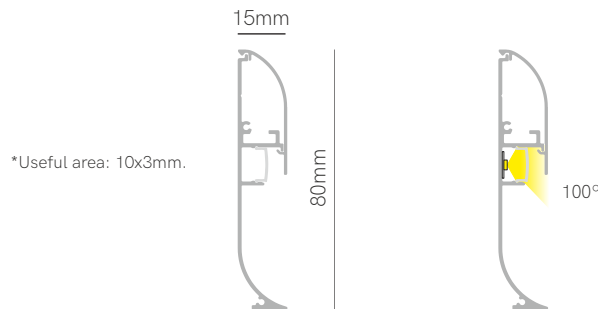

New

Box 65

Compatible led strips p. 294.

Technical Information

Max. power	12W/m
Installation	Surface / skirting
Material	Aluminium
Finishes	White / Black / Aluminium
Code	☐ 65121 ☒ 65122 ☐ 65119 ☒ Custom RAL ☒ Electrolytic Plating

ⓘ Consult delivery terms and conditions.

Accessories

Diffuser PC Opal 70% ☐ 65440	End Cap ☐ 65621 ☒ 65622 ☐ 65623	90° outside connector ☐ 65221 ☒ 65222 ☐ 65223	90° inside connector ☐ 65331 ☒ 65332 ☐ 65333	Joint 180° Metallic ☒ 65550

3 YEARS WARRANTY | IP 20 | 2m Max | AL 6063