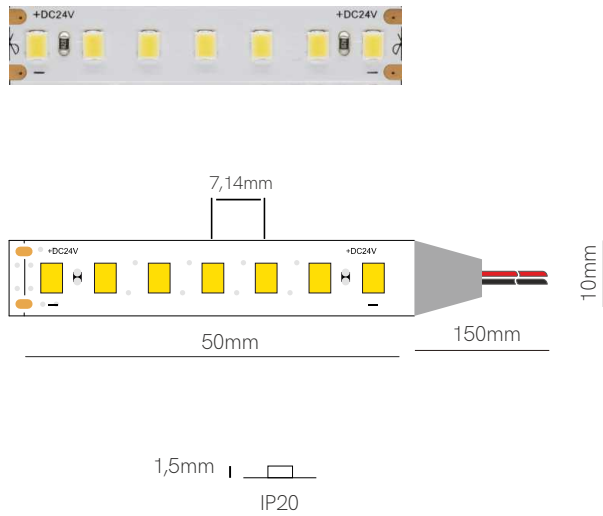

Accessories

*Available in reel of 5 or 50 meters. Accessories pages 282-293.

3 YEARS WARRANTY | 15 W/m | 112 LED/m | | CRI ≥80 | 220/240 VAC | 125mm | TRIAC DIMM | 2835

Fine 44

Compatible profiles p. 294.