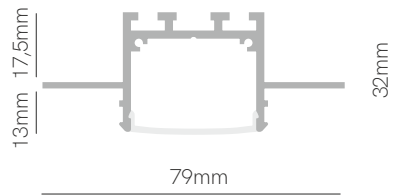

Box 37

40mm x L

*Useful area: 23x20mm.

Compatible led strips p. 294.

Technical Information

Max. power	40W/m
Installation	Trimless
Material	Aluminium
Finishes	White
Code	☐ 37121
	☒ Custom RAL
	☒ Electrolytic Plating

ⓘ Consult delivery terms and conditions.

Accessories

Diffuser PC
Opal 70%
☐ 37480

End Cap
☐ 37621

3 YEARS WARRANTY | IP 40 | | 2m Max | AL 6063