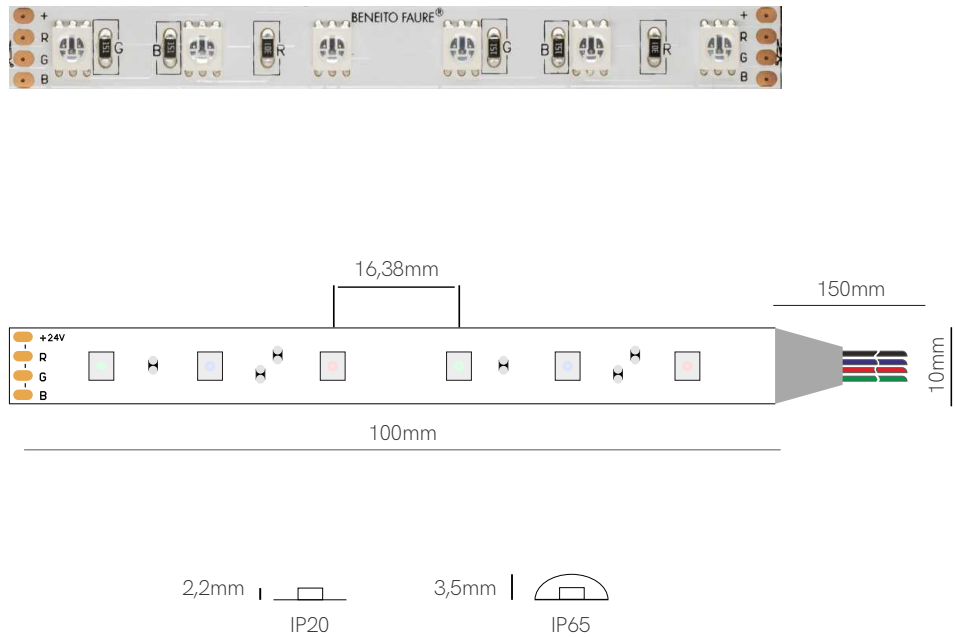

Fine 46

Compatible profiles p. 294.

Technical Information

V / A / W 24V / 0,6A / 14,4W/m

Code	Code	Lumens/w	Lumens/m	CCT	IP
46460	46460	38 lm/w	547 lm/m	RGB	IP20
46465	46465	41 lm/w	590 lm/m	RGB	IP65

Accessories

- End Cap
  20635
- End Cap
  20625
- Joint
  13,54x11,7x4,1mm
  20240
- Joint
  13,56x13,46x4,7mm
  20140
- Joint
  24,3x14,6x7,68mm
  20245
- Joint
  24,3x14,6x7,68mm
  20145

*Available in reel of 5 or 25 meters. Accessories pages 282-293.

5 YEARS WARRANTY | 14,4 W/m | 60 LED/m | 24 VDC | III | 50mm | 5050