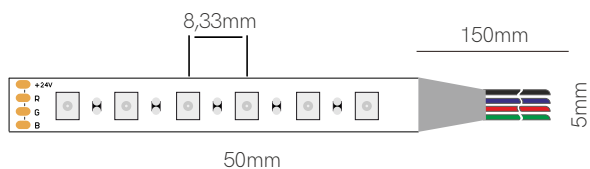

Code	Code	Lumens/w	Lumens/m	CCT	IP
	43430	90 lm/w	1.728 lm/m	RGB	IP20

*Available in reel of 5 meters.

Accessories pages 282-293.

3 YEARS WARRANTY | 19,2 W/m | 240 LED/m | 24 VDC | | 25mm | 3535

Fine 50

 +   Compatible profiles p. 294.