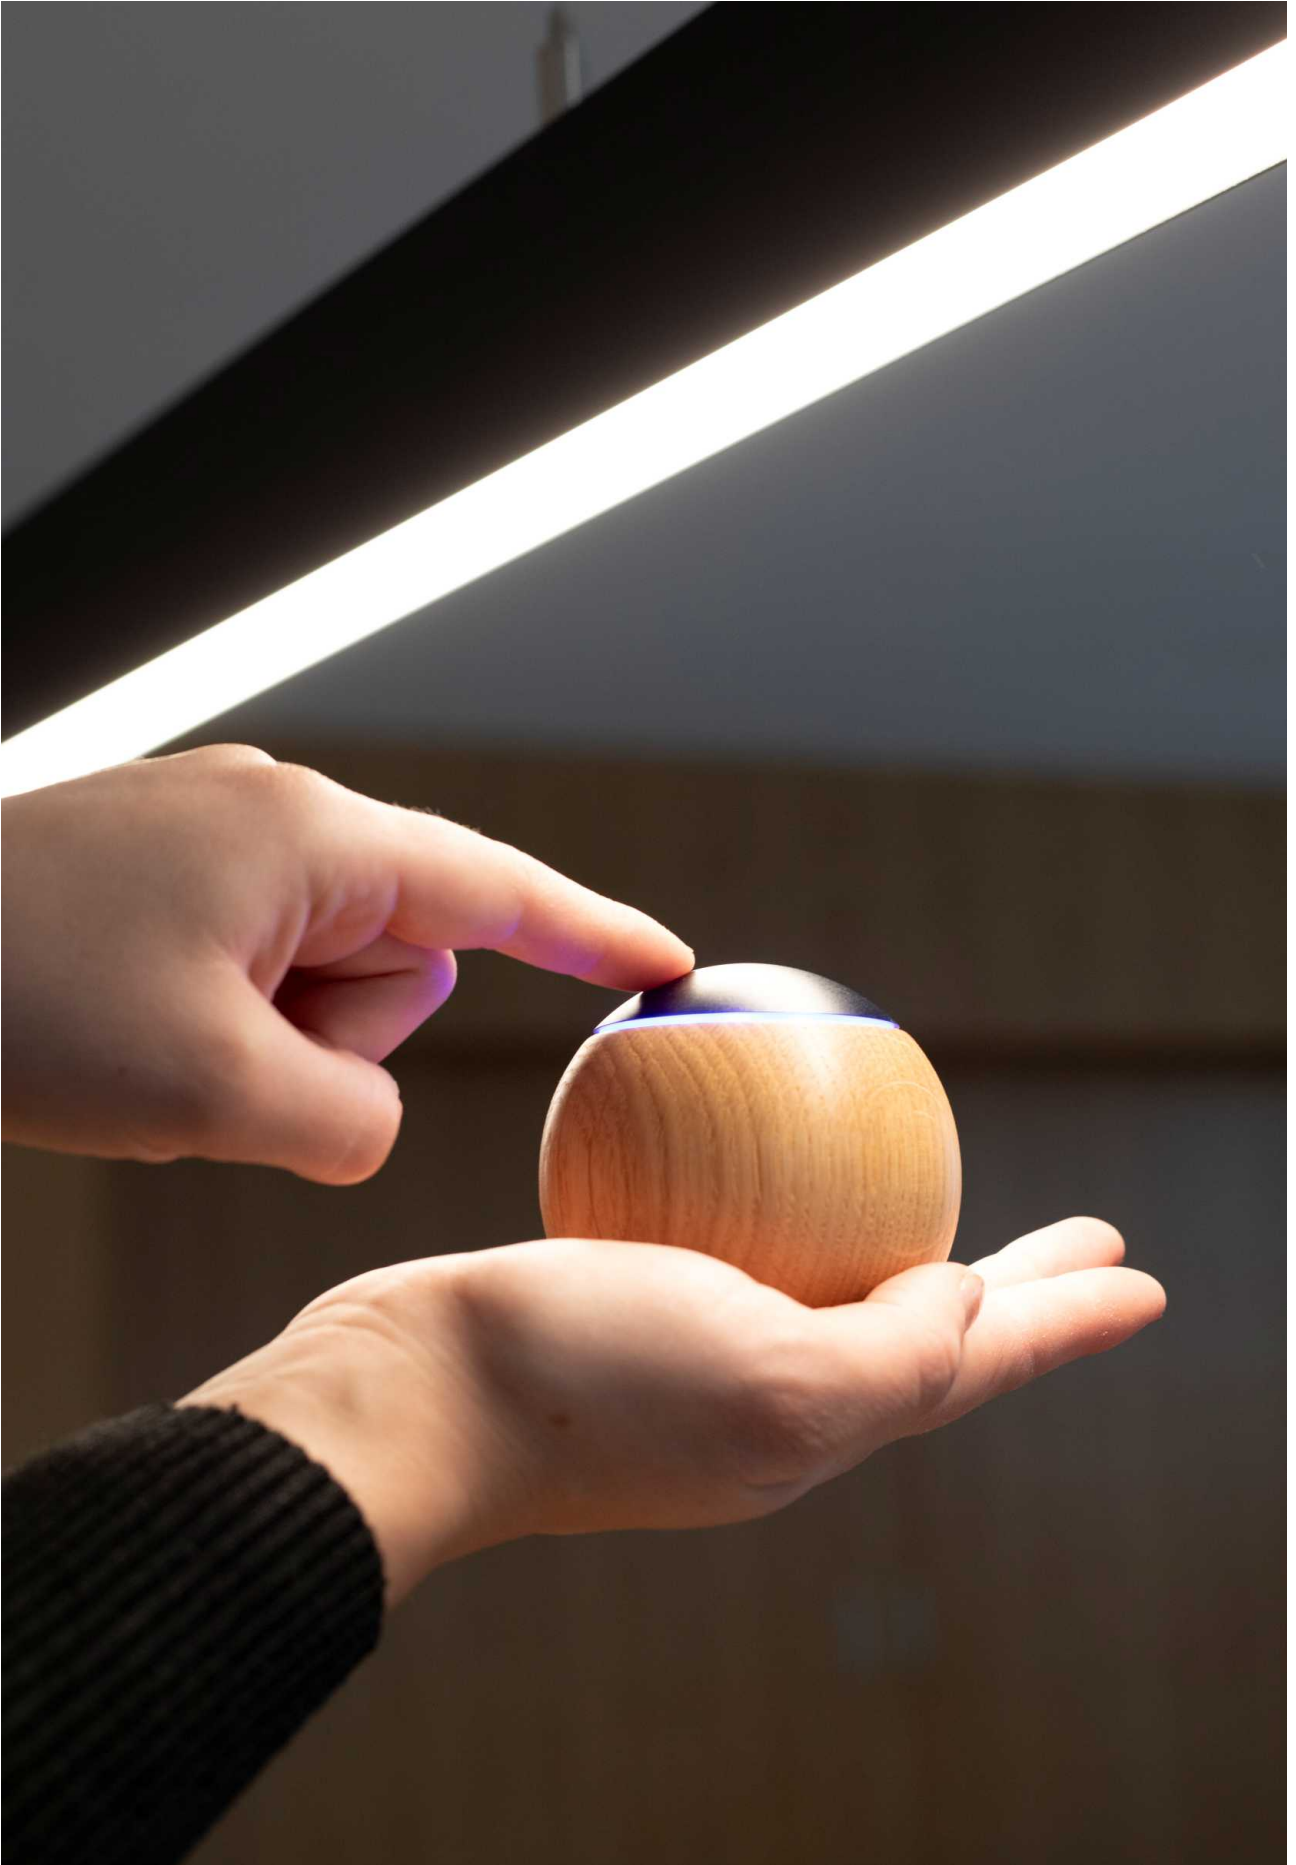

3 YEARS WARRANTY | IP 20

Control Casambi

	Code	Version	Power Max	VDC IN	Size
1.	59682	New Touch Dimmer Casambi 4C Oak/Black	-	-	Ø73x62mm
2.	59689	New Touch Dimmer Casambi 4C Oak/Silver	-	-	Ø73x62mm
3.	59182	New Touch Dimmer Casambi 4C Mahogany/Black	-	-	Ø73x62mm
4.	59189	New Touch Dimmer Casambi 4C Mahogany/Silver	-	-	Ø73x62mm
5.	59112	New Wall touch panel Black	-	-	146x90x24mm
6.	57241	Xpress Casambi White	-	-	90x90x12mm
7.	57242	Xpress Casambi Black	-	-	90x90x12mm
8.	59121	New Wall switch batteryfree 2C White	-	-	81x81x14mm
9.	59122	New Wall switch batteryfree 2C Anthracite	-	-	81x81x14mm
10.	59141	New Wall switch batteryfree 4C White	-	-	81x81x14mm
11.	59142	New Wall switch batteryfree 4C Anthracite	-	-	81x81x14mm