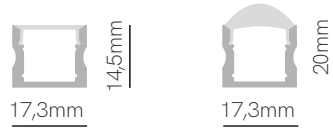

Box 18

*Useful area: 12x10mm.

Compatible led strips p. 294.

Technical Information

Max. power	20W/m
Installation	Surface
Material	Aluminium
Finishes	White / Black / Aluminium
Code	☐ 18121 ☐ 18122 ☐ 18119 ☒ Custom RAL ☒ Electrolytic Plating

ⓘ Consult delivery terms and conditions.

Accessories

Diffuser PC Transp. 90%	Diffuser PC Opal 70%	Diffuser PC Black 50%	Diffuser Silicone	End Cap	End Cap	Diffuser PC Optic 60°	End Cap 60°	End Cap 60°	Clip Metallic	Clip Rotable	Clip PC
20450	20440	20472	Opal 60%	18631	18621	Transp. 90%	18651	18661	20330	Metallic	20380
			20469	18632	18622	20430	18652	18662		Metallic	20382
			20469-15	18633	18623		18653	18663		20350	

3 YEARS WARRANTY | IP 20 | | 2m Max | AL 6063