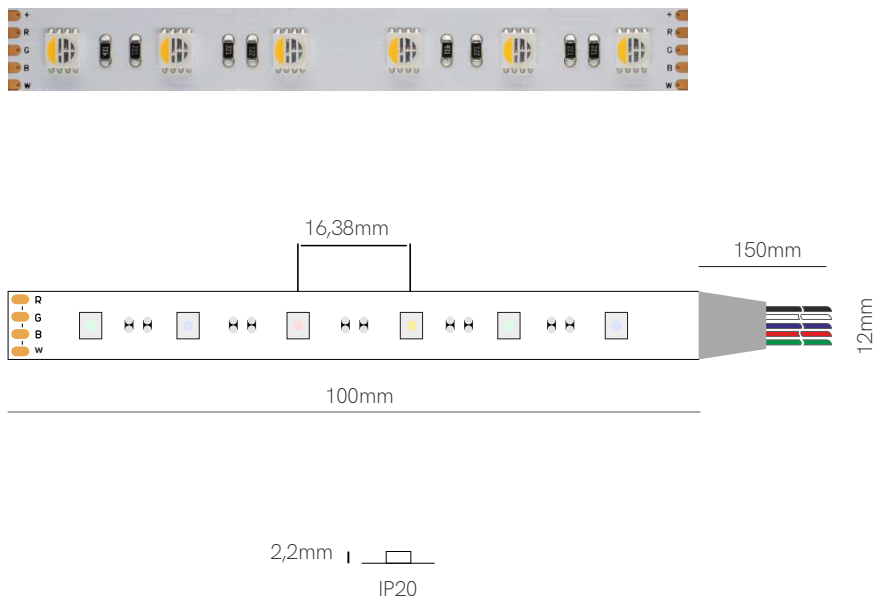

Joint 20066

Joint 20266

*Available in reel of 5 meters.

Accessories pages 282-293.

5 YEARS WARRANTY | 20 W/m | 840 LED/m | 24 VDC | III | 33mm | CSP

Fine 47

 +   Compatible profiles p. 294.

Technical Information