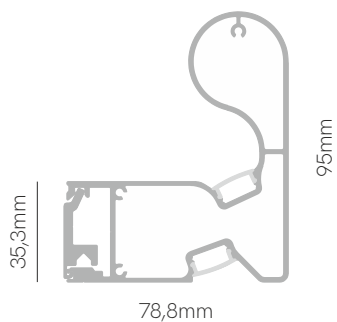

New

Box 98 railing

Compatible led strips p. 294.

Technical Information

Max. power	2x15W/m
Installation	Surface / railing
Material	Aluminium
Finishes	Black / White
Code	☐ 98121 ☒ 98122 ☒ Custom RAL

ⓘ Consult delivery terms and conditions.

Accessories

Diffuser PC
Opal 70%
98440

End Cap
☐ 98621
☒ 98622

3 YEARS WARRANTY | IP 20 | 2m Max AL 6063