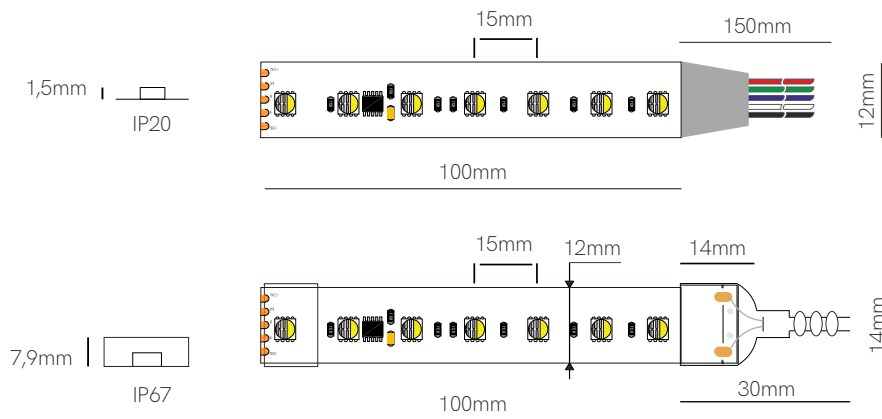

New

Fine DMX-5

Compatible profiles p. 294.

Technical Information

V / A / W	24V / 0,7A / 17W/m
IC	SM18512PS (10px/m)

Code	Lumen/w	Lumen/m	CCT	IP
DM5470	50 lm/w	861 lm/m	RGB-W 3.000K	IP20
DM5477	50 lm/w	861 lm/m	RGB-W 3.000K	IP67

Accessories

End Cap 32635   End Cap 32625

*Available in reel of 5 meters.
Accessories pages 282-293.

3 YEARS WARRANTY | 12 W/m | 70 LED/m | III | 24 VDC | 100mm | ✂ | DMX | 5050