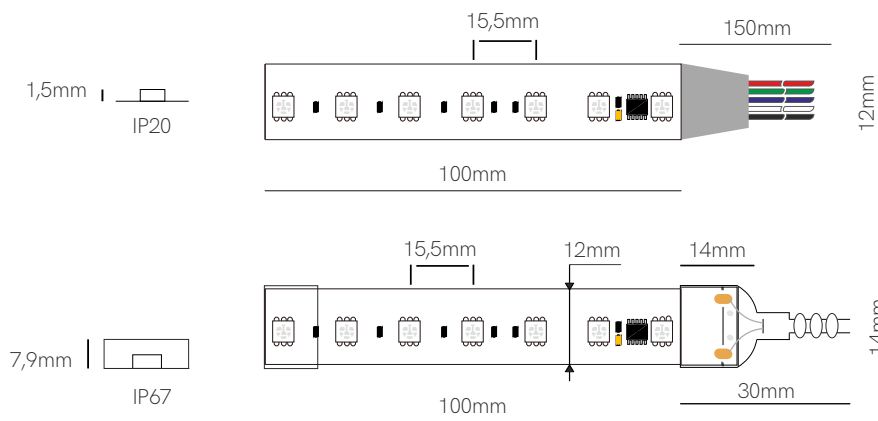

*Available in reel of 5 meters. Accessories pages 282-293.

5 YEARS WARRANTY | 20 W/m | 168 LED/m | 24 VDC | 83,3mm | SPI | 5050

New

Fine DMX-4

+ Compatible profiles p. 294.

Technical Information

V / A / W	24V / 0,5A / 12W/m
IC	SM18512PS (10px/m)