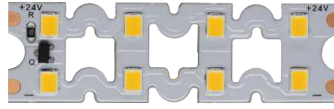

Fine 56

+ Compatible profiles p. 294.

Technical Information

V / A / W 24V / 0,91A / 22W/m

Code	Lumens/w	Lumens/m	CCT	IP
56270	155 lm/w	3.410 lm/m	2700K	IP20
56300	160 lm/w	3.520 lm/m	3000K	IP20
56400	170 lm/w	3.740 lm/m	4000K	IP20
56360	130 lm/w	2.860 lm/m	CCT	IP20

*Available in reel of 5 meters.

Accessories pages 282-293.