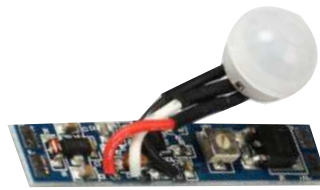

Control Driver RF / Push New

Code	Version	Power Max	VDC IN	Size
1. 22911 ☐	Controller 4CH RF Push	3-45 VDC/150-500mA	12-48V	139x36x11mm
2. 22974 ☐	Controller 4CH RF Push	3-45 VDC/350-1.200mA	12-48V	138x50x22mm

1.

2.

3.

4.

Motion Sensor

Code	Version	Power Max	VDC IN	Size
1. 85993 ☒	Mini Sensor Mono PWM	6A	12-24 VDC	55x10mm
2. 85263 ☒	Mini Sensor CCT PWM	2Cx4A	12-24 VDC	55x10mm
3. 85183 ☒	Motion Sensor Pir	8A	12-24 VDC	55x10mm
4. 85332 ☐	Motion Sensor Surface Pir	4A	12-24 VDC	45x62mm

1.

2.
3.

4.

5.
6.

Motion Sensor

Code	Version	Power Max	VDC IN	Size
1. 85220 ☐	Sensor Pir Double Surface hand/door	4A	12-24 VDC	12x12mm
2. 85120 ☐	Sensor Simple Surface door	4A	12-24 VDC	12x12mm
3. 85420 ☐ New	Sensor Simple Surface hand	4A	12-24 VDC	12x12mm
4. 85626 ☐	Sensor Pir Double Recessed hand/door	4A	12-24 VDC	14x18mm
5. 85336 ☐	Sensor Simple Recessed door	4A	12-24 VDC	14x18mm
6. 85330 ☐ New	Sensor Simple Recessed hand	4A	12-24 VDC	14x18mm

3 YEARS WARRANTY | IP 20