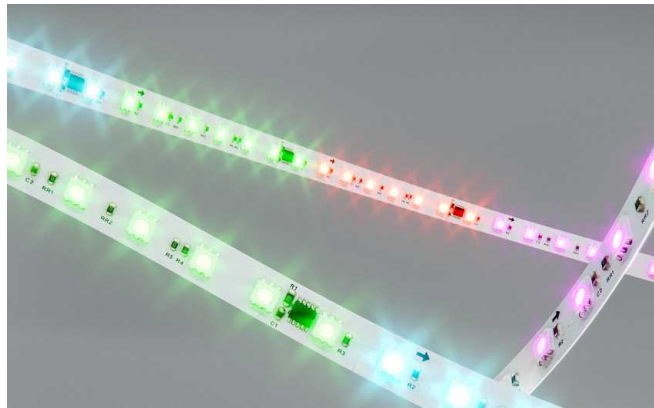

New

Fine DMX-4

+ Compatible profiles p. 294.

Technical Information

V / A / W	24V / 0,5A / 12W/m
IC	SM18512PS (10px/m)

Code	Lumen/w	Lumen/m	CCT	IP
DM4430	42 lm/w	503 lm/m		IP20
DM4437	42 lm/w	503 lm/m		IP67

Accessories

End Cap
32635

End Cap
32625

*Available in reel of 5 meters.
Accessories pages 282-293.

|
|
|
|
|
|
|
|