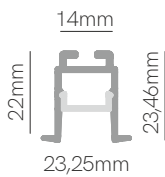

New

Box 95

*Useful area: 12x3mm.

Compatible led strips p. 294.

Technical Information

Max. power	22W/m
Installation	Recessed
Material	Aluminium
Finishes	White / Black / Aluminium

Code	☐ 95121
	☒ 95122
	☐ 95119
	Custom RAL
	Electrolytic Plating

Consult delivery terms and conditions.

Accessories

Opal Prismatic
75440

End Cap
95631
95632
95633

End Cap
95621
95622
95623

Clip Metallic
24710

3 YEARS WARRANTY | IP 20 | | 2m Max | AL 6063