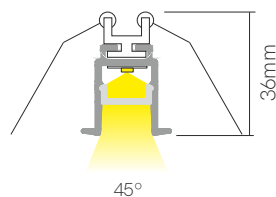

New

Box 95

*Useful area: 12x3mm.

Compatible led strips p. 294.

Technical Information

Max. power	22W/m
Installation	Recessed
Material	Aluminium
Finishes	White / Black / Aluminium

Code	☐ 95121
	☒ 95122
	☐ 95119
	Custom RAL
	Electrolytic Plating

Consult delivery terms and conditions.

Accessories

Opal Prismatic
75440

End Cap
95631
95632
95633

End Cap
95621
95622
95623

Clip Metallic
24710

3 YEARS WARRANTY | IP 20 | | 2m Max | AL 6063