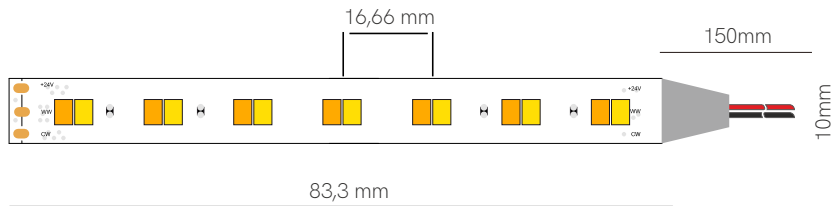

Fine 42

Compatible profiles p. 294.

Technical Information

V / A / W   24V / 0,8A / 19,2W/m

Code	Code	Lumens/w	Lumens/m	CCT	IP
	42360	90 lm/w	1.728 lm/m	1.800-4.000K	IP20
	42365	90 lm/w	1.728 lm/m	1.800-4.000K	IP65

Accessories

- End Cap
  20635
- End Cap
  20625
- Joint
  13,57x11,63x3,5mm
  20230
- Joint
  13,57x11,63x4,7mm
  20130
- Joint
  24,3x14,6x7,7mm
  20235
- Joint
  24,3x14,6x7,7mm
  20135

*Available in reel of 5 or 25 meters. Accessories pages 282-293.

5 YEARS WARRANTY | 19,2 W/m | 168 LED/m | CRI ≥90 | III | 24 VDC | 83,3mm | 2835