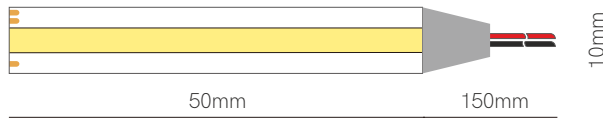

New

Fine 63

Compatible profiles p. 294.

Technical Information

V / A / W

24V / 0,79A / 19W/m

Code	Code	Lumens/w	Lumens/m	CCT	IP
	63360	89-95 lm/w	850-1.750 lm/m	2.700-6.000K	IP20
	63367	89-95 lm/w	850-1.750 lm/m	2.700-6.000K	IP67

Accessories

End Cap
32635

End Cap
32625

*Available in reel of 5 meters.

Accessories pages 282-293.

5 YEARS WARRANTY | 19 W/m | 640 LED/m | CRI ≥90 | 24 VDC | 50mm | COB