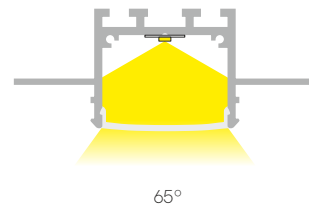

Box 37

40mm x L

*Useful area: 23x20mm.

Compatible led strips p. 294.

Technical Information

Max. power	40W/m
Installation	Trimless
Material	Aluminium
Finishes	White
Code	☐ 37121
	☒ Custom RAL
	☒ Electrolytic Plating

ⓘ Consult delivery terms and conditions.

Accessories

Diffuser PC
Opal 70%
☐ 37480

End Cap
☐ 37621

3 YEARS WARRANTY | IP 40 | | 2m Max | AL 6063