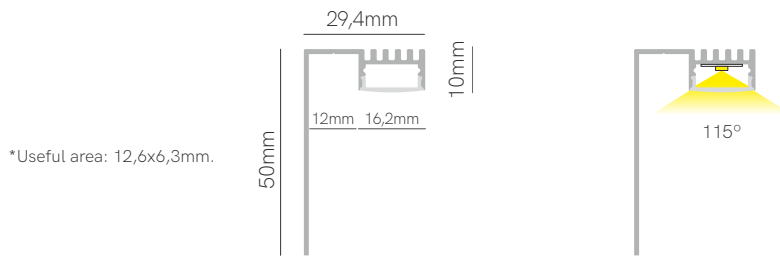

Box 33

Compatible led strips p. 294.

Technical Information

Max. power	20W/m
Installation	Surface
Material	Aluminium
Finishes	White / Black / Aluminium

Code	☐ 33121
	☒ 33122
	☐ 33119
	☐ Custom RAL
	☐ Electrolytic Plating

Consult delivery terms and conditions.

Accessories

Diffuser PC	Diffuser	End Cap
Opal 70%	Silicone	☐ 33621
☐ 33440	Opal 60%	☒ 33622
	☐ 20469	☐ 33623
	☐ 20469-15	

3 YEARS WARRANTY | IP 20 | | 2m Max | AL 6063