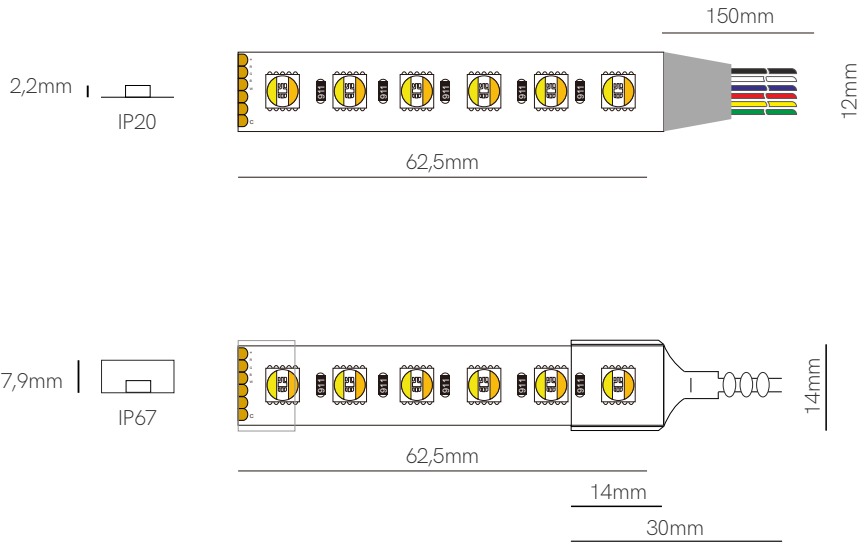

Joint
13,5x13,55x4,8mm
 20250

*Available in reel of 5 or 25 meters.

Accessories pages 282-293.

5 YEARS WARRANTY | 14,4 W/m | 60 LED/m | 24 VDC |  | 100mm  |  5050

New

Fine 71

Compatible profiles p. 294

Technical Information