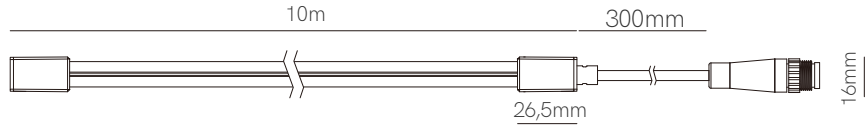

Fine 72

- 2.700K
- 3.000K
- 4.000K
- RGB

Technical Information

V / A / W 24V / 0,41A / 10W/m

Code	Lumens/w	Lumens/m	CCT	IP
72277	59 lm/w	590 lm/m	2700K	IP67
72307	62 lm/w	620 lm/m	3000K	IP67
72407	65 lm/w	650 lm/m	4000K	IP67
72437	26 lm/w	260 lm/m	RGB	IP67

Accessories

- End Cap
  ☐ 72967-L2   ☐ 72967-2
  ☐ 72967-L4   ☐ 72967-4
- End Cap
  ☐ 72627-2
  ☐ 72627-4
- End Cap
  ☐ 72637
- Clip
  20,2x16,8x12,5mm
  ☐ 77530
- Clip
  1000x19,2x17,8mm
  ☐ 77519
- Clip
  1000x26,4x18mm
  ☐ 77350
- Extension cable
  ☐ 77946 (Mono)
  ☐ 77920 (RGB)

*Available in reel of 10 meters. Accessories pages 282-293.

5 YEARS WARRANTY | 10 W/m | 140 LED/m | 96 LED/m (RGB) | 24 VDC | | 50mm / 62,5mm (RGB) | | 2835 | 4040 (RGB) | CRI ≥90 | | |