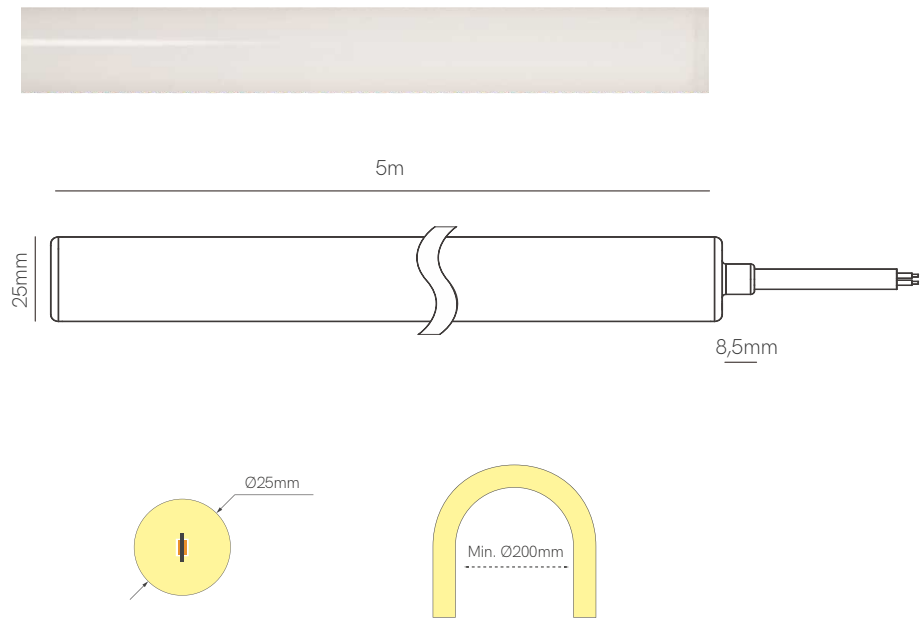

Fine 25

Technical Information

V / A / W 24V / 0,83A / 20W/m

Code	Lumens/w	Lumens/m	CCT	IP
25247	60 lm/w	1.200 lm/m	2400K	IP67
25277	65 lm/w	1.300 lm/m	2700K	IP67
25307	69 lm/w	1.380 lm/m	3000K	IP67
25407	73 lm/w	1.460 lm/m	4000K	IP67
25367	70 lm/w	1.400 lm/m	2700K-6500K	IP67
25467	41 lm/w	820 lm/m	RGB	IP67

*Available in reels of 1,5m, 3m and 5 meters.