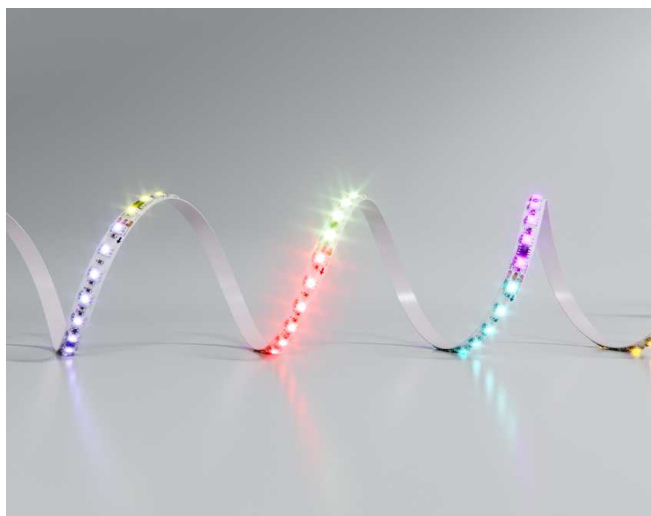

New

Fine SPI-2

+ Compatible profiles p. 294.

Technical Information

V / A / W	24V / 0,58A / 14W/m
IC	SM16703PB (12px/m)

Code	Code	Lumens/w	Lumens/m	CCT	IP
Code	SP2430	37 lm/w	515 lm/m	RGB	IP20

*Available in reel of 5 meters.
Accessories pages 282-293.

3 YEARS WARRANTY | 14 W/m | 84 LED/m | | 24 VDC | 83,3mm | SPI | 5050