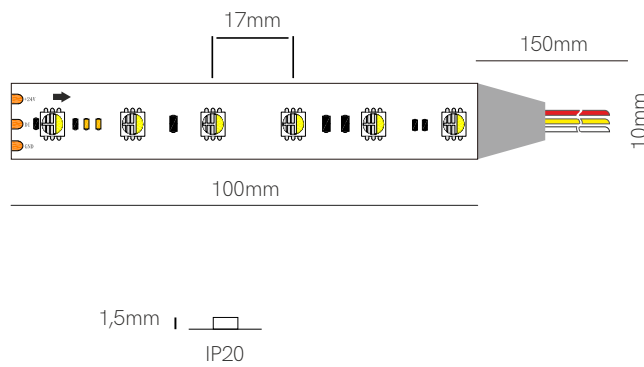

New

Fine SPI-3

Compatible profiles p. 294.

Technical Information

V / A / W	24V / 0,45A / 11W/m
IC	SK6812 12MA (10px/m)

Code	Code	Lumens/w	Lumens/m	CCT	IP
Code	SP3470	51 lm/w	561 lm/m	RGB-W 3.000K	IP20

*Available in reel of 5 meters.
Accessories pages 282-293.

3 YEARS WARRANTY | 11 W/m | 60 LED/m | III | 24 VDC | 100mm | SPI | 5050