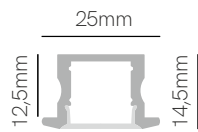

Box 17

65°

*Useful area: 12x10mm.

Compatible led strips p. 294.

Technical Information

Max. power	20W/m
Installation	Recessed
Material	Aluminium
Finishes	White / Black / Aluminium
Code	☐ 17121 ☐ 17122 ☐ 17119 ☒ Custom RAL ☒ Electrolytic Plating

ⓘ Consult delivery terms and conditions.

Accessories

Diffuser PC Transp. 90% ☐ 20450	Diffuser PC Opal 70% ☐ 20440	Diffuser PC Black 50% ☐ 20472	Diffuser Silicone Opal 60% ☐ 20469 ☐ 20469-15	End Cap ☐ 17631 ☐ 17632 ☐ 17633	End Cap ☐ 17621 ☐ 17622 ☐ 17623

3 YEARS WARRANTY | IP 20 | | 2m Max | AL 6063