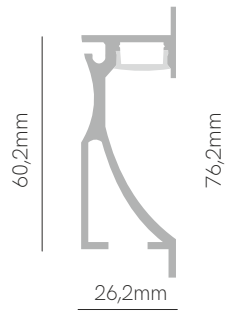

Box 21

*Useful area: 12x3mm.

+ Compatible led strips p. 294.

Technical Information

Max. power	15W/m
Installation	Recessed
Material	Aluminium
Finishes	White / Aluminium
Code	☐ 21121 ☐ 21119 ☒ Custom RAL ☒ Electrolytic Plating

Consult delivery terms and conditions.

Accessories

Diffuser PC Opal 70% ☐ 20497	Diffuser Silicone Opal 60% ☐ 20469 ☐ 20469-15	End Cap ☐ 21631 ☐ 21633	End Cap ☐ 21621 ☐ 21623

3 YEARS WARRANTY | IP 20 | | 2m Max | AL 6063