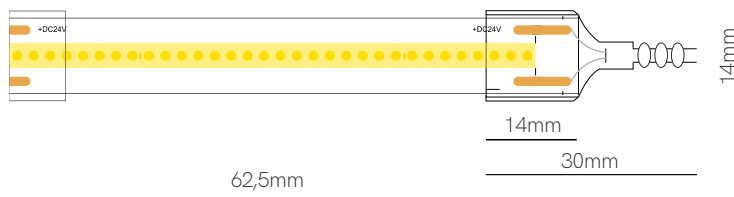

Fine 31

Compatible profiles p. 294.

Technical Information

V / A / W

24V / 0,5A / 12W/m

Code	Code	Lumens/w	Lumens/m	CCT	IP
	31220 <i>New</i>	85 lm/w	1.020 lm/m	2200K	IP20
	31270	95 lm/w	1.140 lm/m	2700K	IP20
	31300	98 lm/w	1.176 lm/m	3000K	IP20
	31400	100 lm/w	1.200 lm/m	4000K	IP20
	31227 <i>New</i>	80 lm/w	960 lm/m	2200K	IP67
	31277	90 lm/w	1.080 lm/m	2700K	IP67
	31307	93 lm/w	1.116 lm/m	3000K	IP67
	31407	95 lm/w	1.140 lm/m	4000K	IP67