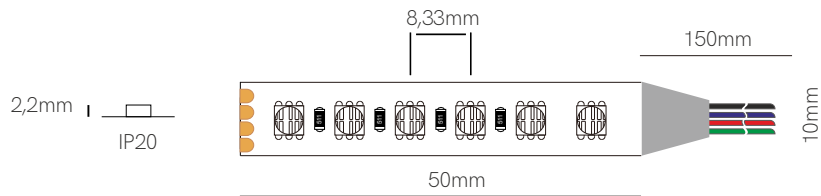

New

Fine 54

Compatible profiles p. 294.

Technical Information

V / A / W   24V / 0,6A / 14W/m

Code	Lumens/w	Lumens/m	CCT	IP
54460	50 lm/w	700 lm/m	RGB	IP20
54467	45 lm/w	630 lm/m	RGB	IP67

*Available in reel of 5 meters.

Accessories pages 282-293.

5 YEARS WARRANTY | 14 W/m | 120 LED/m | 24 VDC | | 50mm | 4040