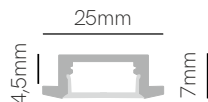

Box 15

18mm x L

*Useful area: 12x5mm.

Compatible led strips p. 294.

Technical Information

Max. power	20W/m
Installation	Recessed
Material	Aluminium
Finishes	White / Black / Aluminium
Code	☐ 15121 ☐ 15122 ☐ 15119 ☒ Custom RAL ☒ Electrolytic Plating

ⓘ Consult delivery terms and conditions.

Accessories

Diffuser PC
Transp. 90%
☐ 20450

Diffuser PC
Opal 70%
☐ 20440

Diffuser PC
Black 50%
☐ 20472

Diffuser
Silicone
Opal 60%
☐ 20469
☐ 20469-15

End Cap
☐ 15631
☐ 15632
☐ 15633

End Cap
☐ 15621
☐ 15622
☐ 15623

3 YEARS WARRANTY | IP 20 | | 2m Max | AL 6063