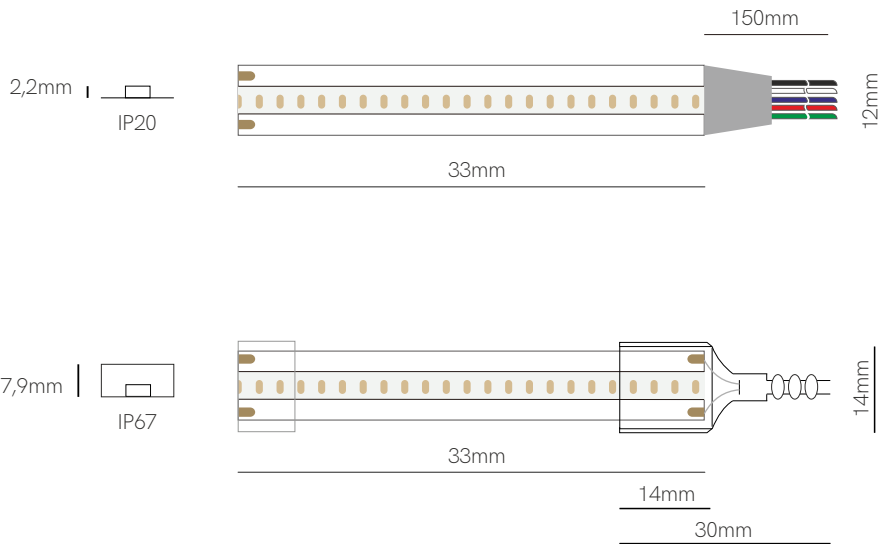

Fine 66

Compatible profiles p. 294.

Technical Information

V / A / W 24V / 0,83A / 20W/m

Code	Lumens/w	Lumens/m	CCT	IP
66470	172 lm/w	830 lm/m	RGB-W 2.700K	IP20
66477	172 lm/w	830 lm/m	RGB-W 2.700K	IP67

Accessories

*Available in reel of 5 meters.

Accessories pages 282-293.

5 YEARS WARRANTY | 20 W/m | 840 LED/m | 24 VDC | III | 33mm | CSP