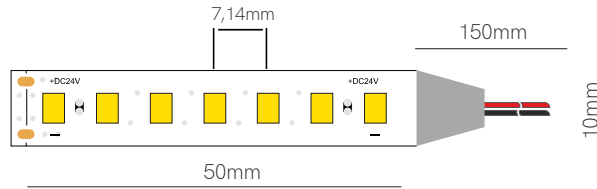

Fine 41

Compatible profiles p. 294.

Technical Information

V / A / W   24V / 0,6A / 14,4W/m

Code	Code	Lumens/w	Lumens/m	CCT	IP
	41270	95 lm/w	1.368 lm/m	2700K	IP20
	41300	98 lm/w	1.411 lm/m	3000K	IP20
	41400	100 lm/w	1.440 lm/m	4000K	IP20
	41600	102 lm/w	1.468 lm/m	6000K	IP20
	41275	90 lm/w	1.296 lm/m	2700K	IP65
	41305	92 lm/w	1.324 lm/m	3000K	IP65
	41405	95 lm/w	1.368 lm/m	4000K	IP65
	41605	97 lm/w	1.396 lm/m	6000K	IP65

Accessories

- End Cap
  20635
- End Cap
  20625
- Joint
  13,8x11,55x3,9mm
  20220
- Joint
  13,55x11,67x4,7mm
  20120
- Joint
  24,3x14,6x7,7mm
  20225
- Joint
  24,3x14,6x7,7mm
  20125
- Joint
  15,4x11,5x5,7mm
  20991
- Joint
  21,6x11,5x5,7mm
  20999

*Available in reel of 5 or 25 meters. Accessories pages 282-293.

5 YEARS WARRANTY | 14,4 W/m | 140 LED/m | CRI ≥90 | III | 24 VDC | 50mm | | 2835