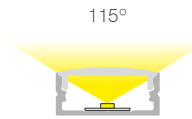

Box 23

*Useful area: 20x6mm.

+ Compatible led strips p. 294.

Technical Information

Max. power	25W/m
Installation	Surface
Material	Aluminium
Finishes	White / Black / Aluminium

Code	☐ 23121
	☒ 23122
	☐ 23119
	Custom RAL
	Electrolytic Plating

Consult delivery terms and conditions.

Accessories

Diffuser PC
Opal 70%
☐ 23480

End Cap
☐ 23631
☒ 23632
☐ 23633

End Cap
☐ 23621
☒ 23622
☐ 23623

Clip PC
☐ 23380

3 YEARS WARRANTY | IP 20 | | 2m Max | AL 6063