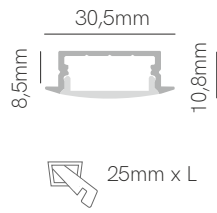

Profiles and Led strips

BENEITO FAURE
passion for led light

Model	Page	Section Size	Installation
BOX 12	192	10x15 mm	 Surface
BOX 16	166	17,3x7 mm	 Surface
BOX 18	169	17,3x14,5 mm	 Surface
BOX 23	172	23x10,8 mm	 Surface
BOX 28	197	18x22,2 mm	 Surface
NEW BOX 73	193	21x21 mm	 Surface
NEW BOX 75	182	16x24,5 mm	  Surface / Pendant
NEW BOX 99	185	10x12 mm	  Surface / Pendant
BOX 19	180	25x25 mm	  Surface / Pendant
BOX 39	196	Ø28 mm	  Surface / Pendant
BOX 35	176	35x35 mm	  Surface / Pendant
NEW BOX 95	183	23,25x22 mm	 Recessed
BOX 11	195	16x15 mm	 Recessed
BOX 15	167	25x7 mm	 Recessed
BOX 17	171	25x14,5mm	 Recessed
BOX 53	173	30,5x10,8mm	 Recessed
BOX 10	181	35x25 mm	 Recessed

End Cap
 23631
 23632
 23633

End Cap
 23621
 23622
 23623

Clip PC
 23380

3 YEARS WARRANTY | IP 20 |  | 2m Max  | AL 6063

Box 53

*Useful area: 20x6mm.

Compatible led strips p. 294.

Technical Information