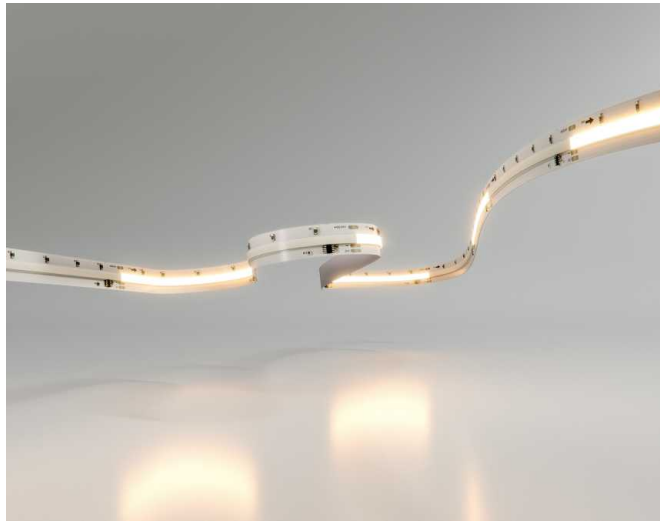

New

Fine running

Compatible profiles p. 294.

Technical Information

V / A / W	24V / 0,5A / 12W/m
IC	WS2811 (12px/m)

Code	Code	Lumens/w	Lumens/m	CCT	IP
	SP1300	79 lm/w	950 lm/m	3000K	IP20
	SP1400	87 lm/w	1.050 lm/m	4000K	IP20

Control

Code	Version	Power Max	Pixels Max	VDC IN
SP-9812	Controller	-	-	24 VDC
SP-6329	Running Touch Controller	8A	1.024	24 VDC

*Available in reel of 5 meters. Accessories pages 282-293.

3 YEARS WARRANTY | 12 W/m | 360 LED/m | CRI ≥90 | III | 24 VDC | 83,3mm | SPI | COB