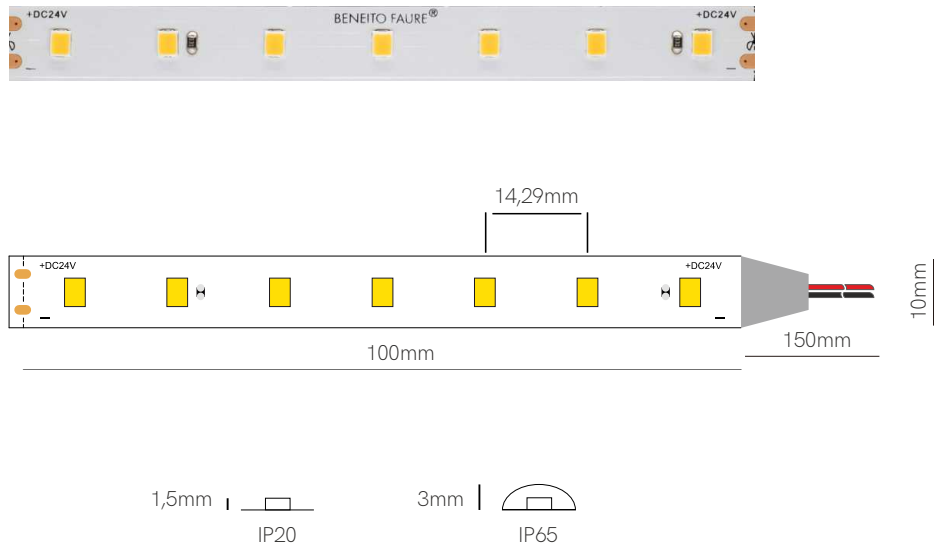

Fine 84

Compatible profiles p. 294.

Technical Information

V / A / W   24V / 0,2A / 4,8W/m

Code	Code	Lumens/w	Lumens/m	CCT	IP
	84270	95 lm/w	456 lm/m	2700K	IP20
	84300	98 lm/w	470 lm/m	3000K	IP20
	84400	100 lm/w	480 lm/m	4000K	IP20
	84600	102 lm/w	489 lm/m	6000K	IP20
	84275	90 lm/w	432 lm/m	2700K	IP65
	84305	92 lm/w	441 lm/m	3000K	IP65
	84405	95 lm/w	456 lm/m	4000K	IP65
	84605	97 lm/w	465 lm/m	6000K	IP65