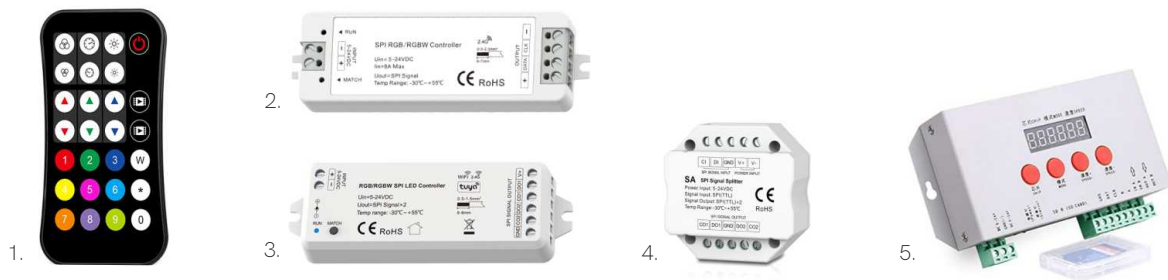

Control SPI **New**

	Code	Version	Power Max	Pixels Max	VDC IN	Size
1.	92353	☒ SPI 1 Zone RGB/RGB-W Remote	-	-	3VDC (CR2032)	107x58,5x9mm
2.	92473	☐ Controller SPI (RGB/RGB-W)	8A	1.024	5-24 VDC	97x33x18mm
3.	92853	☐ Controller SPI / Tuya (RGB/RGB-W)	8A	1.000	5-24 VDC	114x38x20mm
4.	92553	☐ SPI Signal Repeater	-	-	5-24 VDC	52x52x126mm
5.	92699	☐ Controller SPI / Computer	-	2.048	5-24 VDC	159x89x24mm