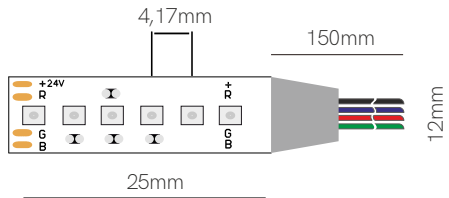

Fine 43

Compatible profiles p. 294.

Technical Information

V / A / W	24V / 0,8A / 19,2W/m

Code	Code	Lumens/w	Lumens/m	CCT	IP
	43430	90 lm/w	1.728 lm/m	RGB	IP20

*Available in reel of 5 meters.

Accessories pages 282-293.

3 YEARS WARRANTY | 19,2 W/m | 240 LED/m | 24 VDC | | 25mm | 3535