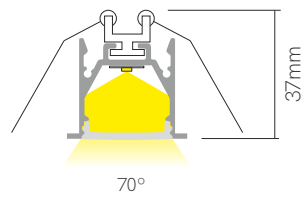

Box 10

*Useful area: 12x17,7mm.

Compatible led strips p. 294.

Technical Information

Max. power	25W/m
Installation	Recessed
Material	Aluminium
Finishes	White / Black / Aluminium

Code	☐ 10121
	☒ 10122
	☐ 10119
	Custom RAL
	Electrolytic Plating

Consult delivery terms and conditions.

Accessories

Diffuser PC Opal 70% 20490	Diffuser PC Black 50% 20502	Diffuser Continuous 20997	End Cap ☐ 10621 ☒ 10622 ☐ 10623	Joint 90° Metallic 20510	Joint 90° Metallic 20540	Joint 120° Metallic 20530	Joint 180° Metallic 20520	Spring Clip Metallic 20710

3 YEARS WARRANTY | IP 20 | | 2m Max | AL 6063