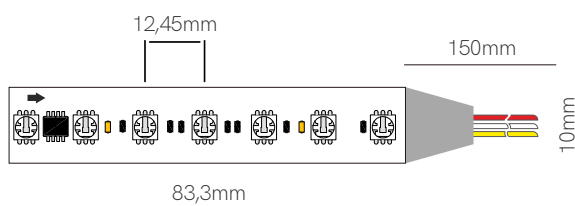

New

Fine SPI-2

+ Compatible profiles p. 294.

Technical Information

V / A / W	24V / 0,58A / 14W/m
IC	SM16703PB (12px/m)

Code	Code	Lumens/w	Lumens/m	CCT	IP
Code	SP2430	37 lm/w	515 lm/m	RGB	IP20

*Available in reel of 5 meters.
Accessories pages 282-293.

3 YEARS WARRANTY | 14 W/m | 84 LED/m | | 24 VDC | 83,3mm | SPI | 5050