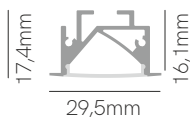

New

Box 24

27mm x L

*Useful area: 12x3mm.

Compatible led strips p. 294.

Technical Information

Max. power	20W/m
Installation	Recessed
Material	Aluminium
Finishes	White / Black / Aluminium

Code	☐ 24121
	☒ 24122
	☐ 24119
	☒ Custom RAL
	☒ Electrolytic Plating

ⓘ Consult delivery terms and conditions.

Accessories

Diffuser PC Opal 70% ☐ 20440	End Cap ☐ 24631 ☒ 24632 ☐ 24633	End Cap ☐ 24621 ☒ 24622 ☐ 24623	Spring Clip Metallic ☐ 24710

3 YEARS WARRANTY | IP 20 | 2m Max | AL 6063