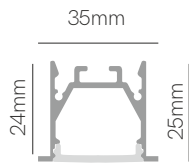

Box 10

*Useful area: 12x17,7mm.

Compatible led strips p. 294.

Technical Information

Max. power	25W/m
Installation	Recessed
Material	Aluminium
Finishes	White / Black / Aluminium

Code	☐ 10121
	☒ 10122
	☐ 10119
	Custom RAL
	Electrolytic Plating

Consult delivery terms and conditions.

Accessories

Diffuser PC Opal 70% 20490	Diffuser PC Black 50% 20502	Diffuser Continuous 20997	End Cap ☐ 10621 ☒ 10622 ☐ 10623	Joint 90° Metallic 20510	Joint 90° Metallic 20540	Joint 120° Metallic 20530	Joint 180° Metallic 20520	Spring Clip Metallic 20710

3 YEARS WARRANTY | IP 20 | | 2m Max | AL 6063