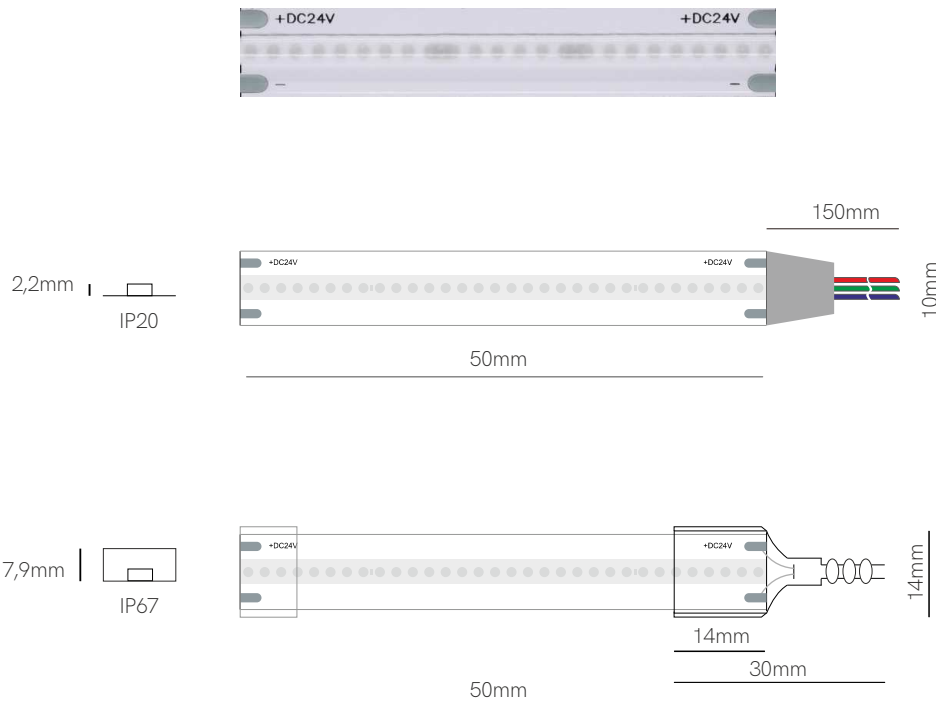

Fine 45

Compatible profiles p. 294.

Technical Information

V / A / W 24V / 0,41A / 10W/m

Code		Lumens/w	Lumens/m	CCT	IP
45220		15	150	RED	IP20
45310		91	910	GREEN	IP20
45520		13	130	BLUE	IP20
45227	New	15	150	RED	IP67
45317	New	91	910	GREEN	IP67
45527	New	13	130	BLUE	IP67