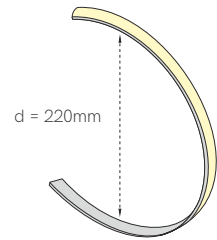

End Cap
 71631
 71632
 71633

End Cap
 71621
 71622
 71623

Clip Metallic
 71330

3 YEARS WARRANTY | IP 20 | | 2m Max | AL 6063

Box 13

*Useful area: 12x3mm.

Compatible led strips p. 294.

Technical Information