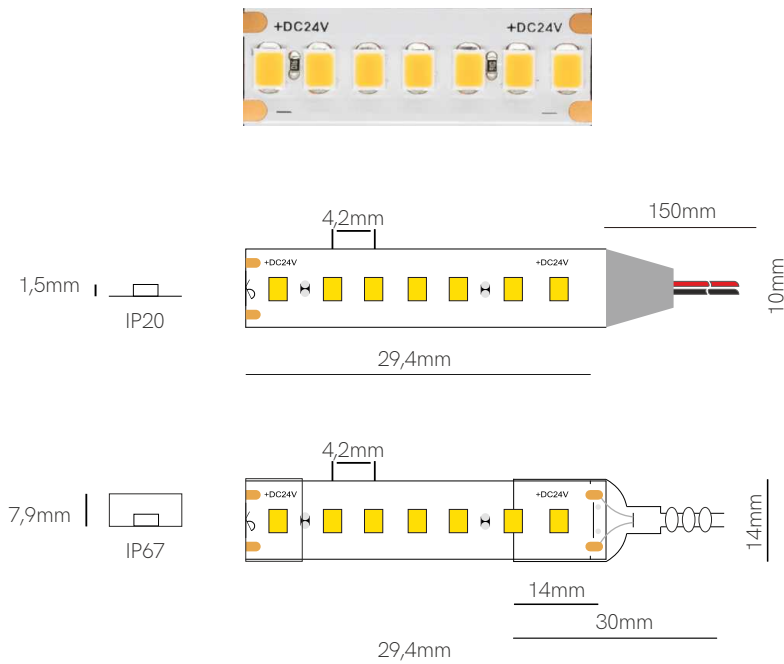

Fine 52

Compatible profiles p. 294.

Technical Information

V / A / W   24V / 0,91A / 22W/m

Code	Code	Lumens/w	Lumens/m	CCT	IP
	52270	97 lm/w	2.134 lm/m	2700K	IP20
	52300	103 lm/w	2.266 lm/m	3000K	IP20
	52400	108 lm/w	2.376 lm/m	4000K	IP20
	52600	112 lm/w	2.464 lm/m	6000K	IP20
	52277	97 lm/w	2.134 lm/m	2700K	IP67
	52307	103 lm/w	2.266 lm/m	3000K	IP67
	52407	108 lm/w	2.376 lm/m	4000K	IP67
	52607	112 lm/w	2.464 lm/m	6000K	IP67

Accessories

End Cap
32635

End Cap
32625

Joint
13,8x11,55x3,9mm
20220

Joint
13,55x11,67x4,7mm
20120

*Available in reel of 5 meters.

Accessories pages 282-293.

5 YEARS WARRANTY | 22 W/m | 238 LED/m | CRI ≥90 | III | 24 VDC | 29,4mm | | 2835