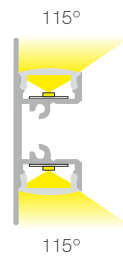

ⓘ Consult delivery terms and conditions.

Accessories

Diffuser PC
Opal 70%
98440

End Cap
 98621
 98622

3 YEARS WARRANTY | IP 20 | 2m Max AL 6063

Box 22

*Useful area: 12x3mm.

Technical Information