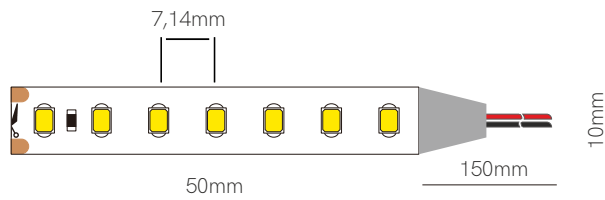

New

Fine 64

+ Compatible profiles p. 294.

Technical Information

V / A / W 24V / 0,1A / 2,5W/m

Code	Code	Lumens/w	Lumens/m	CCT	IP
	64270	110 lm/w	275 lm/m	2700K	IP20
	64300	115 lm/w	287 lm/m	3000K	IP20
	64400	120 lm/w	300 lm/m	4000K	IP20

Accessories

Joint
13,8x11,55x3,9mm
20220

Joint
13,55x11,67x4,7mm
20120

Joint
15,4x11,5x5,7mm
20991

Joint
21,6x11,5x5,7mm
20999

*Available in reel of 10 meters.

Accessories pages 282-293.

5 YEARS WARRANTY | 2,5 W/m | 140 LED/m | CRI ≥90 | III | 24 VDC | 50mm 2835