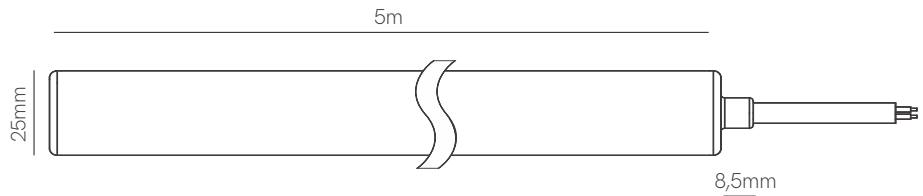

*Available in reel of 5 meters.
Accessories pages 282-293.

3 YEARS WARRANTY | 11 W/m | 60 LED/m | III | 24 VDC | 100mm | SPI | 5050

New

Fine SPI-4

Technical Information

V / A / W	24V / 0,83A / 20W/m
IC	SK6812 12MA (12px/m)