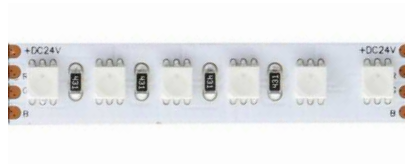

New

Fine 54

Compatible profiles p. 294.

Technical Information

V / A / W   24V / 0,6A / 14W/m

Code	Lumens/w	Lumens/m	CCT	IP
54460	50 lm/w	700 lm/m	RGB	IP20
54467	45 lm/w	630 lm/m	RGB	IP67

*Available in reel of 5 meters.

Accessories pages 282-293.

5 YEARS WARRANTY | 14 W/m | 120 LED/m | 24 VDC | | 50mm | 4040