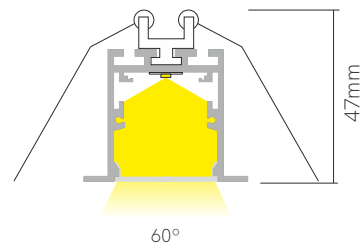

40mm x L

*Useful area: 23x20mm.