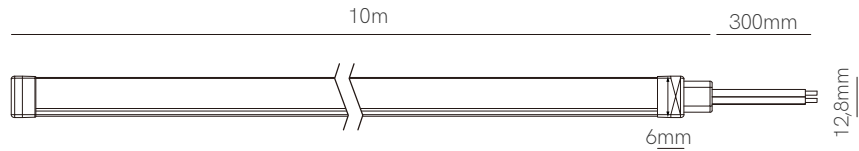

Fine 70

- 2.700K ☐
- 3.000K ☐
- 4.000K ☐
- RGB ☐

Technical Information

V / A / W 24V / 0,20A / 5W/m

Code	Lumens/w	Lumens/m	CCT	IP
70277	31 lm/w	155 lm/m	2700K	IP67
70307	35 lm/w	175 lm/m	3000K	IP67
70407	37 lm/w	185 lm/m	4000K	IP67
70437	15 lm/w	75 lm/m	RGB	IP67

Accessories

- End Cap
  ☐ 70627
- End Cap
  ☐ 70967
- End Cap
  ☐ 70637
- Clip
  19,7x8x13mm
  ☐ 70330
- Clip
  1000x8x13mm
  ☐ 70119
- Clip
  1000x8,5x12,5mm
  ☐ 70350

*Available in reel of 10 meters.

Accessories pages 282-293.

5 YEARS WARRANTY | 5 W/m | 140 LED/m | 96 LED/m (RGB) | 24 VDC | III | 50mm | | 2835 | 4040 (RGB) | CRI ≥90 | | |