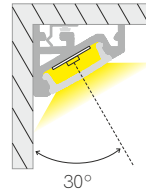

New

Box 60

*Useful area: 12x3mm.

Compatible led strips p. 294.

Technical Information

Max. power	20W/m
Installation	Surface / corner
Material	Aluminium
Finishes	White / Black / Aluminium
Code	☐ 60121 ☐ 60122 ☐ 60119 ☒ Custom RAL ☒ Electrolytic Plating

ⓘ Consult delivery terms and conditions.

Accessories

Diffuser PC
Opal 70%
60440

End Cap
60631
60632
60633

End Cap
60621
60622
60623

Clip
Metallic
60330

3 YEARS WARRANTY | IP 20 | 30°-60° | 2m Max | AL 6063