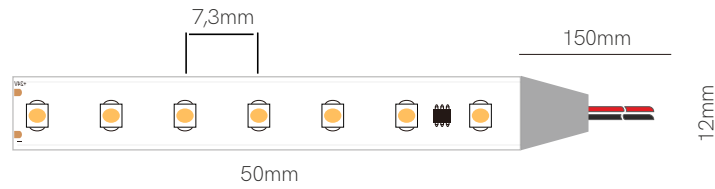

New

Fine 76

Compatible profiles p. 294.

Technical Information

V / A / W 24V / 0,62A / 15W/m

Code	Code	Lumens/w	Lumens/m	CCT	IP
	76300	120 lm/w	1.800 lm/m	3000K	IP20
	76400	128 lm/w	1.920 lm/m	4000K	IP20

*Available in reel of 5 meters.
Accessories pages 282-293.

5 YEARS WARRANTY | 15 W/m | 126 LED/m | CRI ≥80 | III | 24 VDC | 50mm | 2835 LENS