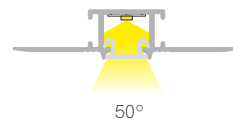

New

Box 68

25mm x L

*Useful area: 12x3mm.

Compatible led strips p. 294.

Technical Information

Max. power	20W/m
Installation	Trimless
Material	Aluminium
Finishes	White / Black
Code	☐ 68121 ☒ 68122

Accessories

Diffuser Continuous
☐ 68997

Diffuser Continuous
☒ 68502

End Cap
☐ 68631
☒ 68632

End Cap
☐ 68621
☒ 68622

Joint 90° Metallic
☒ 68450

Joint 90° Metallic
☒ 68510

Joint 180° Metallic
☒ 68520

3 YEARS WARRANTY | IP 20 | | 2m Max | AL 6063