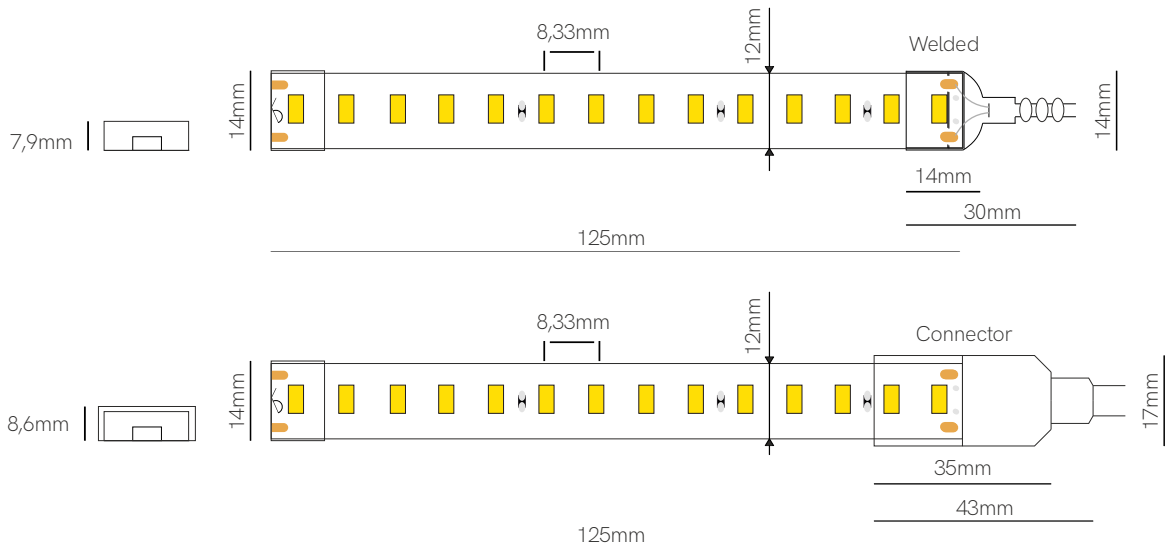

Accessories

End Cap
32635

End Cap
32625

*Available in reel of 20 meters.

Accessories pages 282-293.

5 YEARS WARRANTY | 9,6 W/m | 120 LED/m | CRI ≥90 | | 24 VDC | ULTRALONG | 50mm | 2835

Fine 32 N

Compatible profiles p. 294.