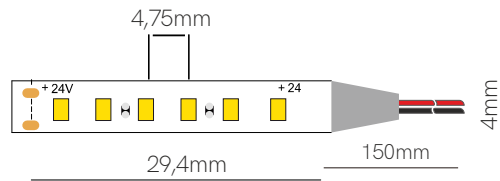

Fine 49

Compatible profiles p. 294.

Technical Information

V / A / W 24V / 0,4A / 10W/m

Code	Lumens/w	Lumens/m	CCT	IP
49270	71 lm/w	710 lm/m	2700K	IP20
49300	74 lm/w	740 lm/m	3000K	IP20
49400	77 lm/w	770 lm/m	4000K	IP20
49600	74 lm/w	740 lm/m	6000K	IP20

Accessories

Joint
□ 20049

Joint
□ 20249

*Available in reel of 5 meters.

Accessories pages 282-293.

5 YEARS WARRANTY | 10 W/m | 204 LED/m | CRI ≥90 | III | 24 VDC | 29,4mm | | 2216