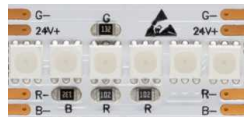

Fine 43

Compatible profiles p. 294.

Technical Information

V / A / W	24V / 0,8A / 19,2W/m

Code	Code	Lumens/w	Lumens/m	CCT	IP
	43430	90 lm/w	1.728 lm/m	RGB	IP20

*Available in reel of 5 meters.

Accessories pages 282-293.

3 YEARS WARRANTY | 19,2 W/m | 240 LED/m | 24 VDC | | 25mm | 3535