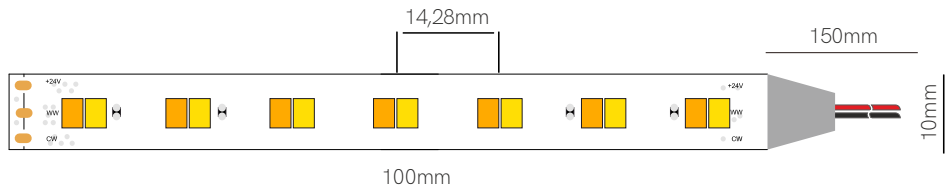

Fine 36

+ Compatible profiles p. 294.

Technical Information

V / A / W 24V / 0,5A / 12W/m

Code	Code	Lumens/w	Lumens/m	CCT	IP
	36360	100 lm/w	1.200 lm/m	2.700-5.000K	IP20

Accessories

Joint
13,57x11,63x3,5mm
 20230

Joint
13,57x11,63x4,7mm
 20130

*Available in reel of 5 meters.
Accessories pages 282-293.

5 YEARS WARRANTY | 12 W/m | 140 LED/m | | | 24 VDC | 100mm | 2835