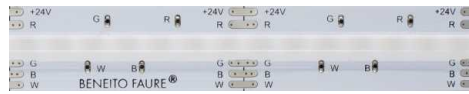

Fine 66

Compatible profiles p. 294.

Technical Information

V / A / W 24V / 0,83A / 20W/m

Code	Lumens/w	Lumens/m	CCT	IP
66470	172 lm/w	830 lm/m	RGB-W 2.700K	IP20
66477	172 lm/w	830 lm/m	RGB-W 2.700K	IP67

Accessories

*Available in reel of 5 meters.

Accessories pages 282-293.

5 YEARS WARRANTY | 20 W/m | 840 LED/m | 24 VDC | III | 33mm | CSP