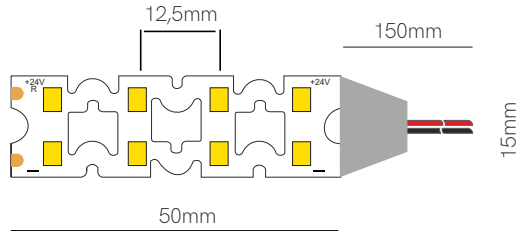

Fine 56

+ Compatible profiles p. 294.

Technical Information

V / A / W 24V / 0,91A / 22W/m

Code	Lumens/w	Lumens/m	CCT	IP
56270	155 lm/w	3.410 lm/m	2700K	IP20
56300	160 lm/w	3.520 lm/m	3000K	IP20
56400	170 lm/w	3.740 lm/m	4000K	IP20
56360	130 lm/w	2.860 lm/m	CCT	IP20

*Available in reel of 5 meters.

Accessories pages 282-293.