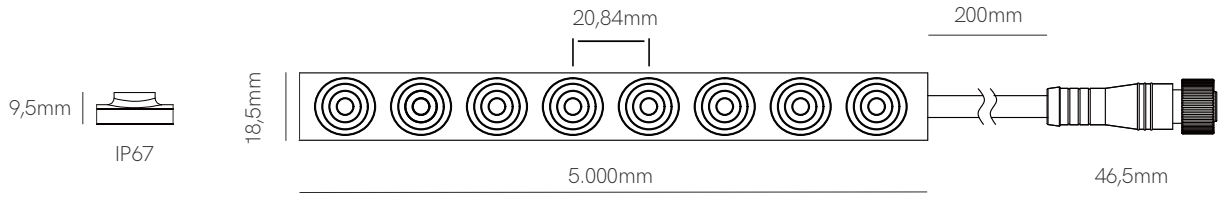

New

Fine 96

+ Compatible profiles p. 294.

Technical Information

V / A / W (3.000K / 4.000K)	24V / 0,75A / 18W/m
V / A / W (RGB-W)	24V / 0,33A / 8W/m

Code	Code	Lumens/w	Lumens/m	CCT	IP
	96307	106 lm/w	1.915 lm/m	3000K	IP67
	96407	120 lm/w	2.167 lm/m	4000K	IP67
	96477	67,5 lm/w	540 lm/m	RGB-W 3.000K	IP67

Accessories

Clip □ 96119	Clip □ 96380	Clip □ 96330	Clip □ 96350	ADH □ 96111	Extension cable □ 96946-M2 □ 96946-M4 □ 96946-H2 □ 96946-H4	Extension cable □ 96920-2 □ 96920-4

*Available in reel of 5 meters. Accessories pages 282-293.

3 YEARS WARRANTY	18/8 W/m	48 LED/m	CRI ≥90	III	24 VDC	2835