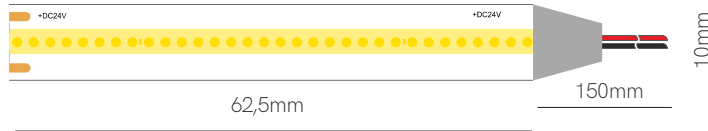

Fine 31

Compatible profiles p. 294.

Technical Information

V / A / W

24V / 0,5A / 12W/m

Code	Code	Lumens/w	Lumens/m	CCT	IP
	31220 <i>New</i>	85 lm/w	1.020 lm/m	2200K	IP20
	31270	95 lm/w	1.140 lm/m	2700K	IP20
	31300	98 lm/w	1.176 lm/m	3000K	IP20
	31400	100 lm/w	1.200 lm/m	4000K	IP20
	31227 <i>New</i>	80 lm/w	960 lm/m	2200K	IP67
	31277	90 lm/w	1.080 lm/m	2700K	IP67
	31307	93 lm/w	1.116 lm/m	3000K	IP67
	31407	95 lm/w	1.140 lm/m	4000K	IP67

Accessories

*Available in reel of 5 meters.

Accessories pages 282-293.