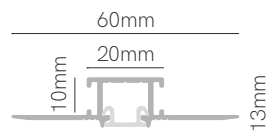

25mm x L

*Useful area: 12x3mm.

Compatible led strips p. 294.

Technical Information

Max. power	20W/m
Installation	Trimless
Material	Aluminium
Finishes	White / Black
Code	<input type="checkbox"/> 68121 <input checked="" type="checkbox"/> 68122