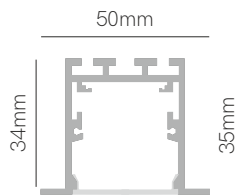

40mm x L

*Useful area: 23x20mm.