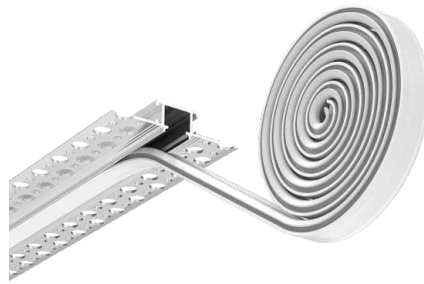

25mm x L

*Useful area: 12x3mm.

Compatible led strips p. 294.

Technical Information

Max. power	20W/m
Installation	Trimless
Material	Aluminium
Finishes	White / Black
Code	<input type="checkbox"/> 68121 <input checked="" type="checkbox"/> 68122