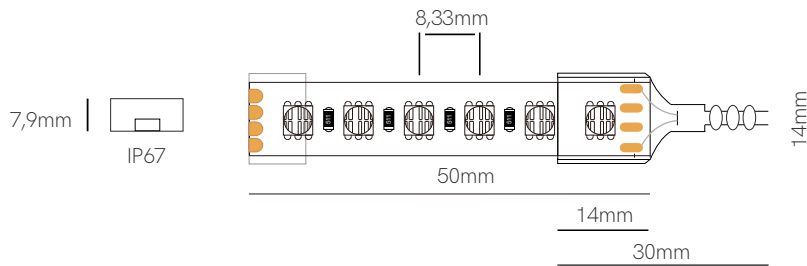

New

Fine 54

Compatible profiles p. 294.

Technical Information

V / A / W   24V / 0,6A / 14W/m

Code	Lumens/w	Lumens/m	CCT	IP
54460	50 lm/w	700 lm/m	RGB	IP20
54467	45 lm/w	630 lm/m	RGB	IP67

*Available in reel of 5 meters.

Accessories pages 282-293.

5 YEARS WARRANTY | 14 W/m | 120 LED/m | 24 VDC | | 50mm | 4040