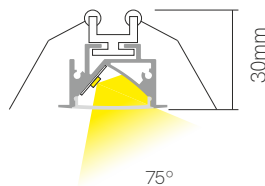

New

Box 24

27mm x L

*Useful area: 12x3mm.

Compatible led strips p. 294.

Technical Information

Max. power	20W/m
Installation	Recessed
Material	Aluminium
Finishes	White / Black / Aluminium

Code	☐ 24121
	☒ 24122
	☐ 24119
	☒ Custom RAL
	☒ Electrolytic Plating

ⓘ Consult delivery terms and conditions.

Accessories

Diffuser PC Opal 70% ☐ 20440	End Cap ☐ 24631 ☒ 24632 ☐ 24633	End Cap ☐ 24621 ☒ 24622 ☐ 24623	Spring Clip Metallic ☐ 24710

3 YEARS WARRANTY | IP 20 | 2m Max | AL 6063