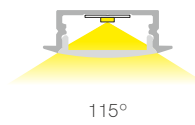

Box 53

*Useful area: 20x6mm.

Compatible led strips p. 294.

Technical Information

Max. power	25W/m
Installation	Recessed
Material	Aluminium
Finishes	White / Black / Aluminium
Code	☐ 53121 ☐ 53122 ☐ 53119 ☒ Custom RAL ☒ Electrolytic Plating

Consult delivery terms and conditions.

Accessories

Diffuser PC
Opal 70%
☐ 23480

End Cap
☐ 53631
☒ 53632
☐ 53633

End Cap
☐ 53621
☒ 53622
☐ 53623

3 YEARS WARRANTY | IP 20 | 2m Max AL 6063