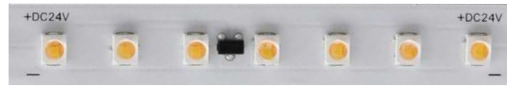

New

Fine 76

Compatible profiles p. 294.

Technical Information

V / A / W 24V / 0,62A / 15W/m

Code	Code	Lumens/w	Lumens/m	CCT	IP
	76300	120 lm/w	1.800 lm/m	3000K	IP20
	76400	128 lm/w	1.920 lm/m	4000K	IP20

*Available in reel of 5 meters.
Accessories pages 282-293.

5 YEARS WARRANTY | 15 W/m | 126 LED/m | CRI ≥80 | III | 24 VDC | 50mm | 2835 LENS