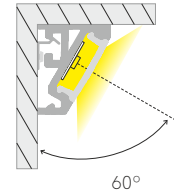

New

Box 60

*Useful area: 12x3mm.

Compatible led strips p. 294.

Technical Information

Max. power	20W/m
Installation	Surface / corner
Material	Aluminium
Finishes	White / Black / Aluminium
Code	☐ 60121 ☐ 60122 ☐ 60119 ☒ Custom RAL ☒ Electrolytic Plating

ⓘ Consult delivery terms and conditions.

Accessories

Diffuser PC
Opal 70%
60440

End Cap
60631
60632
60633

End Cap
60621
60622
60623

Clip
Metallic
60330

3 YEARS WARRANTY | IP 20 | 30°-60° | 2m Max | AL 6063