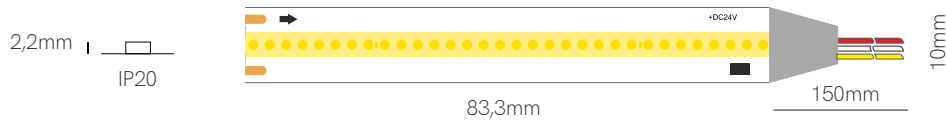

New

Fine running

Compatible profiles p. 294.

Technical Information

V / A / W	24V / 0,5A / 12W/m
IC	WS2811 (12px/m)

Code	Code	Lumens/w	Lumens/m	CCT	IP
	SP1300	79 lm/w	950 lm/m	3000K	IP20
	SP1400	87 lm/w	1.050 lm/m	4000K	IP20

Control

Code	Version	Power Max	Pixels Max	VDC IN
SP-9812	Controller	-	-	24 VDC
SP-6329	Running Touch Controller	8A	1.024	24 VDC

*Available in reel of 5 meters. Accessories pages 282-293.

3 YEARS WARRANTY | 12 W/m | 360 LED/m | CRI ≥90 | III | 24 VDC | 83,3mm | SPI | COB