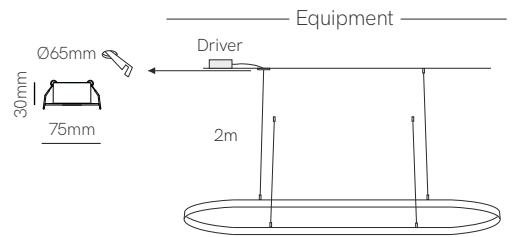

New

Tundra

Control accessories pages 282-289.

*Finished luminaire. Includes power supply, suspension kit and power cable.

Technical Information

Power	56W / 81W
Lumens	3.360 lm - 5.832 lm
Installation	Pendant
Material	Aluminium
PCB	Flex

Code	Diffuser	Size	CCT (lm/W) - Power/m	Driver	Colour
Code 8	Opal 6	500 x 1.000mm 4	2.700K (60 lm/W) - 22W/m 2	On / Off 1	White (9003) 1
		700 x 1.400mm 6	3.000K (66 lm/W) - 22W/m 3	Dali 2	Black (9005) 2
			4.000K (72 lm/W) - 22W/m 4	Push 3	Matt Gold 4
			RGB-W (50 lm/W) - 22W/m 8	Casambi 5	Silver 5
			2.700-5.500K (70 lm/W) - 22W/m 9	Tuya 7	Custom RAL C
					Electrolytic Plating