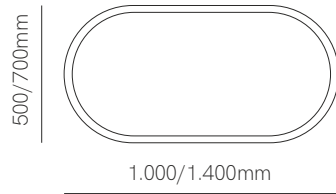

New

Tundra

Control accessories pages 282-289.

*Finished luminaire. Includes power supply, suspension kit and power cable.

Technical Information

Power	56W / 81W
Lumens	3.360 lm - 5.832 lm
Installation	Pendant
Material	Aluminium
PCB	Flex

Code	Diffuser	Size	CCT (lm/W) - Power/m	Driver	Colour
Code 8	Opal 6	500 x 1.000mm 4	2.700K (60 lm/W) - 22W/m 2	On / Off 1	White (9003) 1
		700 x 1.400mm 6	3.000K (66 lm/W) - 22W/m 3	Dali 2	Black (9005) 2
			4.000K (72 lm/W) - 22W/m 4	Push 3	Matt Gold 4
			RGB-W (50 lm/W) - 22W/m 8	Casambi 5	Silver 5
			2.700-5.500K (70 lm/W) - 22W/m 9	Tuya 7	Custom RAL C
					Electrolytic Plating