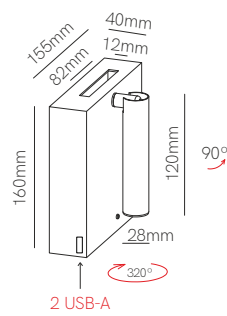

New

Sweet usb-c

Sweet usb-a

Technical Information

Power	4W	4W
Installation	Surface	Surface
Color Temperature	2.700K	2.700K
Lumens	150 lm / 90 lm / 40 lm	150 lm / 90 lm / 40 lm
Material	Aluminium	Aluminium
Finishes	White / Black	Black
Code	<input type="checkbox"/> 5155 <input checked="" type="checkbox"/> 5156	<input checked="" type="checkbox"/> 4175

USB-C | 5V 2A | CRI ≥90

USB-A | 5V 2A | CRI ≥80

*Charger by induction and USB.

3 YEARS WARRANTY | 30.000 HOURS | IP 20 | 220/240 VAC | PF >0,4 | 20° | 5W | 50/60 Hz | 3 INTENSITIES | +40°C / -20°C | 1/10