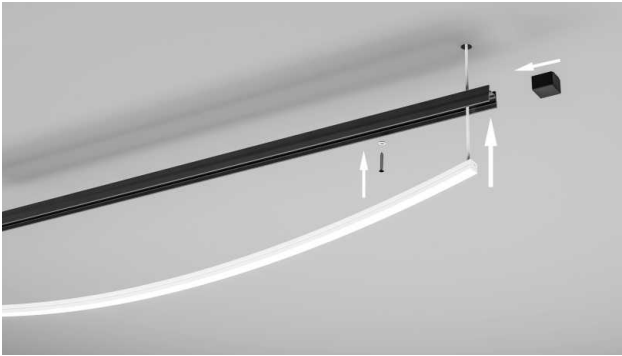

Outdoor track accessories New

Outdoor Track

W: 26mm H: 25mm

- 5406 1m
- 5407 2m
- 5408 3m
- 5409 1m
- 5410 2m
- 5411 3m

L joint ceiling

L: 70mm W: 70mm H: 26mm

- 5412
- 5413

L joint wall ceiling

L: 70mm W: 70mm H: 30mm

- 5425
- 5426

Linear joint

L: 100mm W: 30mm H: 26mm

- 5414
- 5415

End cap

L: 62mm W: 30mm H: 26mm

- 5416
- 5417

Waterproof silicone cover

L: 20mm W: 14mm H: 4mm

- 5418

Power supplies 48V (page 408).