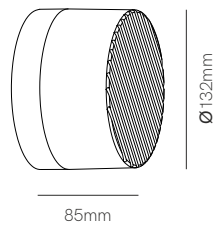

Oma

Technical Information

Power	8W
Installation	Surface
Color Temperature	Switch 2.000K / 2.850K / 4.000K
Lumens	256-600 lm
Material	Aluminium and methacrylate
Finishes	White / Amber / Turquoise

Code	<input type="radio"/> 5381
	<input type="radio"/> 5382
	<input type="radio"/> 5383