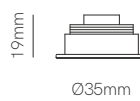

New

Nano pulsar round
matt gold trim

Nano pulsar square
matt gold trim

*Need Nano Pulsar (page 358).

Technical Information

| | | |
|--------------|--|--|
| Installation | Recessed | Recessed |
| Material | Aluminium | Aluminium |
| Finishes | White-matt gold/Black-matt gold | White-matt gold/Black-matt gold |
| Code | 5208 5209 | 5210 5211 |