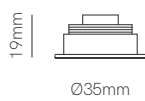

New

Nano pulsar round
matt gold trim

Nano pulsar square
matt gold trim

*Need Nano Pulsar (page 358).

Technical Information

| | | |
|--------------|--|--|
| Installation | Recessed | Recessed |
| Material | Aluminium | Aluminium |
| Finishes | White-matt gold/Black-matt gold | White-matt gold/Black-matt gold |
| Code | 5208 5209 | 5210 5211 |