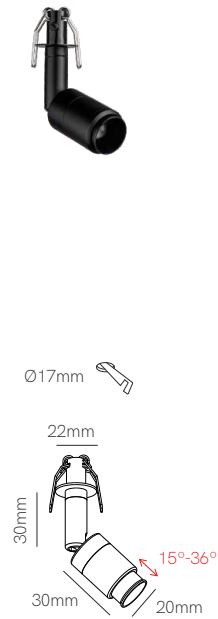

New

Micro zoom

Micro zoom large

Technical Information

Power	2W	2W
Installation	Recessed	Recessed
Color Temperature	2.700K / 3.000K / 4.000K	2.700K / 3.000K / 4.000K
Lumens	70 lm	70 lm
Material	Aluminium	Aluminium
Finishes	White / Black	White / Black