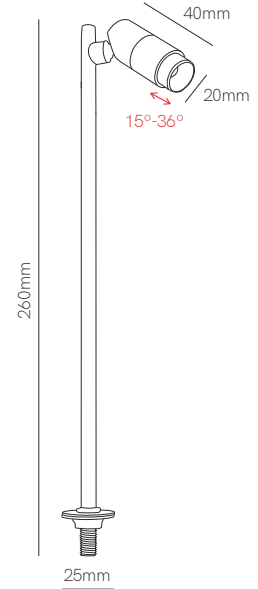

New

Micro zoom

Micro zoom large

Technical Information

Power	2W	2W
Installation	Recessed	Recessed
Color Temperature	2.700K / 3.000K / 4.000K	2.700K / 3.000K / 4.000K
Lumens	70 lm	70 lm
Material	Aluminium	Aluminium
Finishes	White / Black	White / Black