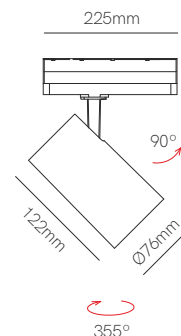

New

Lonja

Technical Information

Power	22W
Lumens	1.628 lm - 2.662 lm
Installation	Three Phase Track
Material	Aluminium
Finishes	White (9003) / Black (9005)

Code	Diffuser (Angle)	Size	CCT (Lm)	Driver	Colour
Code 3	Transparent (15°)	1	9 FISH - 5.500K 2.662 lm	On/Off 1	<input type="checkbox"/> White 1
	Transparent (24°)	6	3.000K 2.100 lm	Triac 4	<input checked="" type="checkbox"/> Black 2
	Transparent (36°)	8	4.000K 2.206 lm		<input type="checkbox"/> Custom RAL
			MEAT R - 1.950K 1.650 lm		
			FRUIT - 2.700K 2.310 lm		
			WINE/CHEESE - 2.700K 2.464 lm		
			BREAD - 2.400K 2.464 lm		
			MEAT M - 3.500K 1.628 lm		