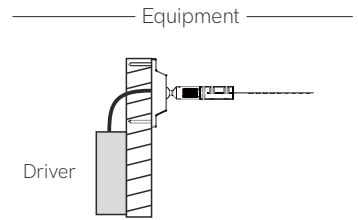

New

Horizon

*Led strip and power supply included.

Technical Information

| | |
|--------------|------------------------|
| Max. power | 62W / 75W / 94W / 189W |
| Lumens | 5.890 lm - 18.900 lm |
| Installation | Pendant |
| Material | Aluminium |
| Material | Flex |