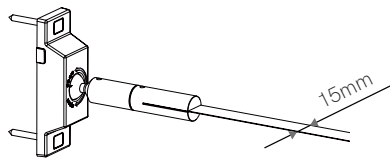

New

Horizon

*Led strip and power supply included.

Technical Information

| | |
|--------------|------------------------|
| Max. power | 62W / 75W / 94W / 189W |
| Lumens | 5.890 lm - 18.900 lm |
| Installation | Pendant |
| Material | Aluminium |
| Material | Flex |

| Code | Led | Size (Led) | CCT (lm/W) - Power/m | Driver | Colour |
|--------|-----------|------------|----------------------|------------|--|
| Code 2 | 9,6W/m 5 | 5.000mm 1 | 2.700K (95 lm/W) 2 | On / Off 1 | <input type="checkbox"/> White (9003) 1 |
| | 14,4W/m 7 | 10.000mm 2 | 3.000K (98 lm/W) 3 | | <input checked="" type="checkbox"/> Black (9005) 2 |
| | | 15.000mm 3 | 4.000K (100 lm/W) 4 | | <input type="checkbox"/> Custom RAL C |
| | | 20.000mm 4 | | | |