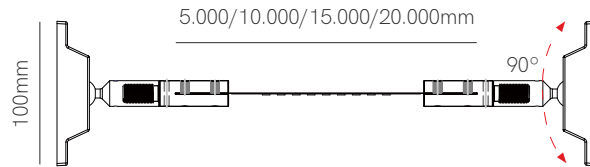

New

Horizon

*Led strip and power supply included.

Technical Information

| | |
|--------------|------------------------|
| Max. power | 62W / 75W / 94W / 189W |
| Lumens | 5.890 lm - 18.900 lm |
| Installation | Pendant |
| Material | Aluminium |
| Material | Flex |

| Code | Led | Size (Led) | CCT (lm/W) - Power/m | Driver | Colour |
|--------|-----------|------------|----------------------|------------|--|
| Code 2 | 9,6W/m 5 | 5.000mm 1 | 2.700K (95 lm/W) 2 | On / Off 1 | <input type="checkbox"/> White (9003) 1 |
| | 14,4W/m 7 | 10.000mm 2 | 3.000K (98 lm/W) 3 | | <input checked="" type="checkbox"/> Black (9005) 2 |
| | | 15.000mm 3 | 4.000K (100 lm/W) 4 | | <input type="checkbox"/> Custom RAL C |
| | | 20.000mm 4 | | | |