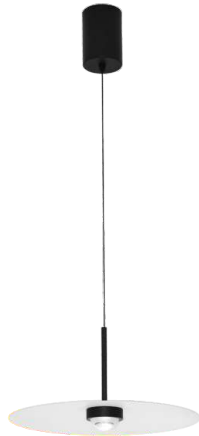

New

Hat surface

Hat recessed

Technical Information

Power	8W	8W
Installation	Surface	Recessed
Color Temperature	2.700K / 3.000K	2.700K / 3.000K
Lumens	835 lm	835 lm
Material	Aluminium	Aluminium
Finishes	White / Black	White / Black