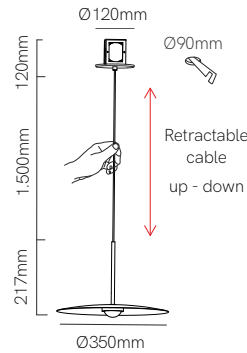

New

Hat surface

Hat recessed

Technical Information

Power	8W	8W
Installation	Surface	Recessed
Color Temperature	2.700K / 3.000K	2.700K / 3.000K
Lumens	835 lm	835 lm
Material	Aluminium	Aluminium
Finishes	White / Black	White / Black