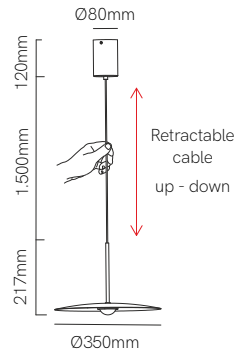

New

Hat surface

Hat recessed

Technical Information

Power	8W	8W
Installation	Surface	Recessed
Color Temperature	2.700K / 3.000K	2.700K / 3.000K
Lumens	835 lm	835 lm
Material	Aluminium	Aluminium
Finishes	White / Black	White / Black