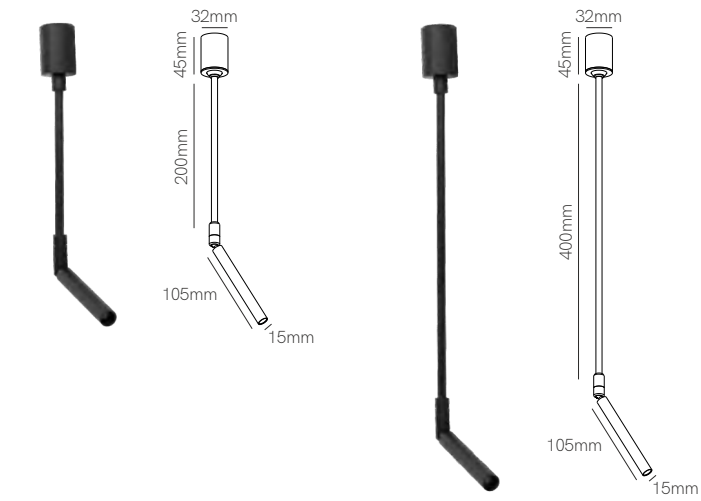

New

Golf 200mm

Golf 400mm

Technical Information

Power	3,5W	3,5W
Installation	Surface	Surface
Color Temperature	2.700K / 3.000K / 4.000K	2.700K / 3.000K / 4.000K
Lumens	125 lm	125 lm
Material	Aluminium	Aluminium
Finishes	White / Black	White / Black