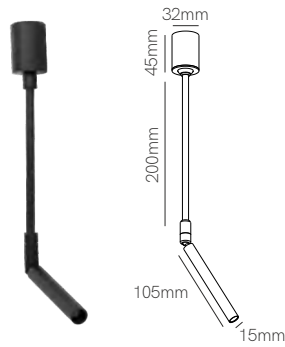

New

Golf 200mm

Golf 400mm

Technical Information

Power	3,5W	3,5W
Installation	Surface	Surface
Color Temperature	2.700K / 3.000K / 4.000K	2.700K / 3.000K / 4.000K
Lumens	125 lm	125 lm
Material	Aluminium	Aluminium
Finishes	White / Black	White / Black