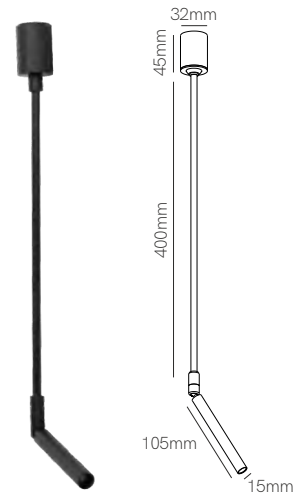

New

Golf 200mm

Golf 400mm

Technical Information

Power	3,5W	3,5W
Installation	Surface	Surface
Color Temperature	2.700K / 3.000K / 4.000K	2.700K / 3.000K / 4.000K
Lumens	125 lm	125 lm
Material	Aluminium	Aluminium
Finishes	White / Black	White / Black