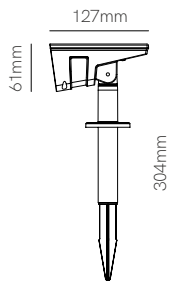

New

Gam

Technical Information

Power	0,7W
Installation	Floor
Color Temperature	Switch 2.700K /3.200K / 4.000K
Lumens	85 lm
Material	ABS + PMMA
Finishes	Black
Code	■ 5178

CE RoHS