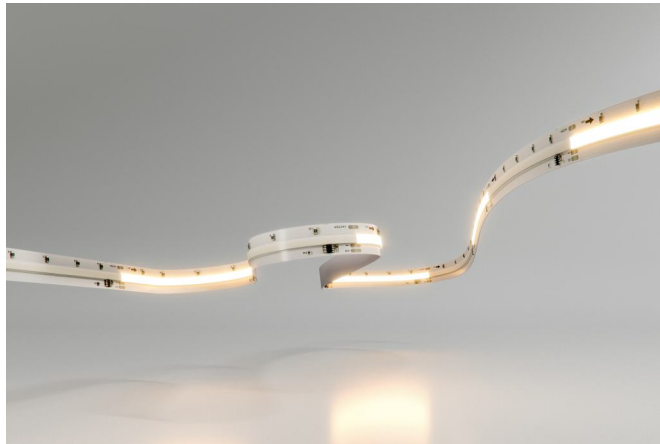

Fine running

Compatible profiles p. 294.

Technical Information

| | |
|-----------|--------------------|
| V / A / W | 24V / 0,5A / 12W/m |
| IC | WS2811 (12px/m) |

| Code | Lumens/w | Lumens/m | CCT | IP |
|---|----------|------------|-------|------|
| SP1270 New | 70 lm/w | 840 lm/m | 2700K | IP20 |
| SP1300 | 79 lm/w | 950 lm/m | 3000K | IP20 |
| SP1400 | 87 lm/w | 1.050 lm/m | 4000K | IP20 |

Control

| Code | Version | Power Max | Pixels Max | VDC IN |
|---------|--------------------------|-----------|------------|--------|
| SP-9812 | Controller | - | - | 24 VDC |
| SP-6329 | Running Touch Controller | 8A | 1.024 | 24 VDC |

*Available in reel of 5 meters.
Accessories pages 282-293.