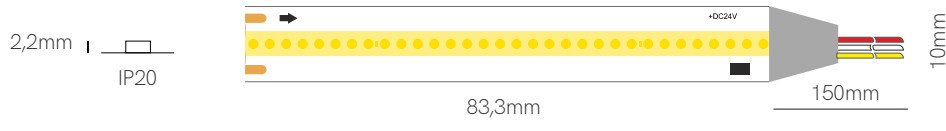

Fine running

Compatible profiles p. 294.

Technical Information

| | |
|-----------|--------------------|
| V / A / W | 24V / 0,5A / 12W/m |
| IC | WS2811 (12px/m) |

| Code | Lumens/w | Lumens/m | CCT | IP |
|---|----------|------------|-------|------|
| SP1270 New | 70 lm/w | 840 lm/m | 2700K | IP20 |
| SP1300 | 79 lm/w | 950 lm/m | 3000K | IP20 |
| SP1400 | 87 lm/w | 1.050 lm/m | 4000K | IP20 |

Control

| Code | Version | Power Max | Pixels Max | VDC IN |
|---------|--------------------------|-----------|------------|--------|
| SP-9812 | Controller | - | - | 24 VDC |
| SP-6329 | Running Touch Controller | 8A | 1.024 | 24 VDC |

*Available in reel of 5 meters.
Accessories pages 282-293.