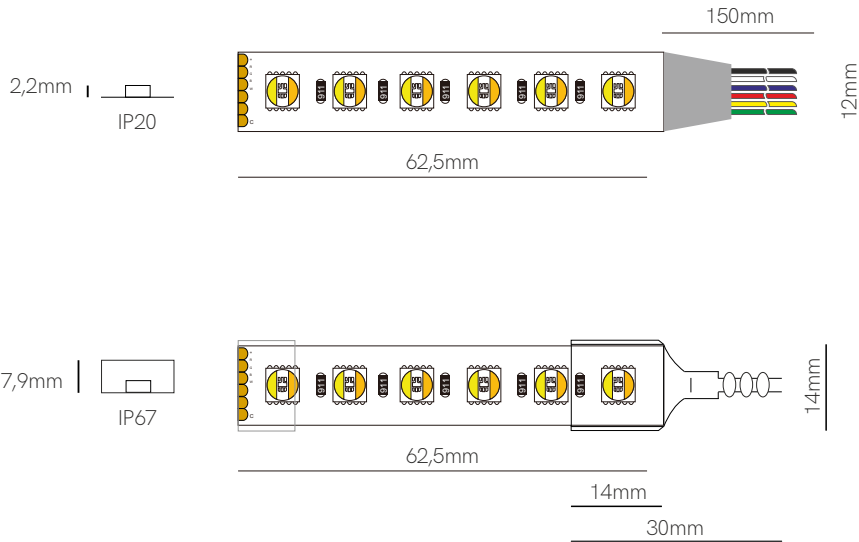

New

Fine 71

Compatible profiles p. 294

Technical Information

V / A / W 24V / 0,875A / 21W/m

Code	Lumens/w	Lumens/m	CCT	IP
71470	29-117 lm/w	70-1.555 lm/m	RGB-WW 2.700K 6000K	IP20
71477	29-117 lm/w	70-1.555 lm/m	RGB-WW 2.700K 6000K	IP67

*Available in reel of 5 meters.

Accessories pages 282-293.

5 YEARS WARRANTY | 21 W/m | 96 LED/m | 24 VDC | III | 62,5mm | 5050