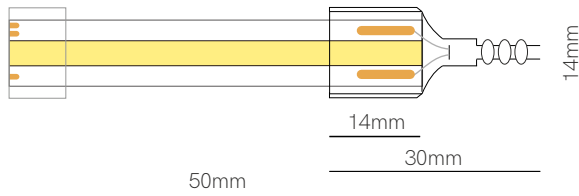

New

Fine 63

Compatible profiles p. 294.

Technical Information

V / A / W

24V / 0,79A / 19W/m

Code	Code	Lumens/w	Lumens/m	CCT	IP
	63360	89-95 lm/w	850-1.750 lm/m	2.700-6.000K	IP20
	63367	89-95 lm/w	850-1.750 lm/m	2.700-6.000K	IP67

Accessories

End Cap
32635

End Cap
32625

*Available in reel of 5 meters.

Accessories pages 282-293.

5 YEARS WARRANTY | 19 W/m | 640 LED/m | CRI ≥90 | 24 VDC | 50mm | COB