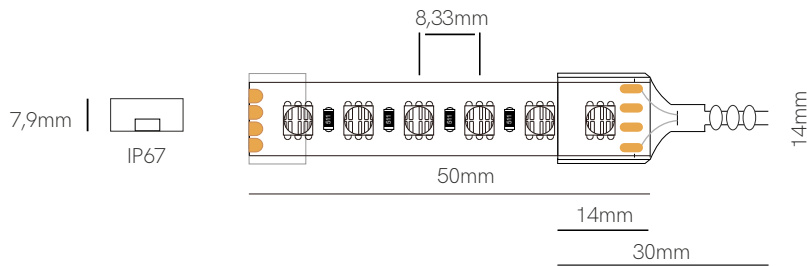

New

Fine 54

Compatible profiles p. 294.

Technical Information

V / A / W 24V / 0,6A / 14W/m

Code	Lumens/w	Lumens/m	CCT	IP
54460	50 lm/w	700 lm/m	RGB	IP20
54467	45 lm/w	630 lm/m	RGB	IP67

*Available in reel of 5 meters.

Accessories pages 282-293.

5 YEARS WARRANTY | 14 W/m | 120 LED/m | 24 VDC | | 50mm | 4040