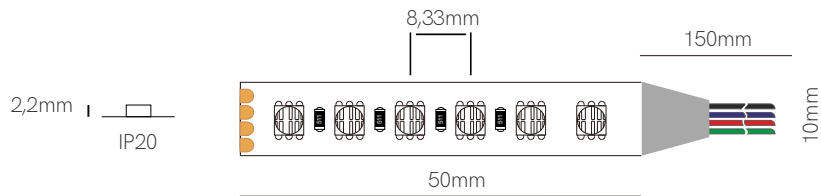

New

Fine 54

Compatible profiles p. 294.

Technical Information

V / A / W 24V / 0,6A / 14W/m

Code	Lumens/w	Lumens/m	CCT	IP
54460	50 lm/w	700 lm/m	RGB	IP20
54467	45 lm/w	630 lm/m	RGB	IP67

*Available in reel of 5 meters.

Accessories pages 282-293.

5 YEARS WARRANTY | 14 W/m | 120 LED/m | 24 VDC | | 50mm | 4040