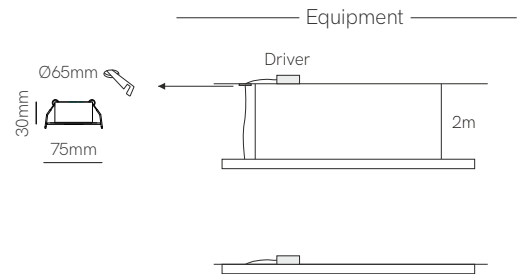

New

Evo mini

Control accessories pages 282-289.

*Finished luminaire. Includes driver, suspension kit, ceiling suspension, power cable and end caps.

Technical Information

Power	38W / 56W / 74W
Lumens	3.458 lm - 8.954 lm
Installation	Surface / Pendant
Material	Aluminium
PCB	Rigid

Code	Diffuser (Angle)	Size	CCT (lm/W) - Power/m	Driver	Colour
Code 8	Black Slats (60°) N	1.170mm 2	2.700K (91-104 lm/W) - 34W/m 2	On / Off 1	<input type="checkbox"/> White (9003) 1
	White Slats (60°) P	1.730mm 4	3.000K (96-109 lm/W) - 34W/m 3	Dali 2	<input type="checkbox"/> Black (9005) 2
		2.290mm 6	4.000K (103/121 lm/W) - 34W/m 4	Push 3	<input checked="" type="checkbox"/> Custom RAL C
				Casambi 5	