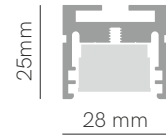

New

Evo mini

Control accessories pages 282-289.

*Finished luminaire. Includes driver, suspension kit, ceiling suspension, power cable and end caps.

Technical Information

Power	38W / 56W / 74W
Lumens	3.458 lm - 8.954 lm
Installation	Surface / Pendant
Material	Aluminium
PCB	Rigid

Code	Diffuser (Angle)	Size	CCT (lm/W) - Power/m	Driver	Colour
Code 8	Black Slats (60°) N	1.170mm 2	2.700K (91-104 lm/W) - 34W/m 2	On / Off 1	<input type="checkbox"/> White (9003) 1
	White Slats (60°) P	1.730mm 4	3.000K (96-109 lm/W) - 34W/m 3	Dali 2	<input type="checkbox"/> Black (9005) 2
		2.290mm 6	4.000K (103/121 lm/W) - 34W/m 4	Push 3	<input checked="" type="checkbox"/> Custom RAL C
				Casambi 5	