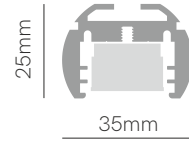

New

Evo R

Control accessories pages 282-289.

*Finished luminaire. Includes driver, suspension kit, ceiling suspension, power cable and end caps.

Technical Information

Power	38W / 56W / 74W
Lumens	3.458 lm - 8.954 lm
Installation	Surface / Pendant
Material	Aluminium
PCB	Rigid

Code	Diffuser (Angle)	Size	CCT (lm/W) - Power/m	Driver	Colour
Code 3	Black Slats (60°) N	1.170mm 2	2.700K (91-104 lm/W) - 34W/m 2	On / Off 1	<input type="checkbox"/> White (9003) 1
	White Slats (60°) P	1.730mm 4	3.000K (96-109 lm/W) - 34W/m 3	Dali 2	<input type="checkbox"/> Black (9005) 2
		2.290mm 6	4.000K (103/121 lm/W) - 34W/m 4	Push 3 ⓘ	<input type="checkbox"/> Custom RAL C
				Casambi 5	