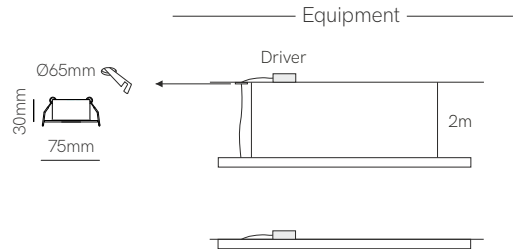

New

Evo R

Control accessories pages 282-289.

*Finished luminaire. Includes driver, suspension kit, ceiling suspension, power cable and end caps.

Technical Information

Power	38W / 56W / 74W
Lumens	3.458 lm - 8.954 lm
Installation	Surface / Pendant
Material	Aluminium
PCB	Rigid

Code	Diffuser (Angle)	Size	CCT (lm/W) - Power/m	Driver	Colour
Code 3	Black Slats (60°) N	1.170mm 2	2.700K (91-104 lm/W) - 34W/m 2	On / Off 1	<input type="checkbox"/> White (9003) 1
	White Slats (60°) P	1.730mm 4	3.000K (96-109 lm/W) - 34W/m 3	Dali 2	<input type="checkbox"/> Black (9005) 2
		2.290mm 6	4.000K (103/121 lm/W) - 34W/m 4	Push 3 ⓘ	<input type="checkbox"/> Custom RAL C
				Casambi 5	