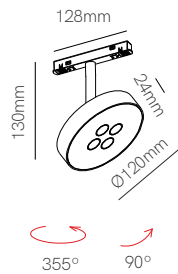

New

New

Cookie 48V

Cookie 48V

Cookie suspension 48V

*Need power supply (page 408).

Technical Information

Power	12W	12W	12W
Installation	Magnet Track	Magnet Track	Magnet Track
Color Temperature	2.700K / 3.000K	Dali 2.700K - 4.000K	Dali 2.700K - 4.000K
Lumens	940 lm / 950 lm	500 lm - 700 lm	500 lm - 700 lm
Material	Aluminium	Aluminium	Aluminium
Finishes	White / Black	White / Black	White / Black