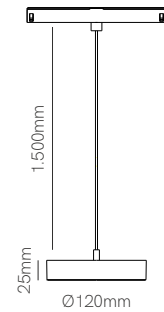

New

New

Cookie 48V

Cookie 48V

Cookie suspension 48V

*Need power supply (page 408).

Technical Information

Power	12W	12W	12W
Installation	Magnet Track	Magnet Track	Magnet Track
Color Temperature	2.700K / 3.000K	Dali 2.700K - 4.000K	Dali 2.700K - 4.000K
Lumens	940 lm / 950 lm	500 lm - 700 lm	500 lm - 700 lm
Material	Aluminium	Aluminium	Aluminium
Finishes	White / Black	White / Black	White / Black