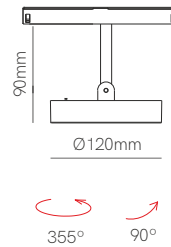

New

New

Cookie 48V

Cookie 48V

Cookie suspension 48V

*Need power supply (page 408).

Technical Information

Power	12W	12W	12W
Installation	Magnet Track	Magnet Track	Magnet Track
Color Temperature	2.700K / 3.000K	Dali 2.700K - 4.000K	Dali 2.700K - 4.000K
Lumens	940 lm / 950 lm	500 lm - 700 lm	500 lm - 700 lm
Material	Aluminium	Aluminium	Aluminium
Finishes	White / Black	White / Black	White / Black