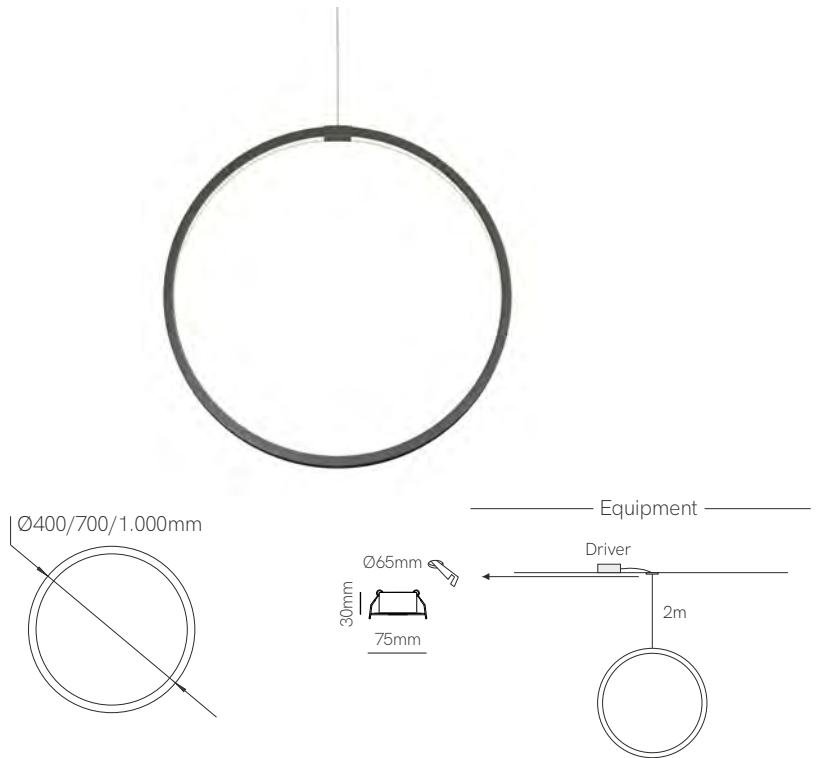

New

Circus

Control accessories pages 282-289.

*Finished luminaire. Includes power supply, suspension kit and power cable.

Technical Information

Power	26W / 44W / 63W
Lumens	1.560 lm - 4.536 lm
Installation	Pendant
Material	Aluminium
Material	Flex

Code	Diffuser	Size	CCT (lm/W) - Power/m	Driver	Colour
Code 1	Opal 0	400mm 2	2.700K (60 lm/W) - 22W/m 2	On / Off 1	<input type="checkbox"/> White (9003) 1
		700mm 4	3.000K (66 lm/W) - 22W/m 3	Dali 2	<input type="checkbox"/> Black (9005) 2
		1.000mm 6	4.000K (72 lm/W) - 22W/m 4	Push 3 ⓘ	<input type="checkbox"/> Matt Gold 4
			RGB-W (50 lm/W) - 22W/m 8	Casambi 5 ⓘ	<input type="checkbox"/> Silver 5
			2.700-5.500K (70 lm/W) - 22W/m 9	Tuya 7 ⓘ	<input type="checkbox"/> Custom RAL C
					<input type="checkbox"/> Electrolytic Plating ⓘ