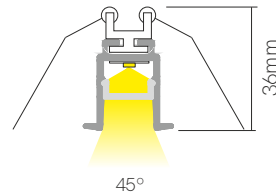

New

Box 95

*Useful area: 12x3mm.

Compatible led strips p. 294.

Technical Information

Max. power	22W/m
Installation	Recessed
Material	Aluminium
Finishes	White / Black / Aluminium

Code	<input type="checkbox"/> 95121
	<input checked="" type="checkbox"/> 95122
	<input type="checkbox"/> 95119
	Custom RAL
	Electrolytic Plating

Consult delivery terms and conditions.

Accessories

Opal
Prismatic
 75440

End Cap
 95631
 95632
 95633

End Cap
 95621
 95622
 95623

Clip
Metallic
 24710

3 YEARS WARRANTY | IP 20 | | 2m Max | AL 6063