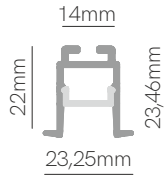

New

Box 95

*Useful area: 12x3mm.

Compatible led strips p. 294.

Technical Information

Max. power	22W/m
Installation	Recessed
Material	Aluminium
Finishes	White / Black / Aluminium

Code	<input type="checkbox"/> 95121
	<input checked="" type="checkbox"/> 95122
	<input type="checkbox"/> 95119
	Custom RAL
	Electrolytic Plating

Consult delivery terms and conditions.

Accessories

Opal
Prismatic
 75440

End Cap
 95631
 95632
 95633

End Cap
 95621
 95622
 95623

Clip
Metallic
 24710

3 YEARS WARRANTY | IP 20 | | 2m Max | AL 6063