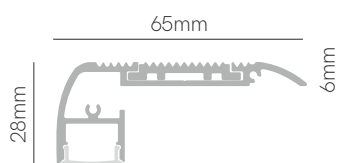

New

Box 67

*Useful area: 12x3mm.

Compatible led strips p. 294.

Technical Information

Max. power	12W/m
Installation	Surface / stairs
Material	Aluminium
Finishes	Black
Code	■ 67122

Accessories

Diffuser PC
Opal 70%
□ 67440

End Cap
■ 67632

PVC anti-skid cover
■ 67452

3 YEARS WARRANTY | IP 20 | | 2m Max | AL 6063