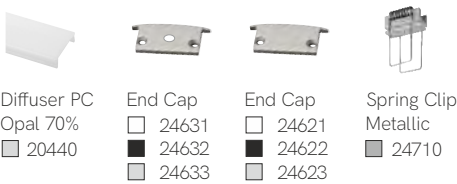

New

Box 24

*Useful area: 12x3mm.

Compatible led strips p. 294.

Technical Information

Max. power	20W/m
Installation	Recessed
Material	Aluminium
Finishes	White / Black / Aluminium
Code	<input type="checkbox"/> 24121 <input type="checkbox"/> 24122 <input type="checkbox"/> 24119 <input checked="" type="checkbox"/> Custom RAL <input checked="" type="checkbox"/> Electrolytic Plating

ⓘ Consult delivery terms and conditions.

Accessories

Diffuser PC
Opal 70%
 20440

End Cap
 24631
 24632
 24633

End Cap
 24621
 24622
 24623

Spring Clip
Metallic
 24710

3 YEARS WARRANTY | IP 20 | 2m Max | AL 6063