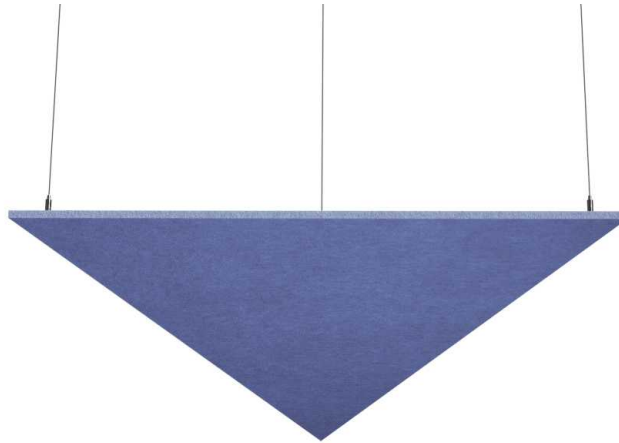

New

Blaber triangular

600x600x600mm / 840x840x840mm

Code	Size	Presentation	Installation	Colour
Code BT	600x600x600mm	1	Sound Absorbing	3
	840x840x840mm	2	Ⓟ Custom	9
			Pendant wire	2
				① Blue 5
				① Black 6
				① Gray 8
				① Orange 9
				① Custom C