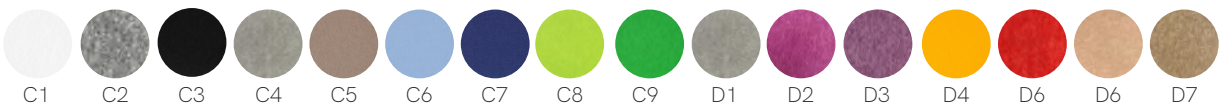

New

Blaber round

Ø400/700/900/1.000mm

Code	Size	Presentation	Installation	Colour
Code BR	400mm	5	Sound Absorbing	3
	700mm	6	Ⓟ Custom	9
	900mm	7		
	1.000mm	8		
			Pendant wire	2
				Ⓜ Blue 5
				Ⓜ Black 6
				Ⓜ Gray 8
				Ⓜ Orange 9
				Ⓜ Custom C

Code: **BR** **2**

Ⓜ Consult delivery terms and conditions.

*Create your code according to your preferences.

Ⓟ Consult with project department to combine sound absorbing with luminaires.

Standard colors

Custom colors