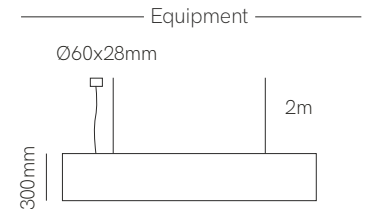

New

Blaber line

Control accessories pages 282-289.

*Finished luminaire. Includes suspension kit, power cable and end caps.

Technical Information

Power	30W / 39W / 49W
Lumens	2.730 lm - 5.047 lm
Installation	Pendant
Material	Aluminium and PET felt
PCB	Rigid

Code	Diffuser (Angle)	Size	CCT (lm/W) - Power/m	Driver	Colour
Code B	Black Slats (60°)	9			
		945mm 2	2.700K (91 lm/W) - 34W/m 2	On / Off 1	Blue 5
		1.225mm 3	3.000K (96 lm/W) - 34W/m 3	Dali 2	Black 6
		1.505mm 4	4.000K (103 lm/W) - 34W/m 4	Push 3	Gray 8
				Casambi 5	Orange 9
					Custom C