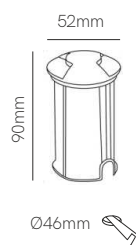

Ina

Dis

Technical Information

Power	2W	2W
Installation	Recessed	Recessed
Color Temperature	3.000K	3.000K
Lumens	55 lm	55 lm
Material	Inox 304	Inox 304
Finishes	Brushed Inox	Brushed Inox
Code	■ 4367	■ 4368

*Recessed box included. Integrated driver.

3 YEARS WARRANTY | 50.000 HOURS | → | IP 67 | 100/240 VAC | PF >0,4 | CRI ≥80 | | CABLE 50CM | 50/60 Hz | | +50°C -20°C |