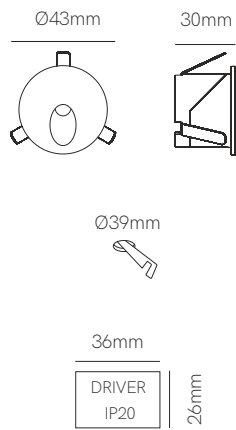

Polo

Technical Information

Power	2W
Installation	Recessed
Color Temperature	3.200K / 4.000K
Lumens	90 lm / 96 lm
Material	Aluminium
Finishes	White / Black

Code	☐	3.200K	3995
	☐	4.000K	3996
	☒	3.200K	3997
	☒	4.000K	3998
		Custom RAL	

Consult delivery terms and conditions.

3 YEARS WARRANTY |
50.000 HOURS |
IP 54 |
220/240 VAC |
PF >0,5 |
CRI ≥80 |
|
65° |
|
50/60 Hz |
+50°C |
-20°C |
AKZO NOBEL |
|
1/200