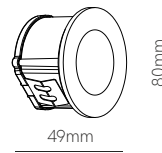

*Integrated driver.

① Consult delivery terms and conditions.

New

Artis square

Artis round

Recessed box included
107mm x 73mm x 53mm

Recessed box included
67mm x Ø74mm

Surface box included
103mm x 79mm x 57 mm