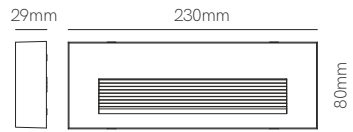

*Recessed and surface box included.

New

Tween surface

Tween recessed

Recessed box included

Technical Information

Power	5W	5W
Installation	Surface	Recessed
Color Temperature	Switch 2.700K / 3.200K / 4.000K	Switch 2.700K / 3.200K / 4.000K
Lumens	360 lm	360 lm
Material	Polycarbonate	Polycarbonate
Finishes	White / Black / Corten	White / Black / Corten
Code	<input type="checkbox"/> 5196 <input checked="" type="checkbox"/> 5197 <input type="checkbox"/> 5198	<input type="checkbox"/> 5199 <input checked="" type="checkbox"/> 5200 <input type="checkbox"/> 5201