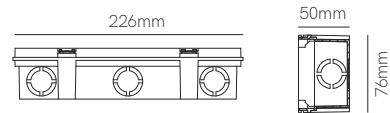

*Recessed and surface box included.

New

Tween surface

Tween recessed

Recessed box included

Technical Information

Power	5W	5W
Installation	Surface	Recessed
Color Temperature	Switch 2.700K / 3.200K / 4.000K	Switch 2.700K / 3.200K / 4.000K
Lumens	360 lm	360 lm
Material	Polycarbonate	Polycarbonate
Finishes	White / Black / Corten	White / Black / Corten
Code	<input type="checkbox"/> 5196 <input checked="" type="checkbox"/> 5197 <input type="checkbox"/> 5198	<input type="checkbox"/> 5199 <input checked="" type="checkbox"/> 5200 <input type="checkbox"/> 5201