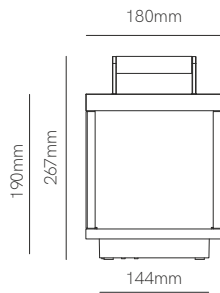

Visor

Technical Information

Power	5W
Installation	Portable
Color Temperature	3.000K
Lumens	460 lm / 230 lm / 46 lm
Material	Aluminium
Finishes	White / Corten
Code	☐ 3929 ☒ 3931

*Charger by USB. Charger included.

3 YEARS WARRANTY BATTERY 2 YEARS | 30.000 HOURS | → | POWER BANK | 6,5 HOURS | 5/11/25 HOURS | 3,7V USB | 7.800 mAh | IP 65 | CRI ≥80 | 120° | IK05 | 3 INTENSITIES | +45°C / -20°C | 1/4