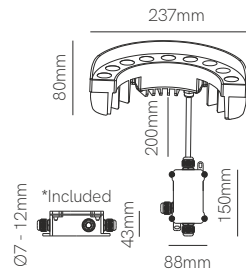

Signal

Technical Information

Power	9W
Installation	Floor / Tree trunk
Color Temperature	3.000K
Lumens	720 lm
Material	Aluminium
Finishes	Dark gray
Code	■ 3.000K 4290

*Integrated driver. IP65 connection box included.

3 YEARS WARRANTY | 20.000 HOURS | → | IP 65 | 100/277 VAC | PF >0,6 | CRI ≥80 | CABLE 20CM | 30° | 50/60 Hz | IK05 | +40°C -20°C | 1/25