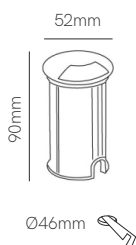

Ina

Dis

Technical Information

Power	2W	2W
Installation	Recessed	Recessed
Color Temperature	3.000K	3.000K
Lumens	55 lm	55 lm
Material	Inox 304	Inox 304
Finishes	Brushed Inox	Brushed Inox
Code	■ 4367	■ 4368

*Recessed box included. Integrated driver.

3 YEARS WARRANTY | 50.000 HOURS | → | IP 67 | 100/240 VAC | PF >0,4 | CRI ≥80 | | CABLE 50CM | 50/60 Hz | | +50°C -20°C |