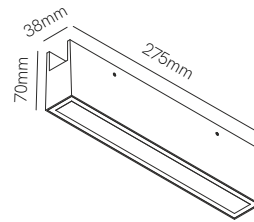

Outdoor

BENEITO FAURE
passion for led light

New

Ice 5

Ice 10

*Need power supply (page 408).

Technical Information

Power	10W	20W
Installation	Outdoor Track	Outdoor Track
Color Temperature	2.700K / 3.000K	2.700K / 3.000K
Lumens	685 lm	1.110 lm
Material	Aluminium	Aluminium
Finishes	White / Black	White / Black