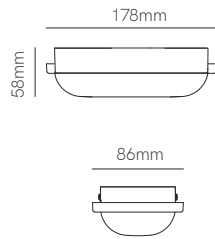

Zibor

Technical Information

Power	12W
Installation	Surface
Color Temperature	3.000K / 4.000K
Lumens	1.200 lm / 1.250 lm
Material	Polycarbonate
Finishes	White / Black

Code	☐	3.000K	4670
	☐	4.000K	4669
	☒	3.000K	4830
	☒	4.000K	4829
		Custom RAL	

ⓘ Consult delivery terms and conditions.

3 YEARS WARRANTY | 25.000 HOURS | → | IP 65 | 220/240 VAC | PF >0,9 | CRI ≥80 | | 120° | 50/60 Hz | IK02 | +40°C / -20°C | 1/10