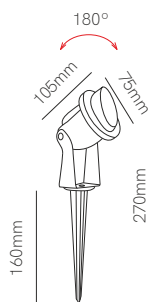

Caddie

Technical Information

Power	3W
Installation	Floor
Color Temperature	3.000K
Lumens	270 lm
Material	Aluminium
Finishes	Black / Corten
Code	 3581 4923

*Spike included.

3 YEARS WARRANTY |
35.000 HOURS |
IP 65 |
100/277 VAC |
PF >0,6 |
CRI ≥72 |
CABLE 24CM |
45° |
50/60 Hz |
IK05 |
+40°C / -20°C |
1/50