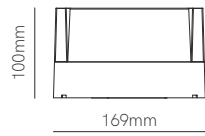

Blis round

Blis square

Blis rectangular

Technical Information

Power	15W	15W	24W
Installation	Surface	Surface	Surface
Color Temperature	Switch 2.700K / 3.200K / 4.000K	Switch 2.700K / 3.200K / 4.000K	Switch 2.700K / 3.200K / 4.000K
Lumens	1.470 lm	1.370 lm	2.360 lm
Material	Polycarbonate	Polycarbonate	Polycarbonate
Finishes	White / Black / Corten	White / Black / Corten	White / Black / Corten
Code	☐ 4957 ☒ 4958 ☐ 4959	☐ 4960 ☒ 4961 ☐ 4962	☐ 4982 ☒ 4983 ☐ 4984

PF >0,6 | 250°

PF >0,6 | 180°

PF >0,9 | 180°

*IP65 connection box included.