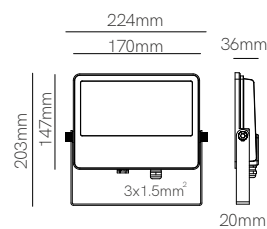

Sky switch 30W

Sky switch 40W

Technical Information

Power	30W	40W
Installation	Surface	Surface
Color Temperature	Switch 3.000K / 4.000K / 5.000K	Switch 3.000K / 4.000K / 5.000K
Lumens	3.600 lm	4.800 lm
Material	Aluminium	Aluminium
Finishes	White / Black / Gray	White / Black / Gray
Code	☐ 4685 ☒ 4686 ☒ 4687	☐ 4688 ☒ 4689 ☒ 4694

Accessories

3 YEARS WARRANTY | 25.000 HOURS | → | IP 65 | 180/260 VAC | PF >0,9 | CRI ≥80 | | 115° | 50/60 Hz | | +45°C / -20°C | AKZO NOBEL | CCT SWITCH | >1KV