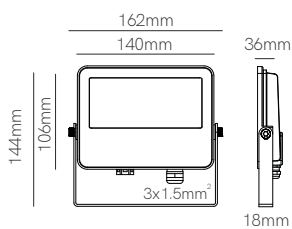

Sky switch 30W

Sky switch 40W

Technical Information

Power	30W	40W
Installation	Surface	Surface
Color Temperature	Switch 3.000K / 4.000K / 5.000K	Switch 3.000K / 4.000K / 5.000K
Lumens	3.600 lm	4.800 lm
Material	Aluminium	Aluminium
Finishes	White / Black / Gray	White / Black / Gray
Code	☐ 4685 ☒ 4686 ☒ 4687	☐ 4688 ☒ 4689 ☒ 4694

Accessories

3 YEARS WARRANTY | 25.000 HOURS | → | IP 65 | 180/260 VAC | PF >0,9 | CRI ≥80 | | 115° | 50/60 Hz | | +45°C / -20°C | AKZO NOBEL | CCT SWITCH | >1KV