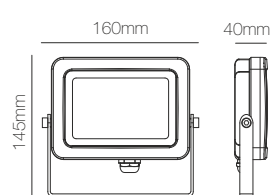

Technical Information

Power	10W	20W	30W
Installation	Surface	Surface	Surface
Color Temperature	5.000K	2.700K / 4.000K / 5.000K	2.700K / 4.000K / 5.000K
Lumens	1.150 lm	2.250 lm / 2.400 lm / 2.450 lm	3.450 lm / 3.600 lm / 3.650 lm
Material	Aluminium	Aluminium	Aluminium
Finishes	White / Black	Black / Corten	Gray / Corten

Code	☐ 5.000K 4254	☒ 5.000K 4266	☐ 3.000K 4276
	☒ 5.000K 4257	☐ 2.700K 4401	☐ 2.700K 4279
		☐ 4.000K 4402	☐ 4.000K 4280

Accessories

5 YEARS WARRANTY | 50.000 HOURS | IP 65 | 220/240 VAC | PF > 0,9 | CRI ≥ 80 | 115° | 50/60 Hz | IK08 | +45°C / -20°C | AKZO NOBEL | >1KV