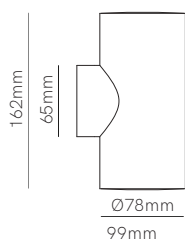

Sunset round

Sunset square

Technical Information

Power	16W	16W
Installation	Surface	Surface
Color Temperature	Switch 2.700K / 3.200K / 4.000K	Switch 2.700K / 3.200K / 4.000K
Lumens	1.800 lm	1.800 lm
Material	Polycarbonate	Polycarbonate
Finishes	White / Black / Corten	White / Black / Corten
Code	☐ 4989 ☒ 4990 ☒ 4991 ☒ Custom RAL	☐ 4992 ☒ 4993 ☒ 4994 ☒ Custom RAL

ⓘ Consult delivery terms and conditions.

3 YEARS WARRANTY | 25.000 HOURS | → | IP 65 | 220/240 VAC | PF >0,9 | CRI ≥80 | 40° | 50/60 Hz | IK06 | +40°C / -20°C | CCT SWITCH | 1/10