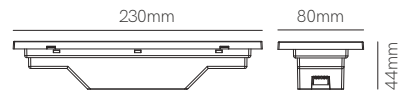

*Recessed and surface box included.

New

Tween surface

Tween recessed

Recessed box included

Technical Information

Power	5W	5W
Installation	Surface	Recessed
Color Temperature	Switch 2.700K / 3.200K / 4.000K	Switch 2.700K / 3.200K / 4.000K
Lumens	360 lm	360 lm
Material	Polycarbonate	Polycarbonate
Finishes	White / Black / Corten	White / Black / Corten
Code	<input type="checkbox"/> 5196 <input checked="" type="checkbox"/> 5197 <input type="checkbox"/> 5198	<input type="checkbox"/> 5199 <input checked="" type="checkbox"/> 5200 <input type="checkbox"/> 5201