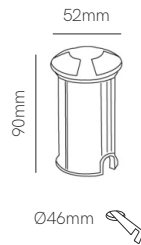

Optic

Nix

Technical Information

Power	2W	2W
Installation	Recessed	Recessed
Color Temperature	3.000K	3.000K
Lumens	55 lm	55 lm
Material	Inox 304	Inox 304
Finishes	Brushed Inox	Brushed Inox
Code	■ 4331	■ 4369

*Recessed box included. Integrated driver.

3 YEARS WARRANTY | 50.000 HOURS | → | IP 67 | 100/240 VAC | PF >0,4 | CRI ≥80 | | CABLE 50CM | 50/60 Hz | | +50°C / -20°C |