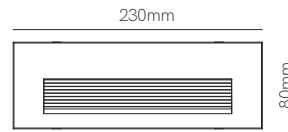

*Recessed and surface box included.

New

Tween surface

Tween recessed

Recessed box included

Technical Information

Power	5W	5W
Installation	Surface	Recessed
Color Temperature	Switch 2.700K / 3.200K / 4.000K	Switch 2.700K / 3.200K / 4.000K
Lumens	360 lm	360 lm
Material	Polycarbonate	Polycarbonate
Finishes	White / Black / Corten	White / Black / Corten
Code	<input type="checkbox"/> 5196 <input checked="" type="checkbox"/> 5197 <input type="checkbox"/> 5198	<input type="checkbox"/> 5199 <input checked="" type="checkbox"/> 5200 <input type="checkbox"/> 5201