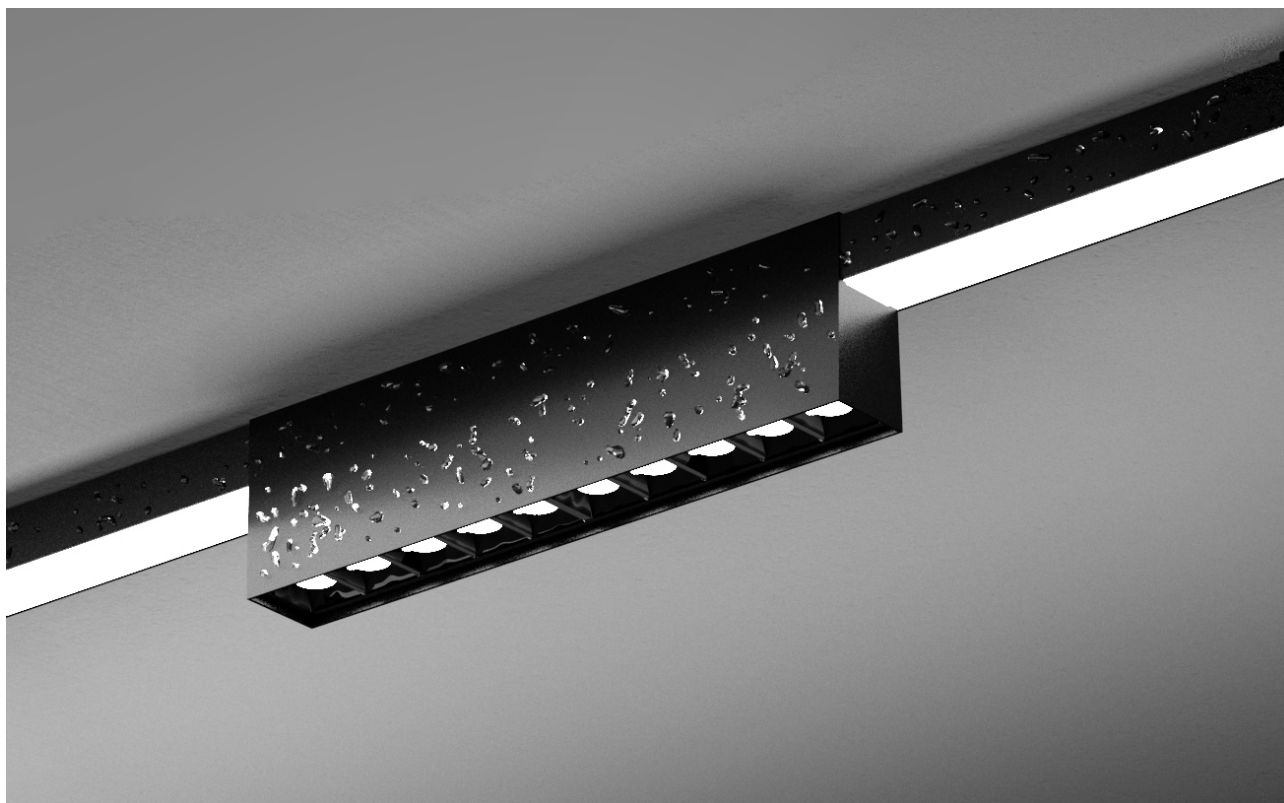

Outdoor

BENEITO FAURE
passion for led light

New

Ice 5

Ice 10

*Need power supply (page 408).

Technical Information

Power	10W	20W
Installation	Outdoor Track	Outdoor Track
Color Temperature	2.700K / 3.000K	2.700K / 3.000K
Lumens	685 lm	1.110 lm
Material	Aluminium	Aluminium
Finishes	White / Black	White / Black