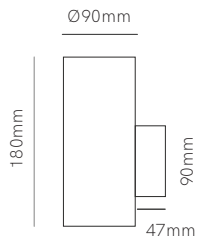

New

Sunset XL

Sunset XL dual

Technical Information

Power	16W	2X16W
Installation	Surface	Surface
Color Temperature	Switch 2.700K / 3.300K / 4.000K	Switch 2.700K / 3.300K / 4.000K
Lumens	1.450 lm	2.900 lm
Material	Aluminium	Aluminium
Finishes	White / Black / Corten	White / Black / Corten

Code	☐ 5419	☐ 5422
	☒ 5420	☒ 5423
	☐ 5421	☐ 5424

3 YEARS WARRANTY | 30.000 HOURS | → | IP 65 | 220/240 VAC | PF >0,9 | CRI ≥90 | | 24° | 50/60 Hz | IK05 | +50°C / -25°C | CCT SWITCH