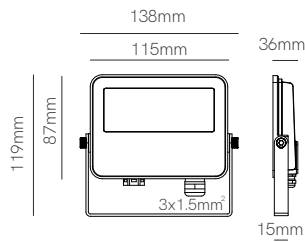

Technical Information

Power	10W	20W
Installation	Surface	Surface
Color Temperature	Switch 3.000K / 4.000K / 5.000K	Switch 3.000K / 4.000K / 5.000K
Lumens	1.200 lm	2.400 lm
Material	Aluminium	Aluminium
Finishes	White / Black / Gray	White / Black / Gray
Code	☐ 4679 ☒ 4680 ☐ 4681	☐ 4682 ☒ 4683 ☐ 4684

Accessories

3 YEARS WARRANTY | 25.000 HOURS | → | IP 65 | 180/260 VAC | PF >0,9 | CRI ≥80 | | 115° | 50/60 Hz | IK08 | +45°C / -20°C | AKZO NOBEL | CCT SWITCH | >1KV