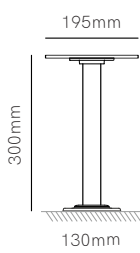

Clos 8W base 30cm

Clos 16W base 30cm

*Need Clos (page 561).

Technical Information

Installation	Surface / Floor	Surface / Floor
Material	Aluminium	Aluminium
Finishes	White / Black / Corten	White / Black / Corten
Code	☐ 4882 ☒ 4883 ☒ 4884	☐ 4888 ☒ 4889 ☒ 4890