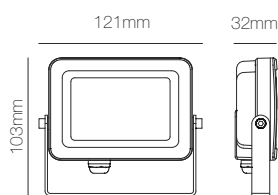

Technical Information

Power	10W	20W	30W
Installation	Surface	Surface	Surface
Color Temperature	5.000K	2.700K / 4.000K / 5.000K	2.700K / 4.000K / 5.000K
Lumens	1.150 lm	2.250 lm / 2.400 lm / 2.450 lm	3.450 lm / 3.600 lm / 3.650 lm
Material	Aluminium	Aluminium	Aluminium
Finishes	White / Black	Black / Corten	Gray / Corten

Code	☐ 5.000K 4254	☒ 5.000K 4266	☐ 3.000K 4276
	☒ 5.000K 4257	☐ 2.700K 4401	☐ 2.700K 4279
		☐ 4.000K 4402	☐ 4.000K 4280

Accessories

5 YEARS WARRANTY | 50.000 HOURS | IP 65 | 220/240 VAC | PF > 0,9 | CRI ≥ 80 | 115° | 50/60 Hz | IK08 | +45°C / -20°C | AKZO NOBEL | >1KV