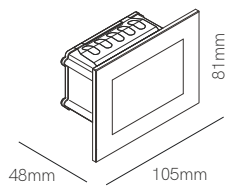

*Integrated driver.

① Consult delivery terms and conditions.

New

Artis square

Artis round

Recessed box included
107mm x 73mm x 53mm

Recessed box included
67mm x Ø74mm

Surface box included
103mm x 79mm x 57 mm