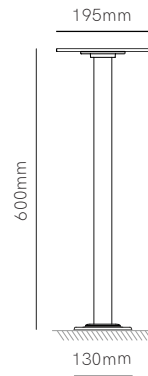

Clos 8W base 60cm

Clos 16W base 60cm

*Need Clos (page 561).

Technical Information

Installation	Surface / Floor	Surface / Floor
Material	Aluminium	Aluminium
Finishes	White / Black / Corten	White / Black / Corten
Code	☐ 4885 ☒ 4886 ☒ 4887	☐ 4891 ☒ 4892 ☒ 4893