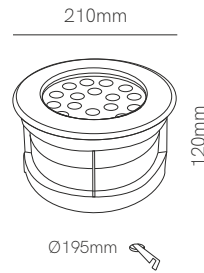

Technical Information

Power	3W	17W
Installation	Recessed	Recessed
Color Temperature	3.000K	3.000K
Lumens	210 lm	1.440 lm
Material	Aluminium	Aluminium
Finishes	Brushed	Brushed
Code	■ 3.000K 4251	■ 3.000K 4135

PF >0,6 |

PF >0,9 |

*Integrated driver. Drainage (min. 300mm).

|
|
|
|
|
|
|
|
|
|
|