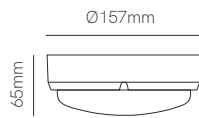

PF >0,6 | 250°

PF >0,6 | 180°

PF >0,9 | 180°

*IP65 connection box included.

Selen

Technical Information

Power	12W
Installation	Surface
Color Temperature	3.000K / 4.000K
Lumens	1.200 lm / 1.250 lm
Material	Polycarbonate
Finishes	White / Black