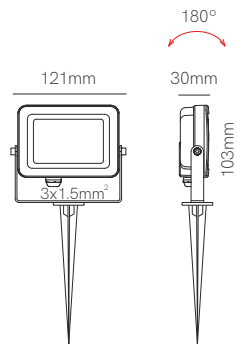

Sky with spike

Technical Information

Power	10W
Installation	Floor
Color Temperature	3.000K / GREEN
Lumens	1.000 lm / 820 lm
Material	Aluminium
Finishes	Corten
Code	<table border="0"> <tr> <td>■</td> <td>3.000K</td> <td>4340</td> </tr> <tr> <td>■</td> <td>GREEN</td> <td>4341</td> </tr> </table>

*Spike included.

5 YEARS WARRANTY | 50.000 HOURS | | IP 65 | 220/240 VAC | PF >0,9 | CRI ≥80 | 115° | 50/60 Hz | IK08 | +45°C / -20°C | AKZO NOBEL | >1KV | 1/32