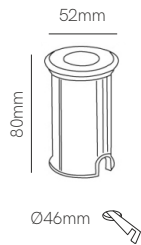

Optic

Nix

Technical Information

Power	2W	2W
Installation	Recessed	Recessed
Color Temperature	3.000K	3.000K
Lumens	55 lm	55 lm
Material	Inox 304	Inox 304
Finishes	Brushed Inox	Brushed Inox
Code	■ 4331	■ 4369

*Recessed box included. Integrated driver.

3 YEARS WARRANTY | 50.000 HOURS | → | IP 67 | 100/240 VAC | PF >0,4 | CRI ≥80 | | CABLE 50CM | 50/60 Hz | | +50°C / -20°C |