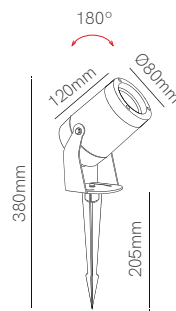

Technical Information

Power	10W	20W
Installation	Floor	Floor
Color Temperature	3.000K	3.000K
Lumens	900 lm	1.500 lm
Material	Aluminium	Aluminium
Finishes	White / Black / Corten	White / Black / Corten
Code	☐ 4894 ☒ 4895 ☒ 4896 New	☐ 4897 ☒ 4898 ☒ 4899 New

*Spike included.

3 YEARS WARRANTY | 20.000 HOURS | → | IP 65 | 100/265 VAC | PF >0,9 | CRI ≥95 | | CABLE 24CM | 18° | 50/60 Hz | IK05 | +40°C / -20°C | 1/20