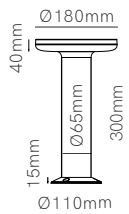

Technical Information

Power	12W	12W
Installation	Floor	Floor
Color Temperature	3.000K / 4.000K	3.000K / 4.000K
Lumens	890 lm / 900 lm	890 lm / 900 lm
Material	Aluminium and Polycarbonate	Aluminium and Polycarbonate
Finishes	White / Black / Corten	White / Black / Corten

Code	☐ 3.000K 4837	☐ 3.000K 4843
	☐ 4.000K 4838	☐ 4.000K 4844
	☒ 3.000K 4839	☒ 3.000K 4845
	☒ 4.000K 4840	☒ 4.000K 4846
	☒ 3.000K 4841	☒ 3.000K 4847
	☒ 4.000K 4842	☒ 4.000K 4848

1/12

1/6

3 YEARS WARRANTY | 30.000 HOURS | → | IP 65 | 220/240 VAC | PF >0,9 | CRI ≥80 | 100° | 50/60 Hz | IK06 | +50°C / -20°C