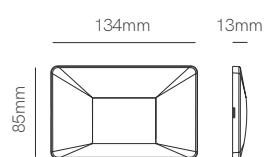

Mis square switch