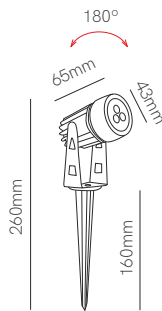

Technical Information

Power	3W	7W
Installation	Floor	Floor
Color Temperature	3.000K	3.000K
Lumens	240 lm	450 lm
Material	Aluminium	Aluminium
Finishes	Black / Corten	White / Black / Corten

Code	■ 4134	□ 4690
	■ 4922	■ 4692
		■ 4693

100/277 VAC | 20.000 HOURS | PF >0,6 | 30° | IK05 | 220/240 VAC | 30.000 HOURS | PF >0,9 | 40° | IK08

*Spike included.

3 YEARS WARRANTY | IP 65 | → | CRI ≥80 | | CABLE 24CM | 50/60 Hz | +40°C / -20°C | 1/50