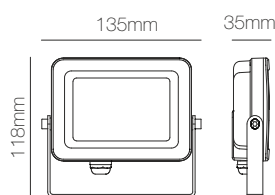

Technical Information

Power	10W	20W	30W
Installation	Surface	Surface	Surface
Color Temperature	5.000K	2.700K / 4.000K / 5.000K	2.700K / 4.000K / 5.000K
Lumens	1.150 lm	2.250 lm / 2.400 lm / 2.450 lm	3.450 lm / 3.600 lm / 3.650 lm
Material	Aluminium	Aluminium	Aluminium
Finishes	White / Black	Black / Corten	Gray / Corten

Code	☐ 5.000K 4254	☒ 5.000K 4266	☐ 3.000K 4276
	☒ 5.000K 4257	☐ 2.700K 4401	☐ 2.700K 4279
		☐ 4.000K 4402	☐ 4.000K 4280

Accessories

5 YEARS WARRANTY | 50.000 HOURS | IP 65 | 220/240 VAC | PF > 0,9 | CRI ≥ 80 | 115° | 50/60 Hz | IK08 | +45°C / -20°C | AKZO NOBEL | >1KV