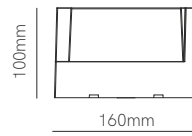

Blis square