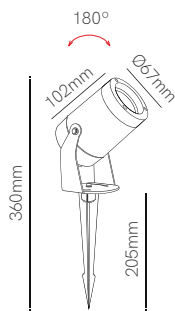

Technical Information

Power	10W	20W
Installation	Floor	Floor
Color Temperature	3.000K	3.000K
Lumens	900 lm	1.500 lm
Material	Aluminium	Aluminium
Finishes	White / Black / Corten	White / Black / Corten
Code	☐ 4894 ☒ 4895 ☒ 4896 New	☐ 4897 ☒ 4898 ☒ 4899 New

*Spike included.

3 YEARS WARRANTY | 20.000 HOURS | → | IP 65 | 100/265 VAC | PF >0,9 | CRI ≥95 | | CABLE 24CM | 18° | 50/60 Hz | IK05 | +40°C / -20°C | 1/20