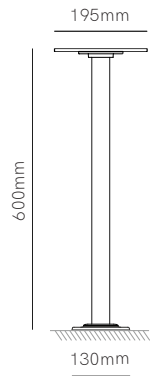

Clos 8W base 60cm

Clos 16W base 60cm

*Need Clos (page 561).

Technical Information

Installation	Surface / Floor	Surface / Floor
Material	Aluminium	Aluminium
Finishes	White / Black / Corten	White / Black / Corten
Code	☐ 4885 ☒ 4886 ☒ 4887	☐ 4891 ☒ 4892 ☒ 4893