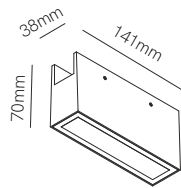

Outdoor

BENEITO FAURE
passion for led light

New

Ice 5

Ice 10

*Need power supply (page 408).

Technical Information

Power	10W	20W
Installation	Outdoor Track	Outdoor Track
Color Temperature	2.700K / 3.000K	2.700K / 3.000K
Lumens	685 lm	1.110 lm
Material	Aluminium	Aluminium
Finishes	White / Black	White / Black