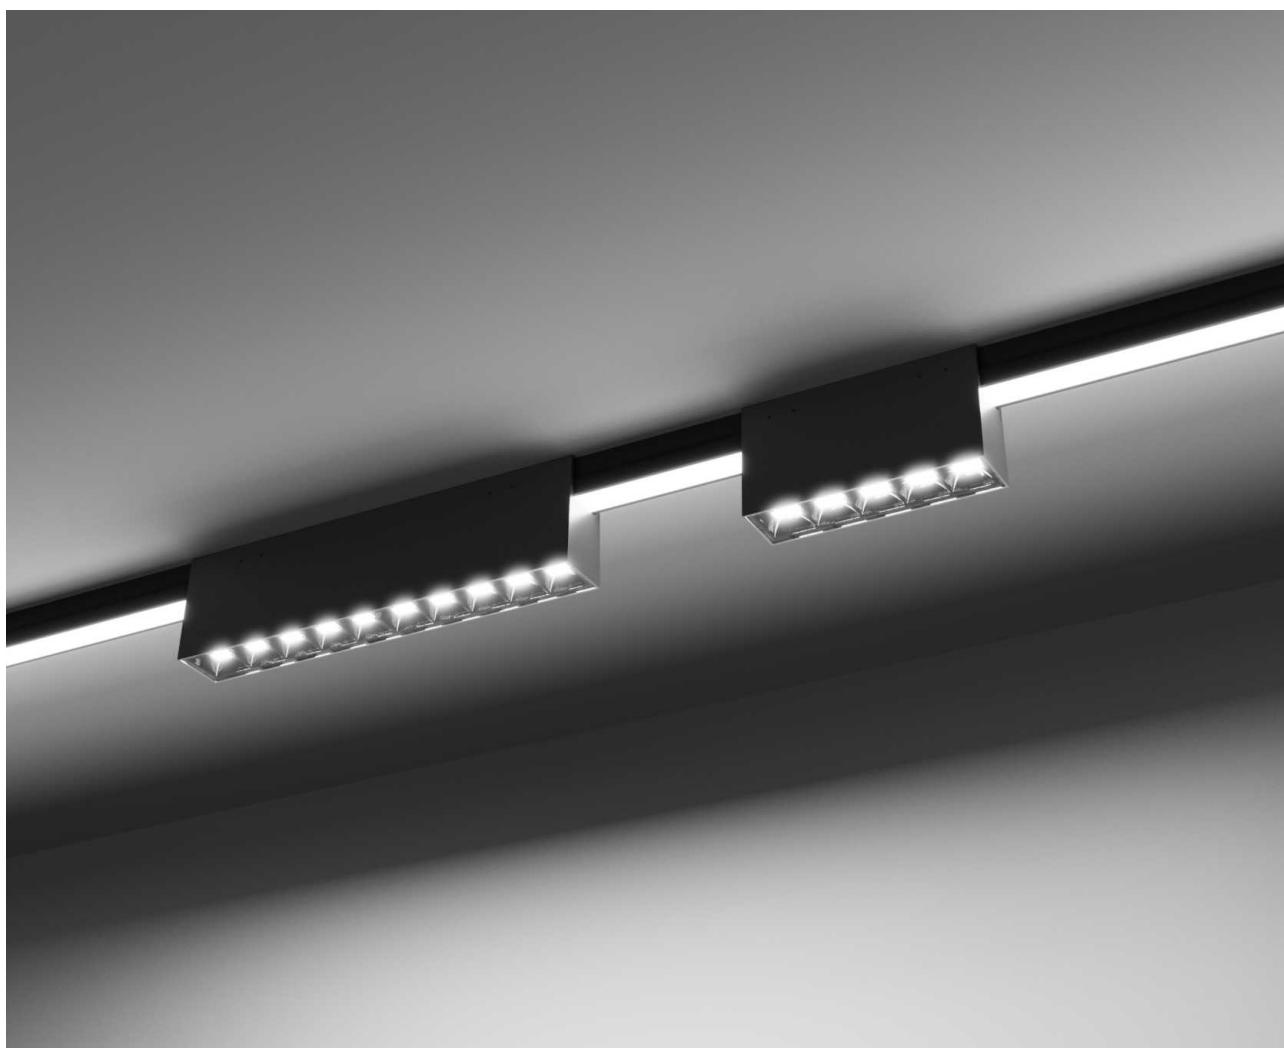

Outdoor

BENEITO FAURE
passion for led light

New

Ice 5

Ice 10

*Need power supply (page 408).

Technical Information

Power	10W	20W
Installation	Outdoor Track	Outdoor Track
Color Temperature	2.700K / 3.000K	2.700K / 3.000K
Lumens	685 lm	1.110 lm
Material	Aluminium	Aluminium
Finishes	White / Black	White / Black