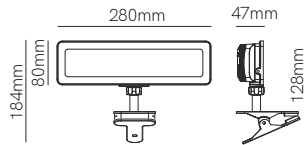

Wech

Technical Information

Power	10W
Installation	Portable
Color Temperature	Switch 3.000K / 4.000K / 5.000K
Lumens	600 lm
Material	Aluminium & Polycarbonate
Finishes	White / Black
Code	☐ 5004 ☒ 5005

Clamp, lyre and charger included.