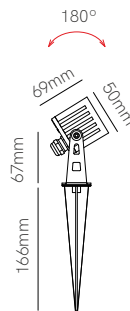

Technical Information

Power	3W	7W
Installation	Floor	Floor
Color Temperature	3.000K	3.000K
Lumens	240 lm	450 lm
Material	Aluminium	Aluminium
Finishes	Black / Corten	White / Black / Corten

Code	■ 4134	□ 4690
	■ 4922	■ 4692
		■ 4693

100/277 VAC | 20.000 HOURS | PF >0,6 | 30° | IK05 | 220/240 VAC | 30.000 HOURS | PF >0,9 | 40° | IK08

*Spike included.

3 YEARS WARRANTY | IP 65 | → | CRI ≥80 | | CABLE 24CM | 50/60 Hz | +40°C / -20°C | 1/50