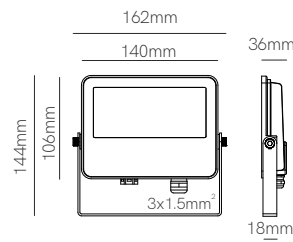

Technical Information

Power	10W	20W
Installation	Surface	Surface
Color Temperature	Switch 3.000K / 4.000K / 5.000K	Switch 3.000K / 4.000K / 5.000K
Lumens	1.200 lm	2.400 lm
Material	Aluminium	Aluminium
Finishes	White / Black / Gray	White / Black / Gray
Code	☐ 4679 ☒ 4680 ☐ 4681	☐ 4682 ☒ 4683 ☐ 4684

Accessories

3 YEARS WARRANTY | 25.000 HOURS | → | IP 65 | 180/260 VAC | PF >0,9 | CRI ≥80 | | 115° | 50/60 Hz | IK08 | +45°C / -20°C | AKZO NOBEL | CCT SWITCH | >1KV