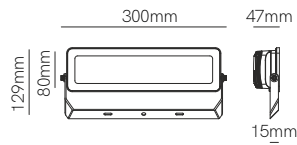

Wech

Technical Information

Power	10W
Installation	Portable
Color Temperature	Switch 3.000K / 4.000K / 5.000K
Lumens	600 lm
Material	Aluminium & Polycarbonate
Finishes	White / Black
Code	☐ 5004 ☒ 5005

Clamp, lyre and charger included.