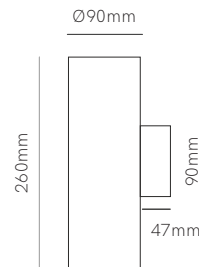

New

Sunset XL

Sunset XL dual

Technical Information

Power	16W	2X16W
Installation	Surface	Surface
Color Temperature	Switch 2.700K / 3.300K / 4.000K	Switch 2.700K / 3.300K / 4.000K
Lumens	1.450 lm	2.900 lm
Material	Aluminium	Aluminium
Finishes	White / Black / Corten	White / Black / Corten

Code	☐ 5419	☐ 5422
	☒ 5420	☒ 5423
	☐ 5421	☐ 5424

3 YEARS WARRANTY | 30.000 HOURS | → | IP 65 | 220/240 VAC | PF >0,9 | CRI ≥90 | | 24° | 50/60 Hz | IK05 | +50°C / -25°C | CCT SWITCH