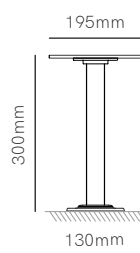

Clos 8W base 30cm

Clos 16W base 30cm

*Need Clos (page 561).

Technical Information

Installation	Surface / Floor	Surface / Floor
Material	Aluminium	Aluminium
Finishes	White / Black / Corten	White / Black / Corten
Code	☐ 4882 ☒ 4883 ☒ 4884	☐ 4888 ☒ 4889 ☒ 4890