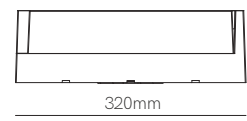

Blis rectangular