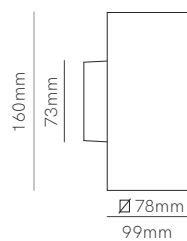

Sunset round

Sunset square

Technical Information

Power	16W	16W
Installation	Surface	Surface
Color Temperature	Switch 2.700K / 3.200K / 4.000K	Switch 2.700K / 3.200K / 4.000K
Lumens	1.800 lm	1.800 lm
Material	Polycarbonate	Polycarbonate
Finishes	White / Black / Corten	White / Black / Corten
Code	☐ 4989 ☒ 4990 ☒ 4991 ☒ Custom RAL	☐ 4992 ☒ 4993 ☒ 4994 ☒ Custom RAL

ⓘ Consult delivery terms and conditions.

3 YEARS WARRANTY | 25.000 HOURS | → | IP 65 | 220/240 VAC | PF >0,9 | CRI ≥80 | 40° | 50/60 Hz | IK06 | +40°C / -20°C | CCT SWITCH | 1/10