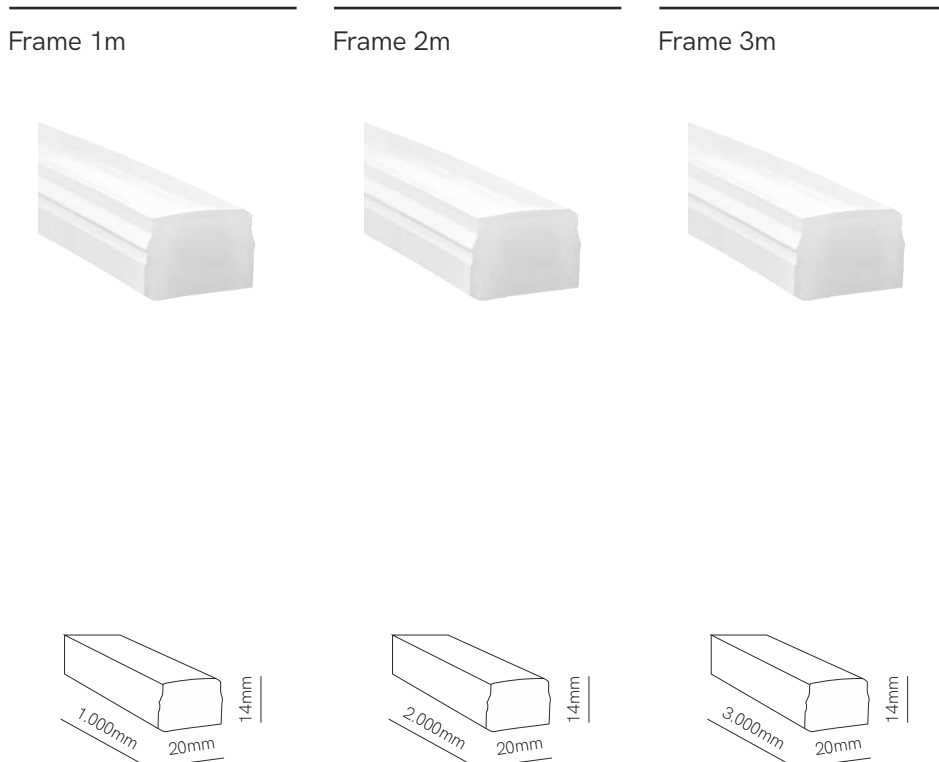

New

*Need power supply (page 408).

Technical Information

Power	10W	20W	30W
Installation	Outdoor Track	Outdoor Track	Outdoor Track
Color Temperature	2.700K / 3.000K	2.700K / 3.000K	2.700K / 3.000K
Lumens	680 lm	1.400 lm	2.055 lm
Material	Silicone	Silicone	Silicone
Code	☐ 2.700K 5400 ☐ 3.000K 5401	☐ 2.700K 5402 ☐ 3.000K 5403	☐ 2.700K 5404 ☐ 3.000K 5405

3 YEARS WARRANTY | 30.000 HOURS | IP 65 | 48V DC | CRI ≥90 | III | 100° | 125mm | ✂ | IK06 | +45°C / -20°C | 1/15