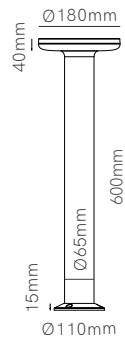

Outdoor

BENEITO FAURE
passion for led light

New

Ice 5

Ice 10

*Need power supply (page 408).

Technical Information

Power	10W	20W
Installation	Outdoor Track	Outdoor Track
Color Temperature	2.700K / 3.000K	2.700K / 3.000K
Lumens	685 lm	1.110 lm
Material	Aluminium	Aluminium
Finishes	White / Black	White / Black

L joint ceiling

L: 70mm W: 70mm H: 26mm

- 5412
- 5413

L joint wall ceiling

L: 70mm W: 70mm H: 30mm

- 5425
- 5426

Linear joint

L: 100mm W: 30mm H: 26mm

- 5414
- 5415

End cap

L: 62mm W: 30mm H: 26mm

- 5416
- 5417

Waterproof silicone cover

L: 20mm W: 14mm H: 4mm

- 5418

Power supplies 48V (page 408).

Mac 30

Mac 60

Technical Information

Power	12W	12W
Installation	Floor	Floor
Color Temperature	3.000K / 4.000K	3.000K / 4.000K
Lumens	890 lm / 900 lm	890 lm / 900 lm
Material	Aluminium and Polycarbonate	Aluminium and Polycarbonate
Finishes	White / Black / Corten	White / Black / Corten