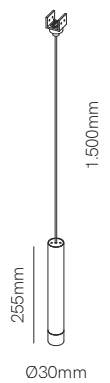

New

Atmos track

*Need power supply (page 408).

Technical Information

Power	8W
Installation	Outdoor Track
Color Temperature	2.700K / 3.000K
Lumens	510 lm
Material	Aluminium
Finishes	White / Black

Code	☐	2.700K	5392
	☐	3.000K	5393
	☒	2.700K	5394
	☒	3.000K	5395

3 YEARS WARRANTY | 30.000 HOURS | IP 65 | 48V DC | UGR <19 | CRI ≥90 | III | 38° | IK06 | +45°C / -20°C | 1/20