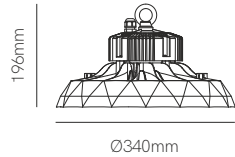

# Industrial

**BENEITO FAURE**  
passion for led light

New

Ufo Lens switch  
60W / 80W / 100W

Ufo Lens switch  
90W / 120W / 150W

Technical Information

Power	Switch 60W / 80W / 100W	Switch 90W / 120W / 150W
Installation	Surface	Surface
Color Temperature	Switch 3.000K / 4.000K / 5.000K	Switch 3.000K / 4.000K / 5.000K
Lumens	131-167 lm/W	128-167 lm/W
Material	Aluminium	Aluminium
Finishes	Black	Black
Code	■ 5147	■ 5148