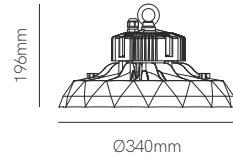

# Industrial

**BENEITO FAURE**  
passion for led light

New

Ufo Lens switch  
60W / 80W / 100W

Ufo Lens switch  
90W / 120W / 150W

Technical Information

Power	Switch 60W / 80W / 100W	Switch 90W / 120W / 150W
Installation	Surface	Surface
Color Temperature	Switch 3.000K / 4.000K / 5.000K	Switch 3.000K / 4.000K / 5.000K
Lumens	131-167 lm/W	128-167 lm/W
Material	Aluminium	Aluminium
Finishes	Black	Black
Code	■ 5147	■ 5148