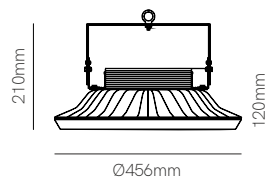

Ufo 300W

Technical Information

Power	300W
Installation	Surface
Color Temperature	4.000K
Lumens	39.000 lm
Material	Aluminium
Finishes	Gray
Code	■ 4.000K 3972

*Lira included.

5 YEARS WARRANTY | 50.000 HOURS | → | IP 65 | 100/260 VAC | PF >0,9 | CRI ≥80 | | CABLE 2M | 110° | 50/60 Hz | | +50°C -30°C | >4KV | 1