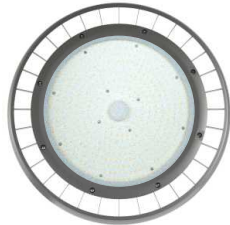

Ufo 300W

Technical Information

Power	300W
Installation	Surface
Color Temperature	4.000K
Lumens	39.000 lm
Material	Aluminium
Finishes	Gray
Code	■ 4.000K 3972

*Lira included.

5 YEARS WARRANTY | 50.000 HOURS | → | IP 65 | 100/260 VAC | PF >0,9 | CRI ≥80 | | CABLE 2M | 110° | 50/60 Hz | | +50°C -30°C | >4KV | 1