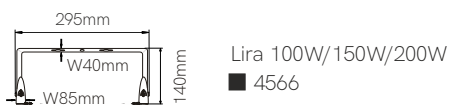

Accessories

5 YEARS WARRANTY | 50.000 HOURS | → | IP 65 | 100/260 VAC | PF >0,9 | CRI ≥80 | | CABLE 2M | 60°/90°/120° | 50/60 Hz | IK10 | +50°C / -30°C | >4KV | | 1