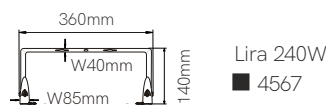

Accessories

5 YEARS WARRANTY | 50.000 HOURS | → | IP 65 | 100/260 VAC | PF >0,9 | CRI ≥80 | | CABLE 2M | 60°/90°/120° | 50/60 Hz | IK10 | +50°C / -30°C | >4KV | | 1