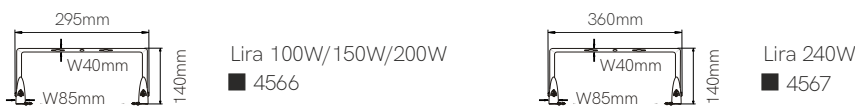

Accessories

5 YEARS WARRANTY | 50.000 HOURS | → | IP 65 | 100/260 VAC | PF >0,9 | CRI ≥80 | | CABLE 2M | 60° 90° 110° | 50/60 Hz | IK10 | +45°C -25°C | CCT SWITCH | POWER SWITCH | >6KV | 1