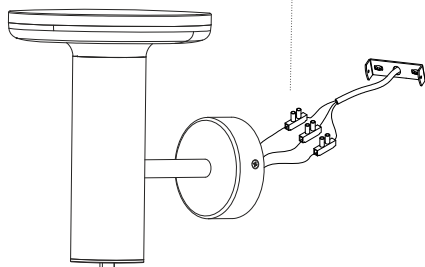

# Mac wall base

wall

5264, 5265, 5266

12W

**BENEITO FAURE**<sup>®</sup>

passion for led light

Instrucciones de montaje/ Assembly instructions/ Instructions de montage/ Montageanleitung/ Istruzioni di montaggio

Danger!  
220/240 VAC

Qualified  
Electrician

1.0

2.0

3.0

L N

CCT  
SWITCH

4.0