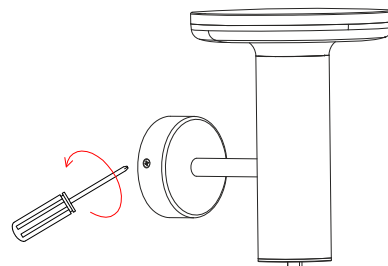

Mac wall base

wall

5264, 5265, 5266

12W

BENEITO FAURE®

passion for led light

Instrucciones de montaje/ Assembly instructions/ Instructions de montage/ Montageanleitung/ Istruzioni di montaggio

Danger!
220/240 VAC

Qualified
Electrician