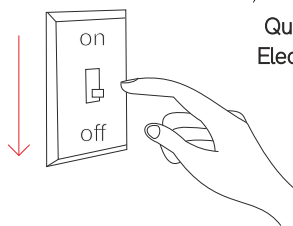

Mac wall base

wall

5264, 5265, 5266

12W

BENEITO FAURE®

passion for led light

Instrucciones de montaje/ Assembly instructions/ Instructions de montage/ Montageanleitung/ Istruzioni di montaggio

Danger!
220/240 VAC

Qualified
Electrician