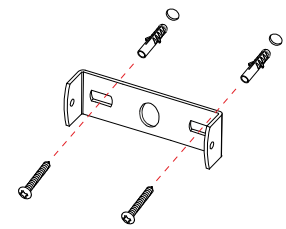

Mac wall base

wall

5264, 5265, 5266

12W

BENEITO FAURE®

passion for led light

Instrucciones de montaje/ Assembly instructions/ Instructions de montage/ Montageanleitung/ Istruzioni di montaggio

Danger!
220/240 VAC

Qualified
Electrician