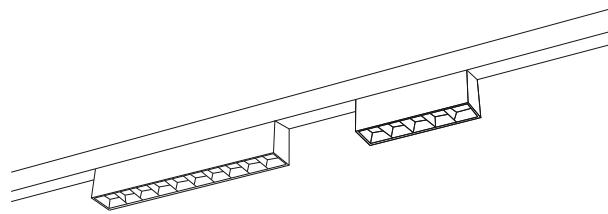

Ice 5 -10

outdoor lighting

5384, 5385, 5386, 5387, 5388, 5389, 5390, 5391

10W,

20W

Instrucciones de montaje/ Assembly instructions/ Instructions de montage/ Montageanleitung/ Istruzioni di montaggio

Driver
48V DC