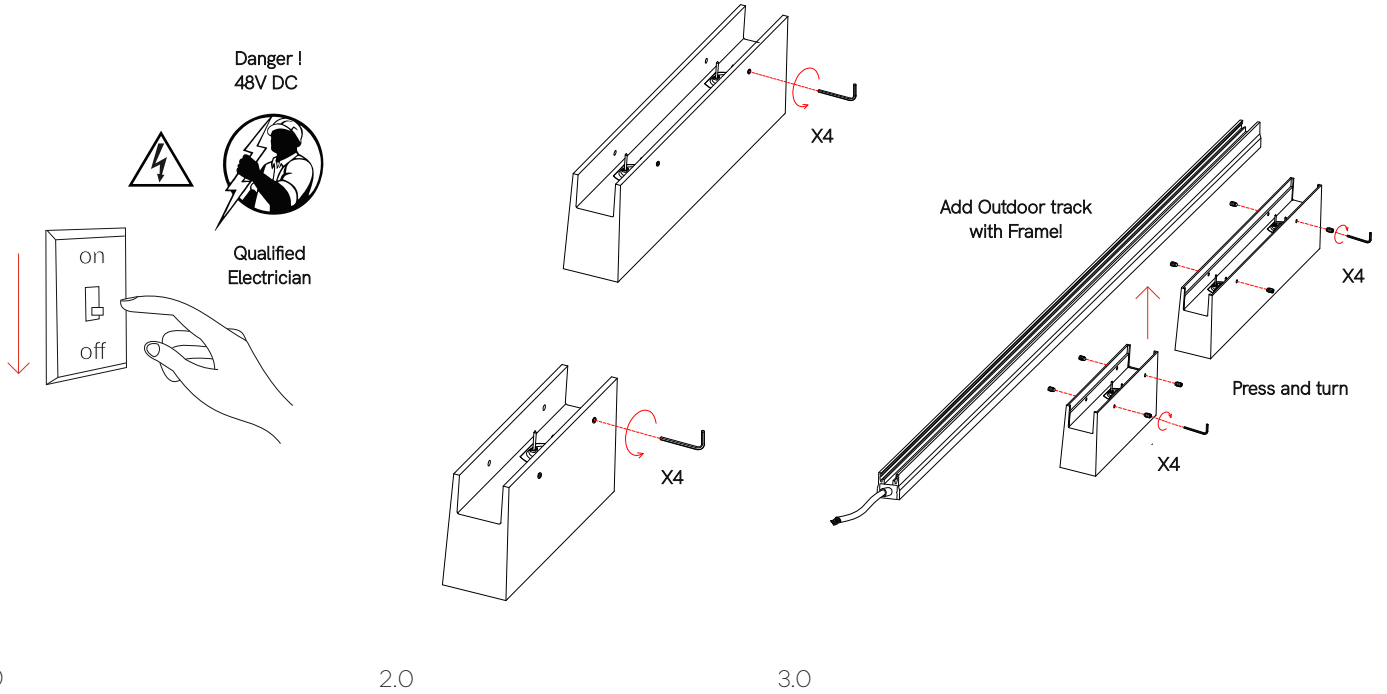

Ice 5 -10

outdoor lighting

5384, 5385, 5386, 5387, 5388, 5389, 5390, 5391

10W,

20W

Instrucciones de montaje/ Assembly instructions/ Instructions de montage/ Montageanleitung/ Istruzioni di montaggio

Driver
48V DC