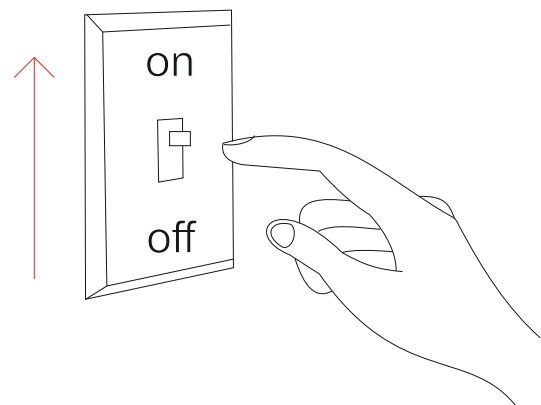

Ice 5 -10

outdoor lighting

5384, 5385, 5386, 5387, 5388, 5389, 5390, 5391

10W,

20W

Instrucciones de montaje/ Assembly instructions/ Instructions de montage/ Montageanleitung/ Istruzioni di montaggio

Driver
48V DC