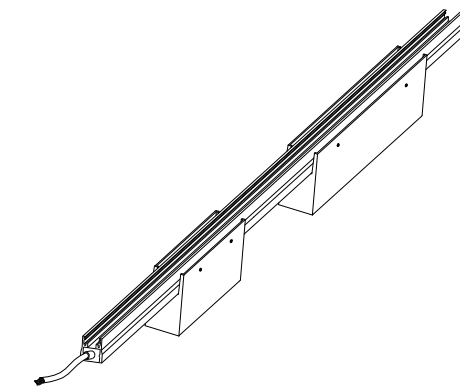

Ice 5 -10

outdoor lighting

5384, 5385, 5386, 5387, 5388, 5389, 5390, 5391

10W,

20W

Instrucciones de montaje/ Assembly instructions/ Instructions de montage/ Montageanleitung/ Istruzioni di montaggio

Driver
48V DC