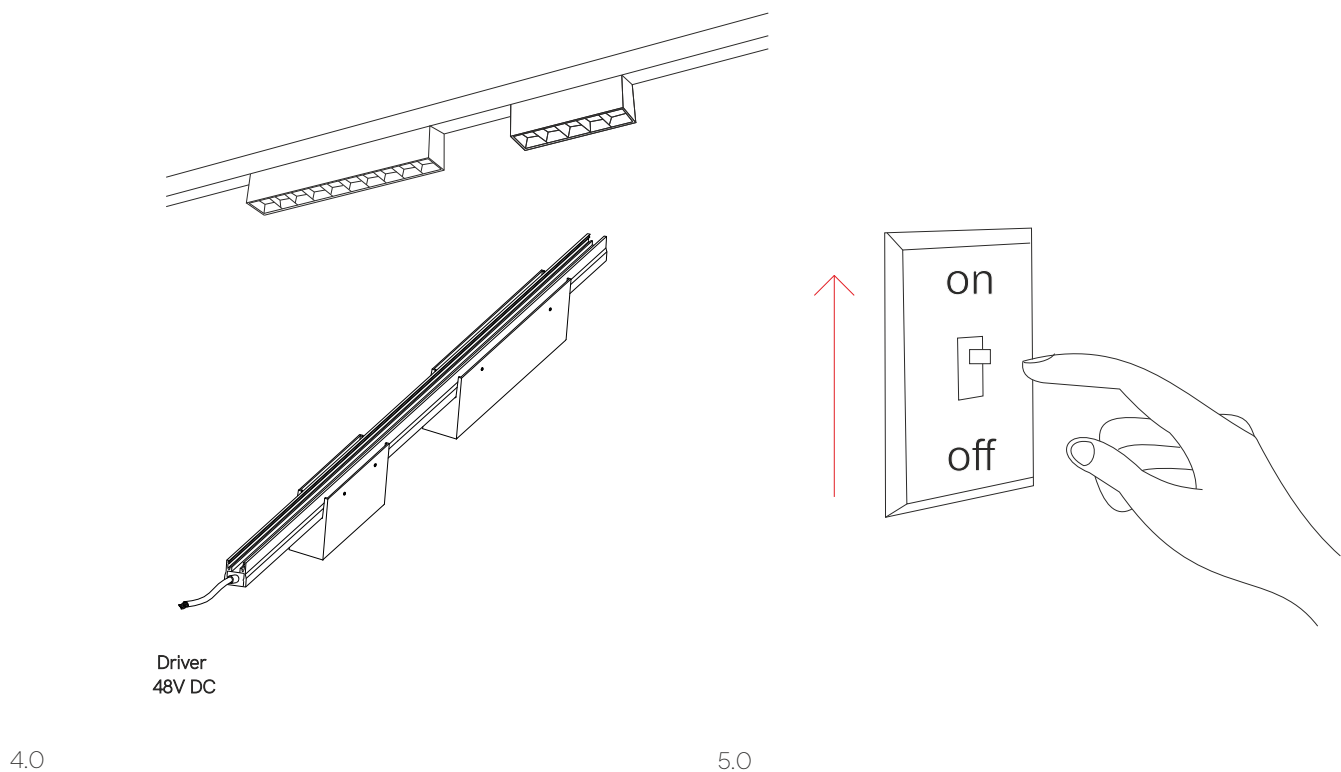

# Ice 5 -10

outdoor track

5384, 5385, 5386, 5387, 5388, 5389, 5390, 5391

10W,

20W

**BENEITO FAURE**<sup>®</sup>

passion for led light

Instrucciones de montaje/ Assembly instructions/ Instructions de montage/ Montageanleitung/ Istruzioni di montaggio