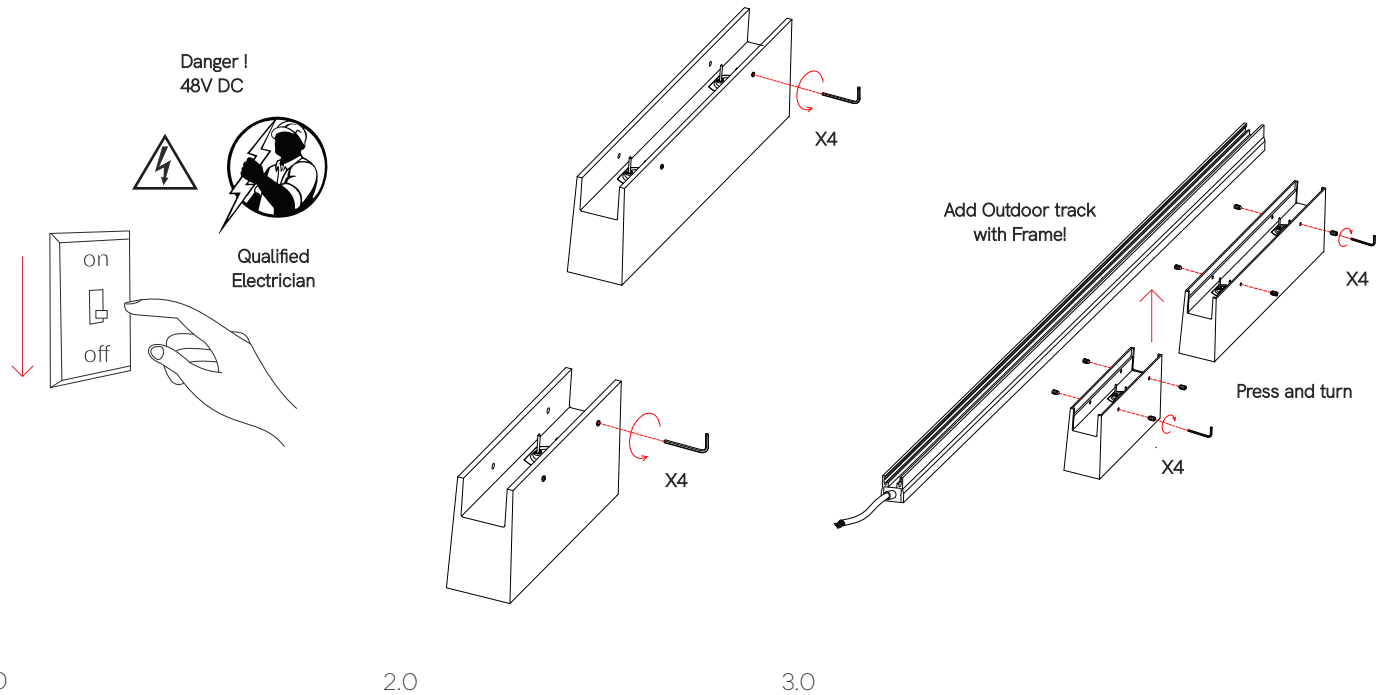

# Ice 5 -10

outdoor track

5384, 5385, 5386, 5387, 5388, 5389, 5390, 5391

10W,

20W

**BENEITO FAURE**<sup>®</sup>

passion for led light

Instrucciones de montaje/ Assembly instructions/ Instructions de montage/ Montageanleitung/ Istruzioni di montaggio