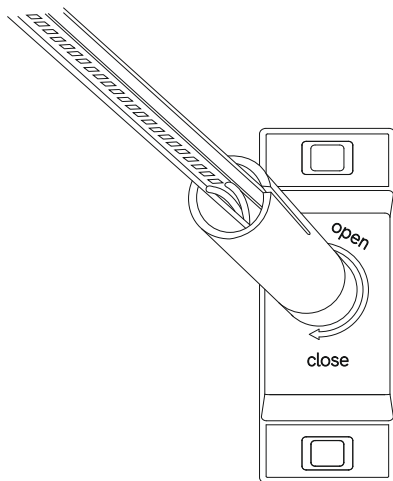

25XX11, 25XX12, 25XX1C, 27XX11, 27XX12, 27XX1C,

9,6W/m - 48W, 96W, 144W, 192W 14,4W/m - 72W, 144W, 216W, 288W

BENEITO FAURE[®]

passion for led light

Instrucciones de montaje/ Assembly instructions/ Instructions de montage/ Montageanleitung/ Istruzioni di montaggio

8.0

9.0

10.0

11.0

12.0

L1=L3-(228mm~268mm)
L2=L3-(158mm~198mm)

L1: Length of led strip
L2: Length of steel band
L3: Length between two walls

13.0