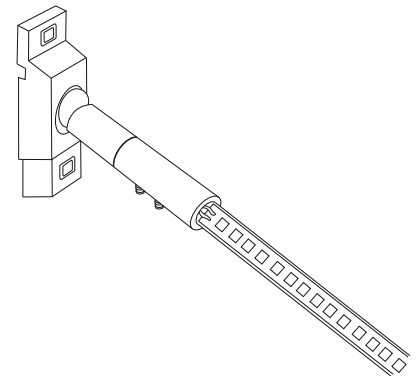

7.0

RoHS

>0,9 PF

5 YEARS WARRANTY

50.000 HOURS

24V DC

IP 20

20m Max