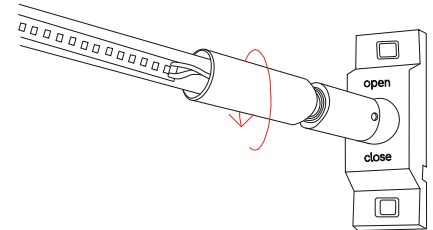

25XX11, 25XX12, 25XX1C, 27XX11, 27XX12, 27XX1C,

9,6W/m - 48W, 96W, 144W, 192W 14,4W/m - 72W, 144W, 216W, 288W

BENEITO FAURE[®]

passion for led light

Instrucciones de montaje/ Assembly instructions/ Instructions de montage/ Montageanleitung/ Istruzioni di montaggio

8.0

9.0

10.0

11.0

12.0

L1=L3-(228mm~268mm)
L2=L3-(158mm~198mm)

L1: Length of led strip
L2: Length of steel band
L3: Length between two walls

13.0