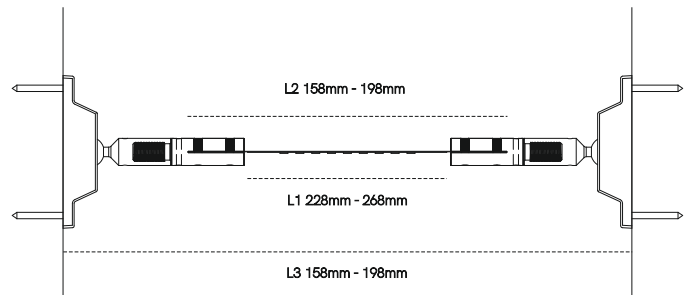

25XX11, 25XX12, 25XX1C, 27XX11, 27XX12, 27XX1C,

9,6W/m - 48W, 96W, 144W, 192W 14,4W/m - 72W, 144W, 216W, 288W

BENEITO FAURE[®]

passion for led light

Instrucciones de montaje/ Assembly instructions/ Instructions de montage/ Montageanleitung/ Istruzioni di montaggio

8.0

9.0

10.0

11.0

12.0

L1=L3-(228mm~268mm)
L2=L3-(158mm~198mm)

L1: Length of led strip
L2: Length of steel band
L3: Length between two walls

13.0