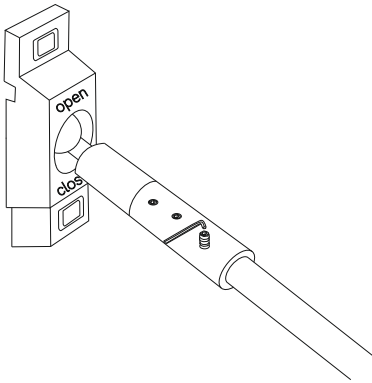

25XX11, 25XX12, 25XX1C, 27XX11, 27XX12, 27XX1C,

9,6W/m - 48W, 96W, 144W, 192W 14,4W/m - 72W, 144W, 216W, 288W

BENEITO FAURE[®]

passion for led light

Instrucciones de montaje/ Assembly instructions/ Instructions de montage/ Montageanleitung/ Istruzioni di montaggio

8.0

9.0

10.0

11.0

12.0

L1=L3-(228mm~268mm)
L2=L3-(158mm~198mm)

L1: Length of led strip
L2: Length of steel band
L3: Length between two walls

13.0