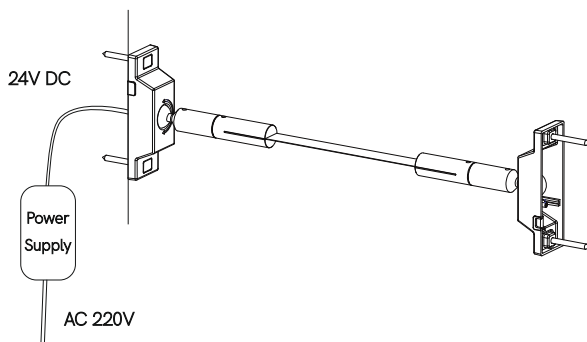

8.0

9.0

10.0

11.0

12.0

L1=L3-(228mm~268mm)
L2=L3-(158mm~198mm)

L1: Length of led strip
L2: Length of steel band
L3: Length between two walls

13.0