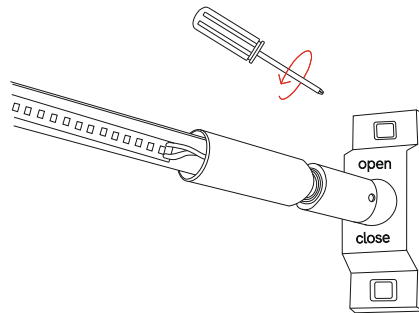

25XX11, 25XX12, 25XX1C, 27XX11, 27XX12, 27XX1C,

9,6W/m - 48W, 96W, 144W, 192W 14,4W/m - 72W, 144W, 216W, 288W

BENEITO FAURE[®]

passion for led light

Instrucciones de montaje/ Assembly instructions/ Instructions de montage/ Montageanleitung/ Istruzioni di montaggio

8.0

9.0

10.0

11.0

12.0

L1=L3-(228mm~268mm)
L2=L3-(158mm~198mm)

L1: Length of led strip
L2: Length of steel band
L3: Length between two walls

13.0