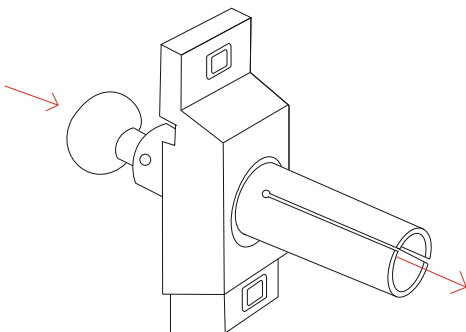

Horizon

luminaires

25XX11, 25XX12, 25XX1C, 27XX11, 27XX12, 27XX1C

9,6W/m - 48W, 96W, 144W, 192W 14,4W/m - 72W, 144W, 216W, 288W

BENEITO FAURE®

passion for led light

Instrucciones de montaje/ Assembly instructions/ Instructions de montage/ Montageanleitung/ Istruzioni di montaggio

1.0

2.0

3.0

4.0

5.0

6.0

7.0

RoHS

>0,9 PF

5 YEARS WARRANTY

50.000 HOURS

24V DC

IP 20

20m Max